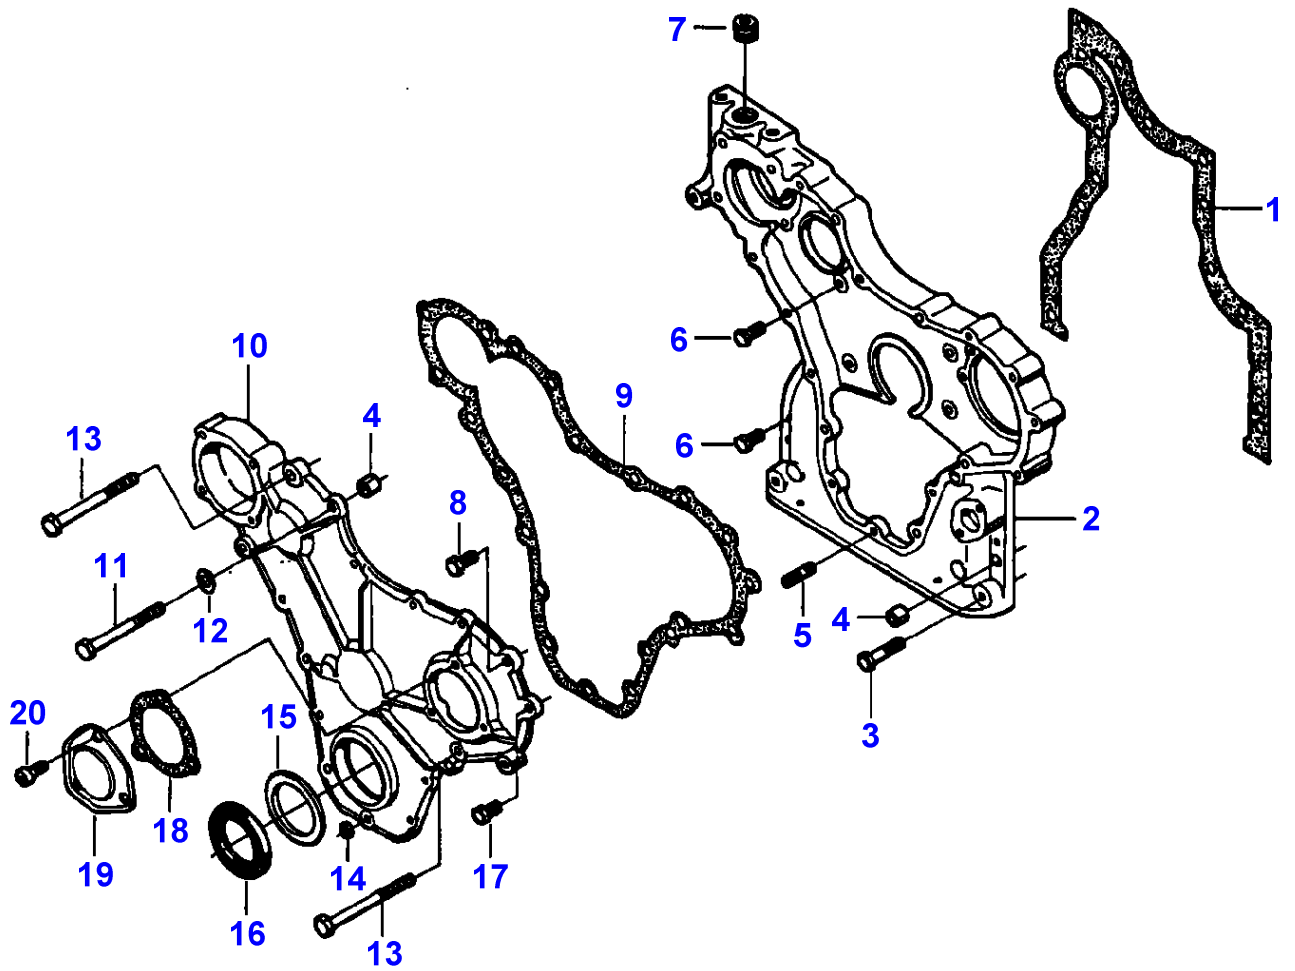

MASSEY FERGUSON

MF 30/31XP/32/34/36/38/40 COMBINE ENGINES, VALMET - 1637219

1637219

CYLINDER BLOCK - EQUIPMENT - ENGINE 611 DSL

52

Item	Part Number	Qty	Description	Comments
				EQUIPMENT - ENGINE 611 DSL
1	V528801380	4	Screw	
2	V500950800	6	Washer	
3	V836846444	1	Flange	
4	V836322852	1	Gasket	
5	V640025010	1	Plug	
6	V640016016	3	Plug	
7	V615571014	5	Seal	
8	V640325110	5	Plug	
9	V615882227	1	Gasket	
10	V640045022	1	Plug	
11	V887283760	1	Switch	
12	V528802180	1	Screw	
13	V836124210	1	Plate	
14	V546801410	2	Screw	
15	V504800800	2	Nut	

1-HB03-002-A