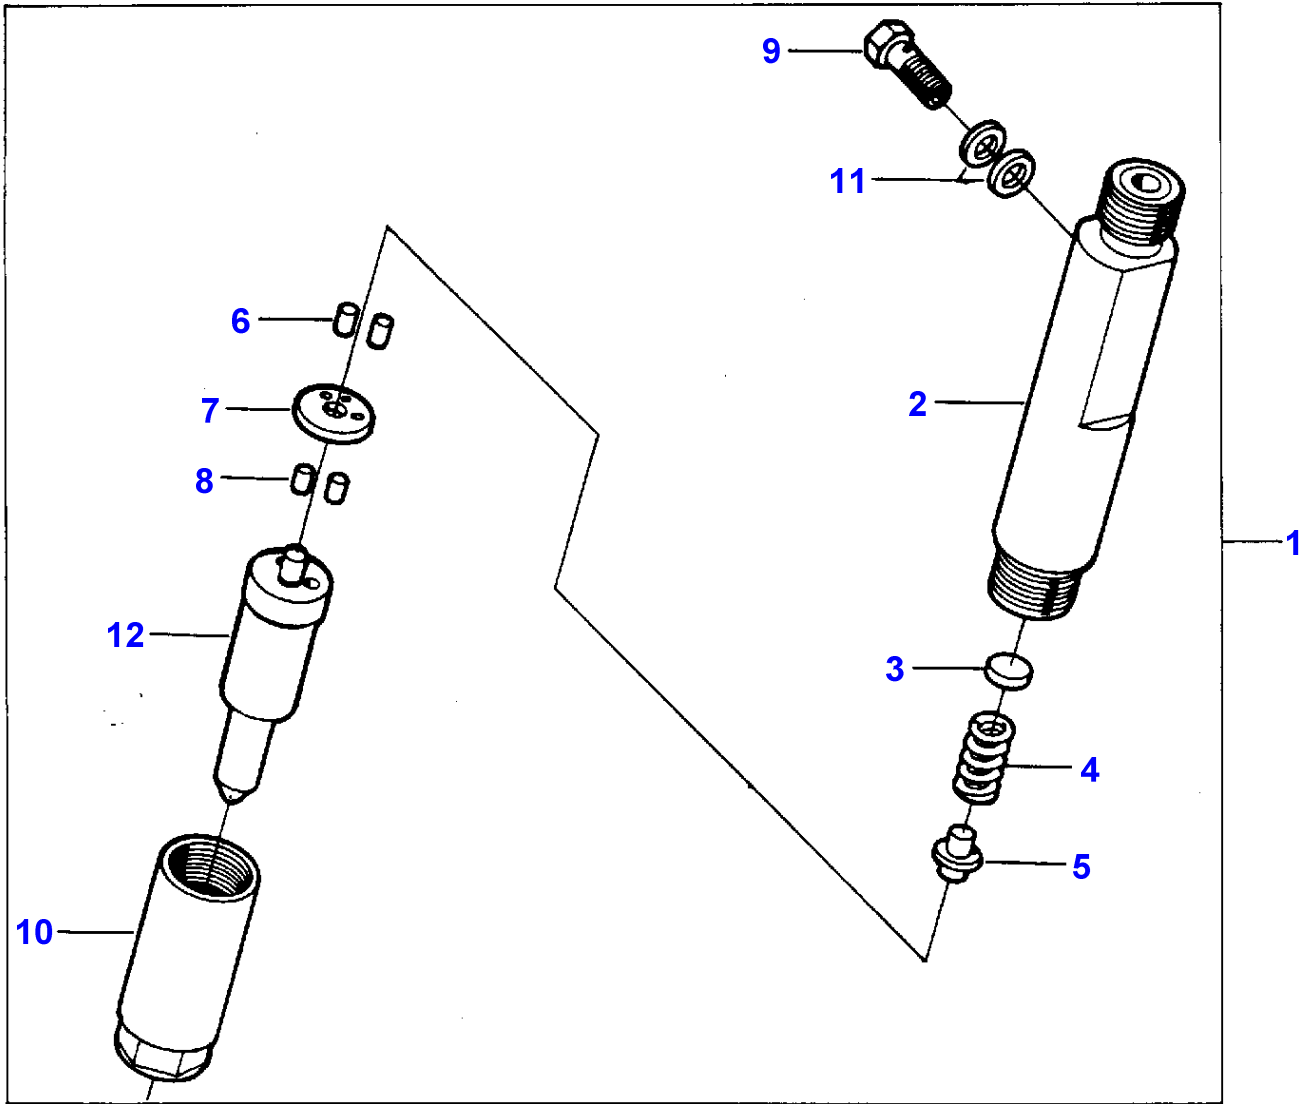

1-HB17-002-A

Item	Part Number	Qty	Description	Comments
				ENGINE 611 DSL
1	V835331100	1	Atomiser	
2	V835331100	1	Atomiser	(1)
3	V835339235	1	Shim	(2)
				STANDARD
3	V835339235	X	Shim	(2)
				Thickness 1.00MM
3	V835339236	X	Shim	(2)
				Thickness 1.02MM
3	V835339237	X	Shim	(2)
				Thickness 1.04MM
3	V835339238	X	Shim	(2)
				Thickness 1.06MM
3	V835339239	X	Shim	(2)
				Thickness 1.08MM
3	V835339240	X	Shim	(2)
				Thickness 1.10MM
3	V835339241	X	Shim	(2)
				Thickness 1.12MM
3	V835339242	X	Shim	(2)
				Thickness 1.14MM
3	V835339243	X	Shim	(2)
				Thickness 1.16MM
3	V835339244	X	Shim	(2)
				Thickness 1.18MM
3	V835339245	X	Shim	(2)
				Thickness 1.20MM
3	V835339246	X	Shim	(2)
				Thickness 1.22MM
3	V835339247	X	Shim	(2)
				Thickness 1.24MM
3	V835339248	X	Shim	(2)
				Thickness 1.26MM
3	V835339249	X	Shim	(2)
				Thickness 1.28MM
3	V835339250	X	Shim	(2)
				Thickness 1.30MM
3	V835339251	X	Shim	(2)
				Thickness 1.32MM
3	V835339252	X	Shim	(2)
				Thickness 1.34MM
3	V835339253	X	Shim	(2)
				Thickness 1.36MM
3	V835339254	X	Shim	(2)
				Thickness 1.38MM
3	V835339255	X	Shim	(2)
				Thickness 1.40MM
3	V835339256	X	Shim	(2)
				Thickness 1.42MM
3	V835339257	X	Shim	(2)
				Thickness 1.44MM
3	V835339258	X	Shim	(2)
				Thickness 1.46MM
3	V835339259	X	Shim	(2)
				Thickness 1.48MM
3	V835339260	X	Shim	(2)
				Thickness 1.50MM
3	V835339261	X	Shim	(2)
				Thickness 1.52MM
3	V835339262	X	Shim	(2)
				Thickness 1.54MM
3	V835339263	X	Shim	(2)
				Thickness 1.56MM
3	V835339264	X	Shim	(2)
				Thickness 1.58MM
3	V835339265	X	Shim	(2)
				Thickness 1.60MM
3	V835339266	X	Shim	(2)
				Thickness 1.62MM