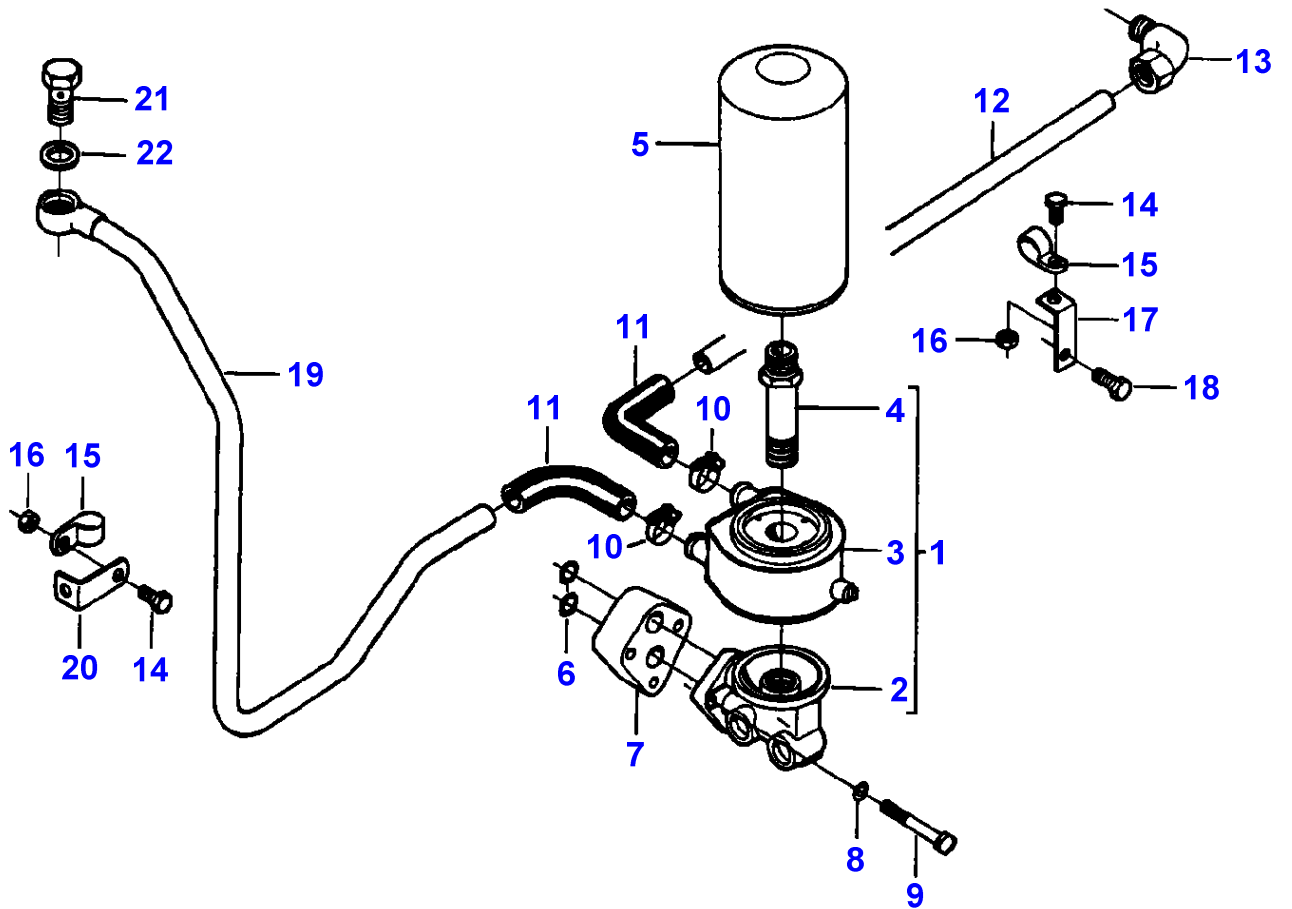

1-HB12-002-A

MASSEY FERGUSON

MF 30/31XP/32/34/36/38/40 COMBINE ENGINES, VALMET - 1637219

1637219

LUBRICATING OIL COOLER - ENGINE 611 DSL

62

Item	Part Number	Qty	Description	Comments
				ENGINE 611 DSL
1	V836136349	1	Oil Cooler	
2	V836136348	1	Filter Head	(1)
3	V836129315	1	Oil Cooler	(1)
4	V836136344	1	Union	(1)
5	V836136342	1	Oil Filter	
6	V614601930	4	O Ring	
7	V836120412	1	Chock	
8	V500950800	2	Washer	
9	V529801460	2	Screw	
10	V602079516	4	Clamp	
11	V836129329	2	Hose	
12	V836336935	1	Tube	
13	V641176015	1	Union	
14	V528801360	3	Screw	
15	V602060615	2	Clamp	
16	V504800800	2	Nut	
17	V836336936	1	Bracket	
18	V528801780	1	Screw	
19	V836336937	1	Tube	
20	V836324880	1	Bracket	
21	V640435015	1	Screw	
22	V615881822	2	Seal