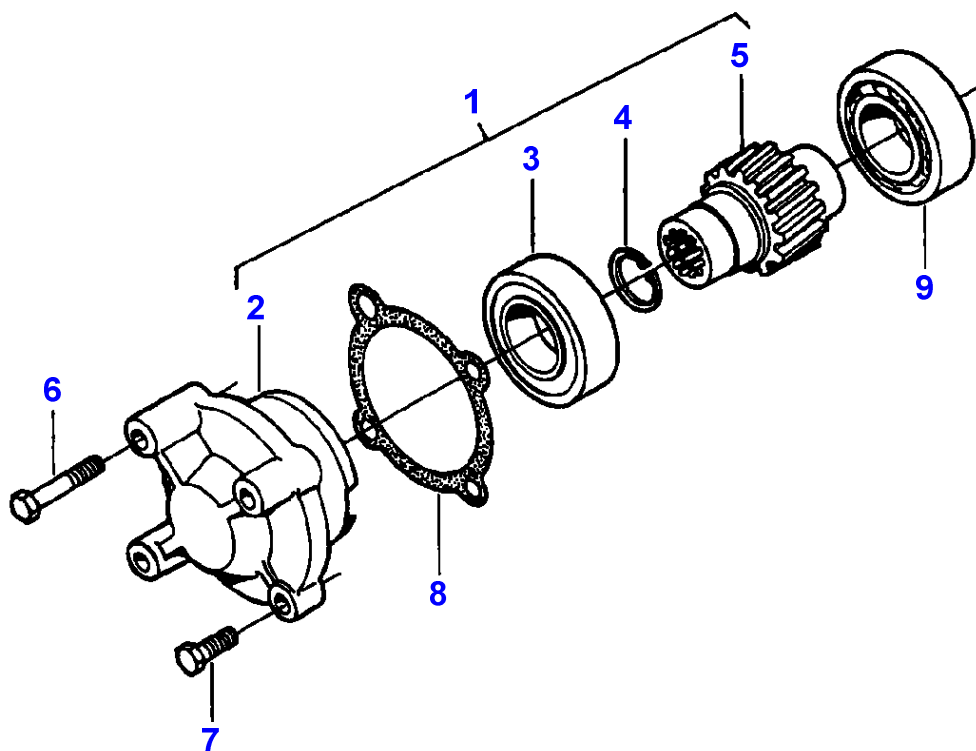

1-HB22-002-A

MASSEY FERGUSON

MF 30/31XP/32/34/36/38/40 COMBINE ENGINES, VALMET - 1637219

1637219

DRIVE - ENGINE 611 DSL

73

Item	Part Number	Qty	Description	Comments
				ENGINE 611 DSL
1	V835336791	1	Drive	
2	V835336792	1	Cover	(1)
3	V610060094	1	Bearing Assy	(1)
4	V617330031	1	Circlip	(1)
5	V836120880	1	Gear	(1)
6	V529801500	3	Screw	
7	V528801400	1	Screw	
8	V835336793	1	Joint	
9	V610060090	1	Bearing Assy