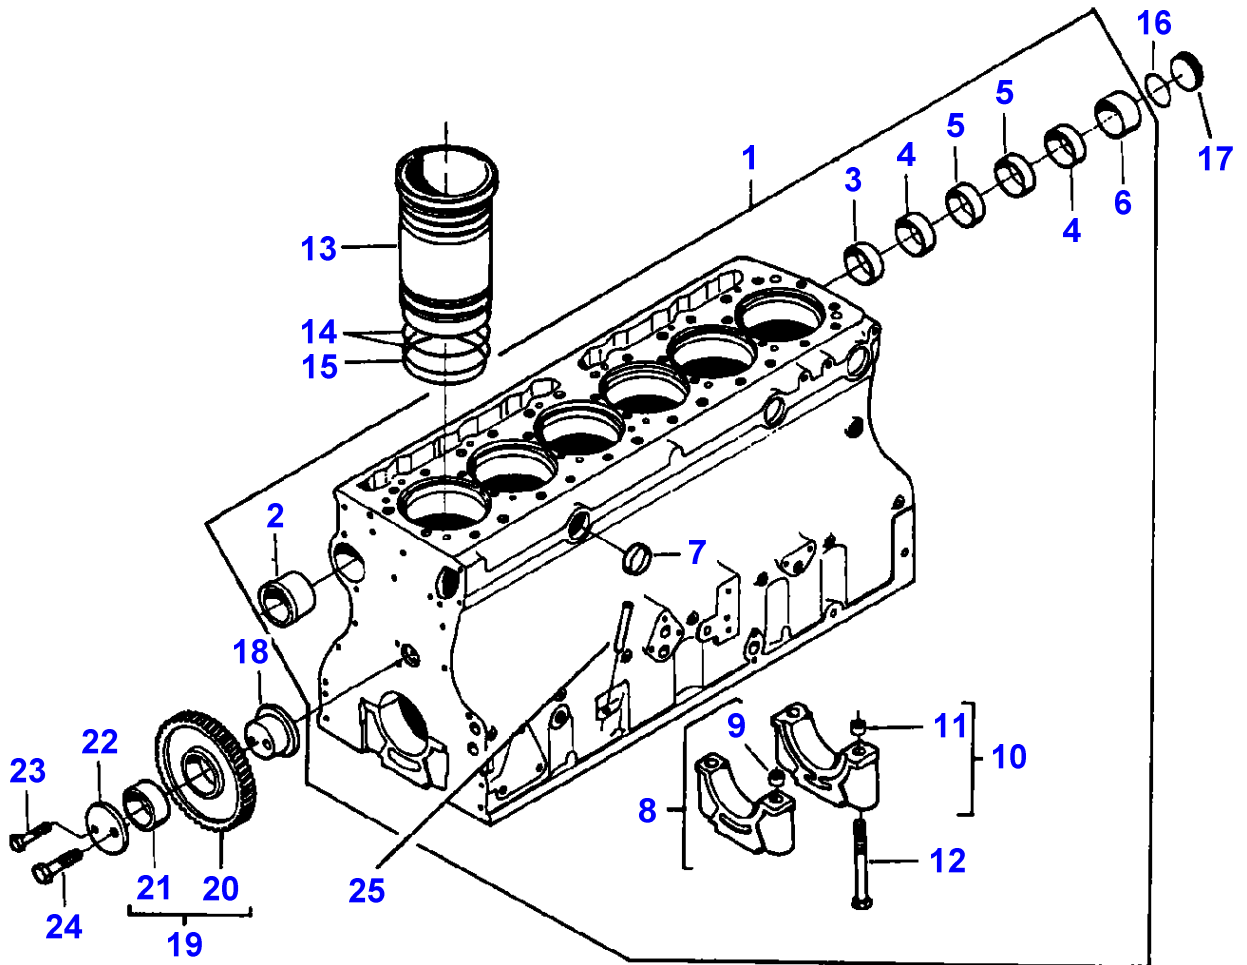

B-0001-078-A

MASSEY FERGUSON**MF 30/31XP/32/34/36/38/40 COMBINE ENGINES, VALMET - 1637219****1637219****SECTION DIVIDER - ENGINE 611DSL****50**

Item	Part Number	Qty	Description	Comments
				ENGINE 611DSL
1	D46497100	1	Engine	611DSL MF31XP

1-HB02-002-A

CYLINDER BLOCK - ENGINE 611 DSL

Item	Part Number	Qty	Description	Comments
				ENGINE 611 DSL
1	V836322741	1	Cylinder Block	Up to Serial or Engine Number A 2472
	V836347914	1	Cylinder Block	From Serial or Engine Number A 2473
2	V835346889	1	Bush	(1)
3	V836322975	1	Bush	(1)
4	V836322608	2	Bush	(1)
5	V836322609	2	Bush	(1)
6	V836322610	1	Bush	(1)
7	V640016040	3	Plug	(1)
8	V836324757	6	Bearing Carrier	(1)
9	V836214478	12	Bush	(8)
10	V836324756	1	Bearing Carrier	(1)
11	V836214478	2	Bush	(10)
12	V529903180	14	Screw	(1)
13	V835322787	6	Liner	
14	V835322233	12	O Ring	
15	V835336903	6	O Ring	
16	V614605125	1	O Ring	Up to Serial or Engine Number D 5221
17	V836852744	1	Plug	Up to Serial or Engine Number D 5221
	V836852744	1	Plug	From Serial or Engine Number D 5222
18	V836138356	1	Clevis Pin	
19	V836138354	1	Pinion	
20		1	Pinion	(19) Not serviced, order REF. 19
21	V836139039	1	Bush	(19)
22	V836129845	1	Flange	
23	V529801910	1	Screw	
24	V529902720	1	Screw	
25	V836014334	1	Pipe	