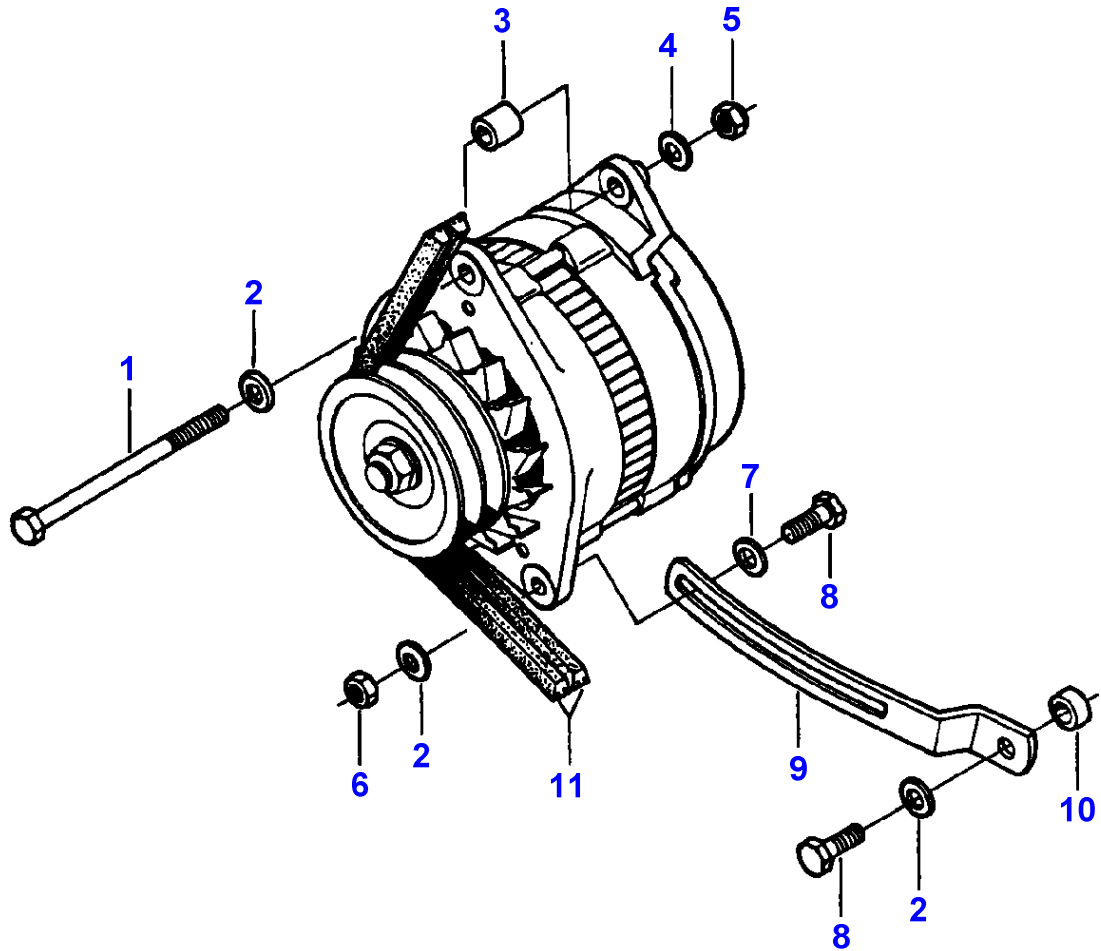

1-HB23-002-A

MASSEY FERGUSON

MF 30/31XP/32/34/36/38/40 COMBINE ENGINES, VALMET - 1637219

1637219

BELT TENSIONER - ENGINE 611 DSL

74

Item	Part Number	Qty	Description	Comments
				ENGINE 611 DSL
1	V529801580	1	Setscrew	
2	V500950800	3	Washer	
3	V836114846	1	Bush	
4	V500150840	1	Washer	
5	V510600802	1	Nut	
6	V504800800	1	Nut	
7	V836120989	1	Washer	
8	V528801410	2	Adjusting Screw	
9	V836338711	1	Holding Fixture	
10	V836128220	1	Bush	
11	V684121450	2	V Belt