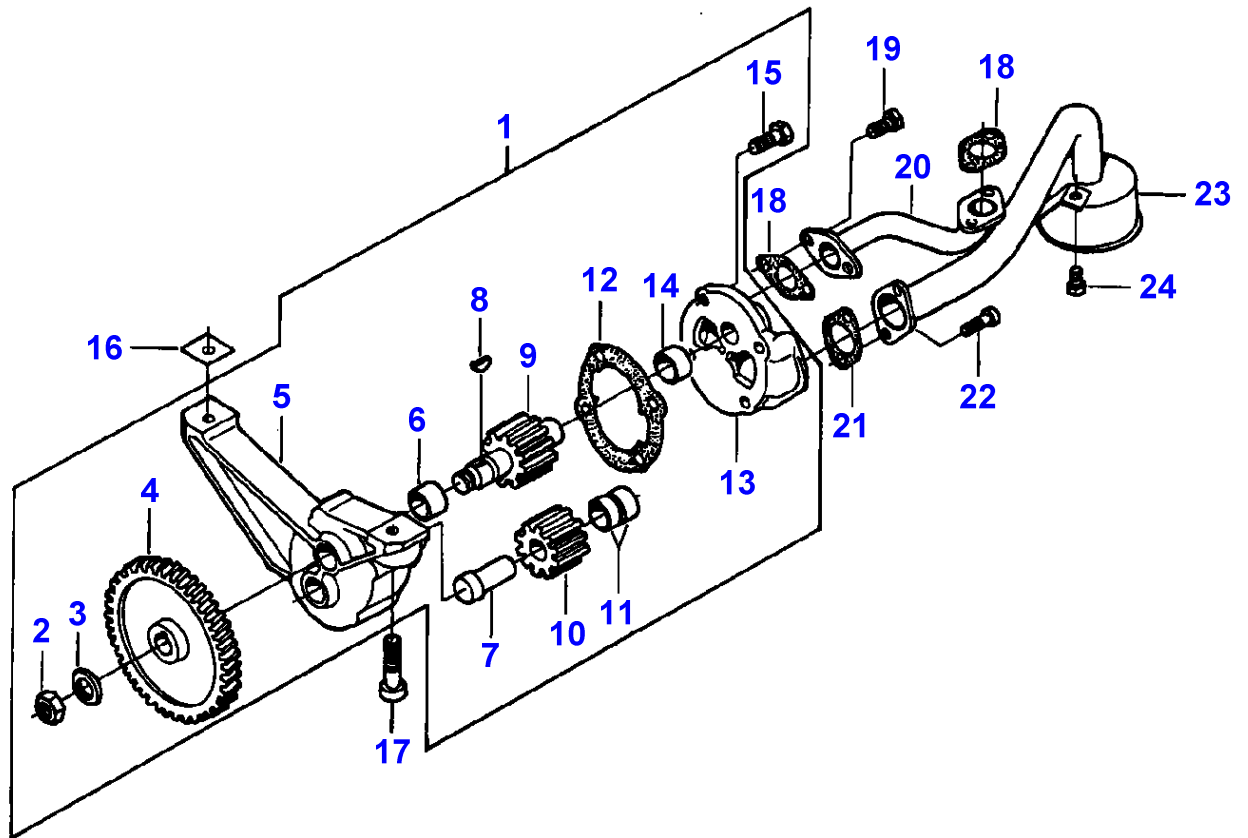

1-HB11-002-A

MASSEY FERGUSON

MF 30/31XP/32/34/36/38/40 COMBINE ENGINES, VALMET - 1637219

1637219

LUBRICATING OIL PUMP - ENGINE 611 DSL

61

Item	Part Number	Qty	Description	Comments
				ENGINE 611 DSL
1	V836852607	1	Oil Pump	
2	V504861000	1	Nut	(1)
3	V836122910	1	Washer	(1)
4	V836112362	1	Gear	(1)
5	V836322237	1	Housing	(1)
6	V836322909	1	Bush	(5)
7	V836322906	1	Shaft	(5)
8	V603305530	1	Key	(1)
9	V836322241	1	Pinion	(1)
10	V836322908	1	Pinion	(1)
11	V836322909	2	Bush	(10)
12	V836119796	1	Gasket	(1)
13	V836322238	1	Cover	(1)
14	V836322909	1	Bush	(1)
15	V528801380	4	Screw	(1)
16	V836007871	X	Shim	
17	V581805050	2	Screw	
18	V836008449	2	Gasket	
19	V528801380	4	Screw	
20	V836322268	1	Tube	
21	V836122282	1	Gasket	
22	V581804620	2	Screw	
23	V836336656	1	Strainer	
24	V528801360	1	Screw