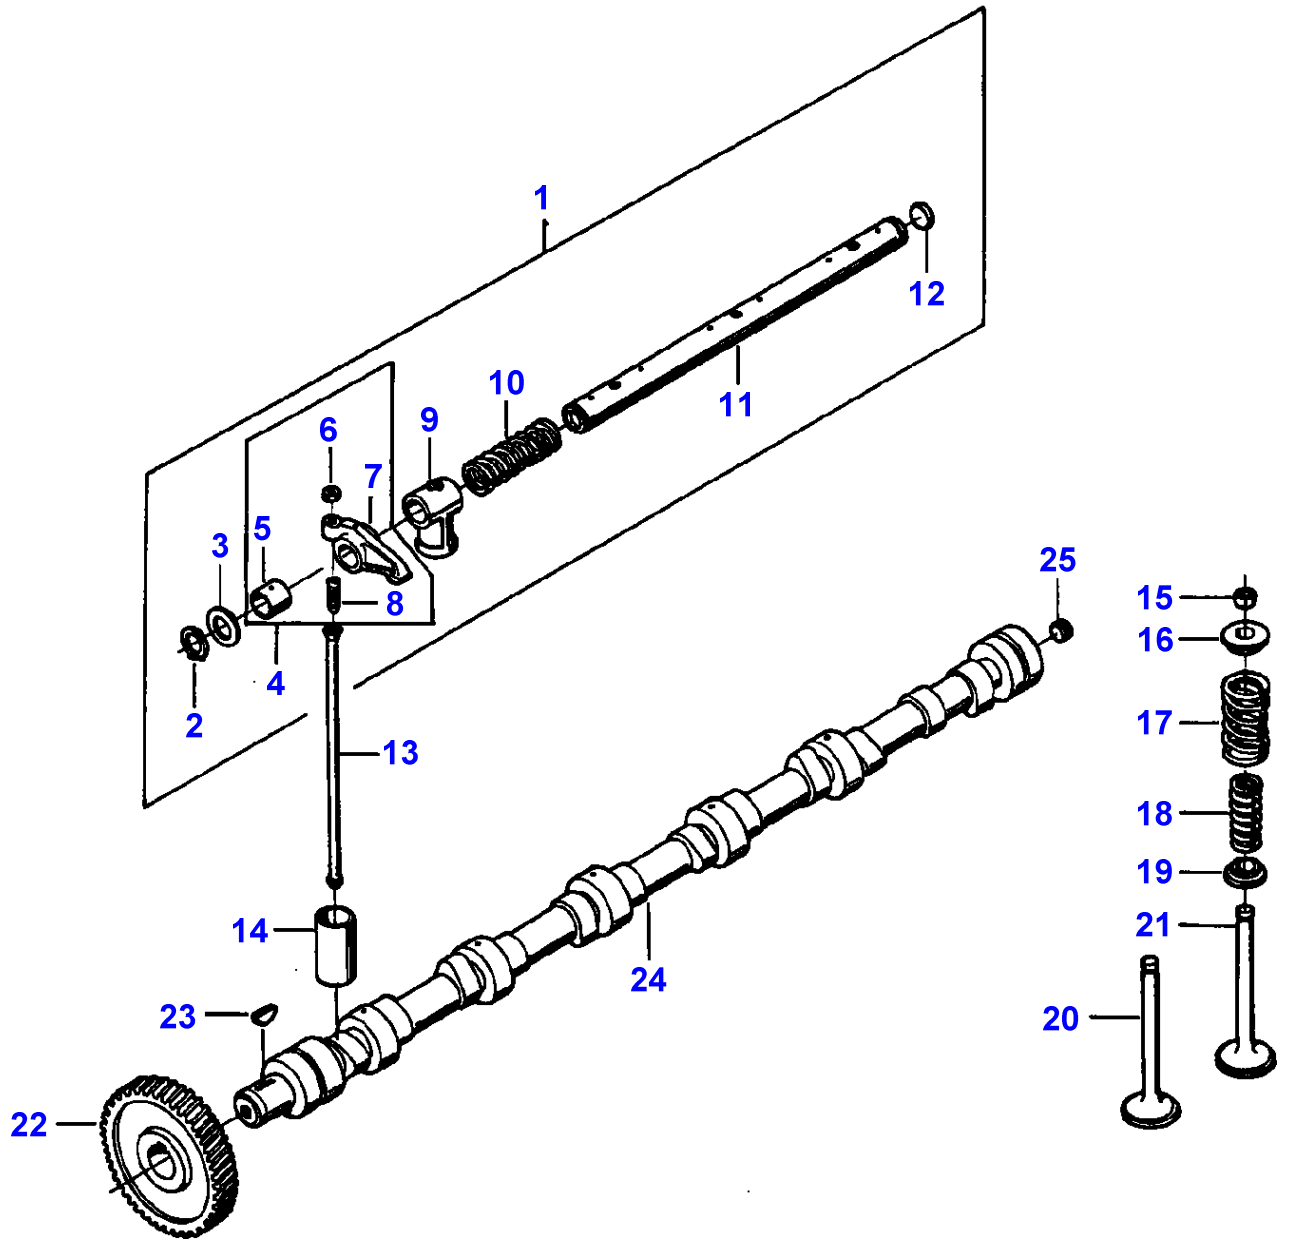

1-HB06-002-A

VALVE MECHANISM - ENGINE 611 DSL

Item	Part Number	Qty	Description	Comments
				ENGINE 611 DSL
1	V836007816	2	Rocker Shaft	
2	V617300020	4	Clip	(1)
3	V836006581	4	Washer	(1)
4	V835328363	12	Rocker	(1)
5	V836006586	12	Bush	(4)
6	V504800800	12	Nut	(4)
7		12	Rocker	(4)
				Not serviced, order REF 4
8	V836010106	12	Screw	(4)
9	V836006580	6	Bracket	(1)
10	V836006582	4	Spring	(1)
11	V836007569	2	Shaft	(1)
12	V640016014	4	Plug	(1)
13	V836110237	12	Rod	
14	V836014264	12	Tappet	
15	V836006578	24	Cotter	
16	V836006577	12	Cup	
17	V836117910	12	Spring	
18	V836006574	12	Spring	
19	V836006579	12	Washer	
20	3637641M1	6	Valve	
21	3637642M1	6	Valve	
22	V836336899	1	Pinion	Number of teeth/spines 19 Up to Serial or Engine Number A2472
22	V836347917	1	Pinion	Number of teeth/spines 19 From Serial or Engine Number A2473
23	V603305760	1	Key	
24	V836322170	1	Camshaft	
25	V640025010	2	Plug