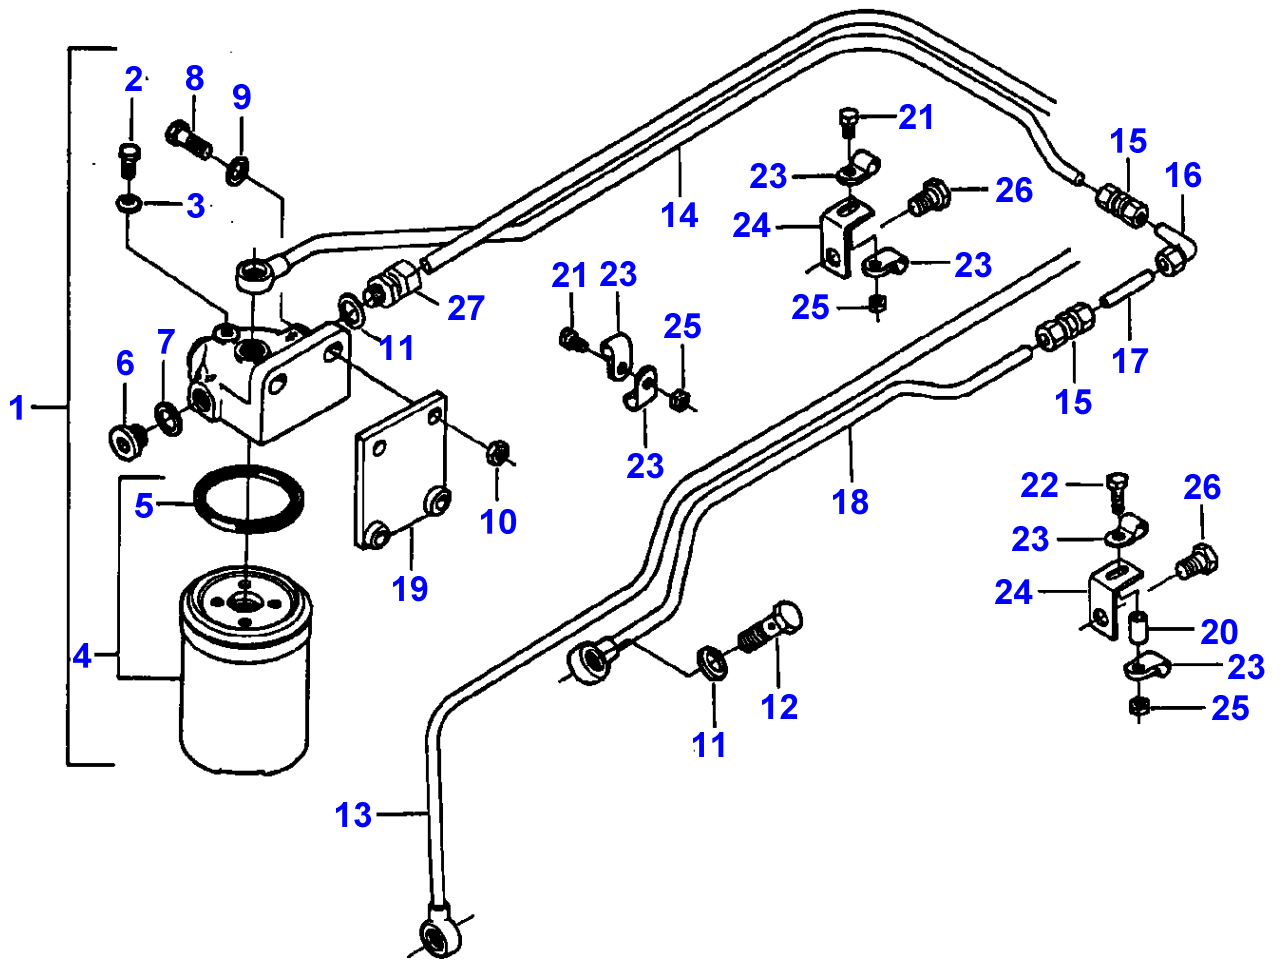

1-HB18-002-A

MASSEY FERGUSON

MF 30/31XP/32/34/36/38/40 COMBINE ENGINES, VALMET - 1637219

1637219

FUEL FILTER - ENGINE 611 DSL

68

Item	Part Number	Qty	Description	Comments
				ENGINE 611 DSL
1	V835331210	1	Fuel Filter	
2	V835331345	1	Screw	(1)
3	V615870610	1	Seal	(1)
4	V835331343	1	Filter Element	(1)
5	V835331344	1	O Ring	(4)
6	V640325014	2	Plug	
7	V615881418	4	Seal	
8	V528801400	2	Screw	
9	V500150840	2	Washer	
10	V504800800	2	Nut	
11	V615881418	8	Seal	
12	V640435010	3	Screw	
13	V836346614	1	Tube	
14	V836346615	1	Elbow Nipple	
15	V641146010	2	Union	
16	V641936010	1	Union	
17	V836338176	1	Tube	
18	V836338175	1	Tube	
19	V836336930	1	Support	
20	V836338177	1	Sleeve	
21	V572502622	3	Screw	
22	V572502652	1	Screw	
23	V602068610	8	Clamp	
24	V836336933	2	Support	
25	V504600400	4	Nut	
26	V528802180	2	Screw	
27	V641086010	1	Union