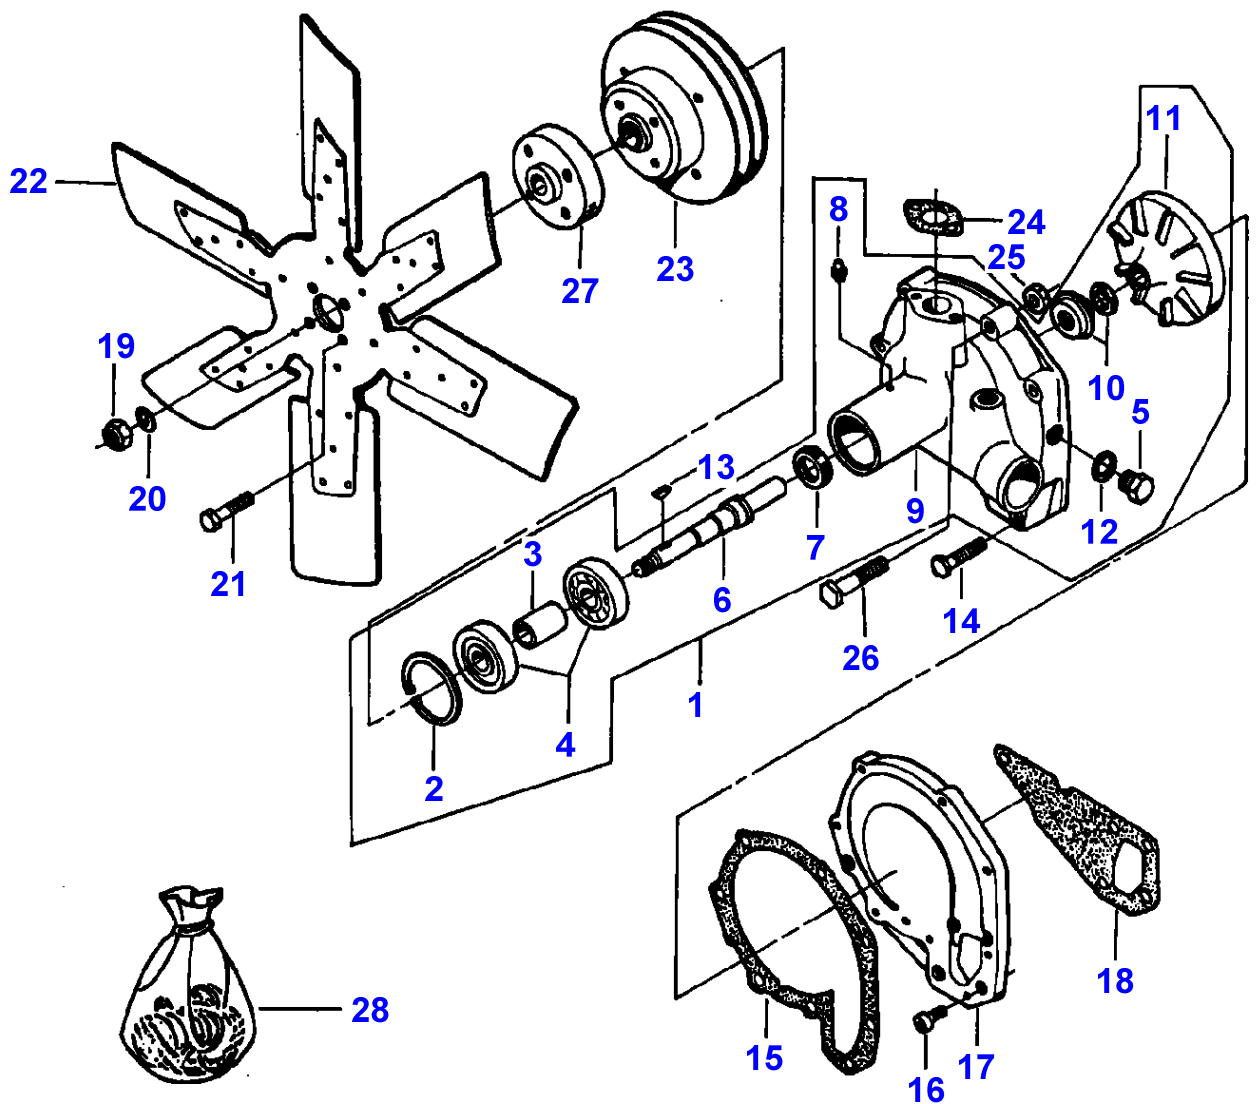

1-HB13-002-A

WATER PUMP - ENGINE 611 DSL

Item	Part Number	Qty	Description	Comments
				ENGINE 611 DSL
1	V836352359	1	Water Pump	
2	V617330052	1	Circlip	(1)
3	V836119270	1	Sleeve	(1)
4	GT1159	2	Bear. 6304 Z	(1)
5	V836019756	1	Plug	(1)
6	V836119259	1	Shaft	(1)
7	V614102636	1	Gasket	(1)
8	V644441006	1	Greaser	(1)
9	V836336048	1	Housing	(1)
10	V835331202	1	Seal	(1)
11	V836336047	1	Impeller	(1)
12	V615881822	1	Seal	(1)
13	V603305540	1	Key	
14	V529801430	7	Screw	
15	V836322188	1	Gasket	
16	V581804620	5	Screw	
17	V836322187	1	Cover	
18	V836322189	1	Gasket	
19	V510611402	1	Nut	
20	V836122017	1	Washer	
21	V529801460	4	Screw	
22	V836316108	1	Fan	
23	V836324268	1	Pulley	
24	V836322190	1	Gasket	
25	V504800800	1	Nut	
26	V528801460	1	Screw	
27	V836336900	1	Spacer	
28	V836316441	1	Kit, Repair