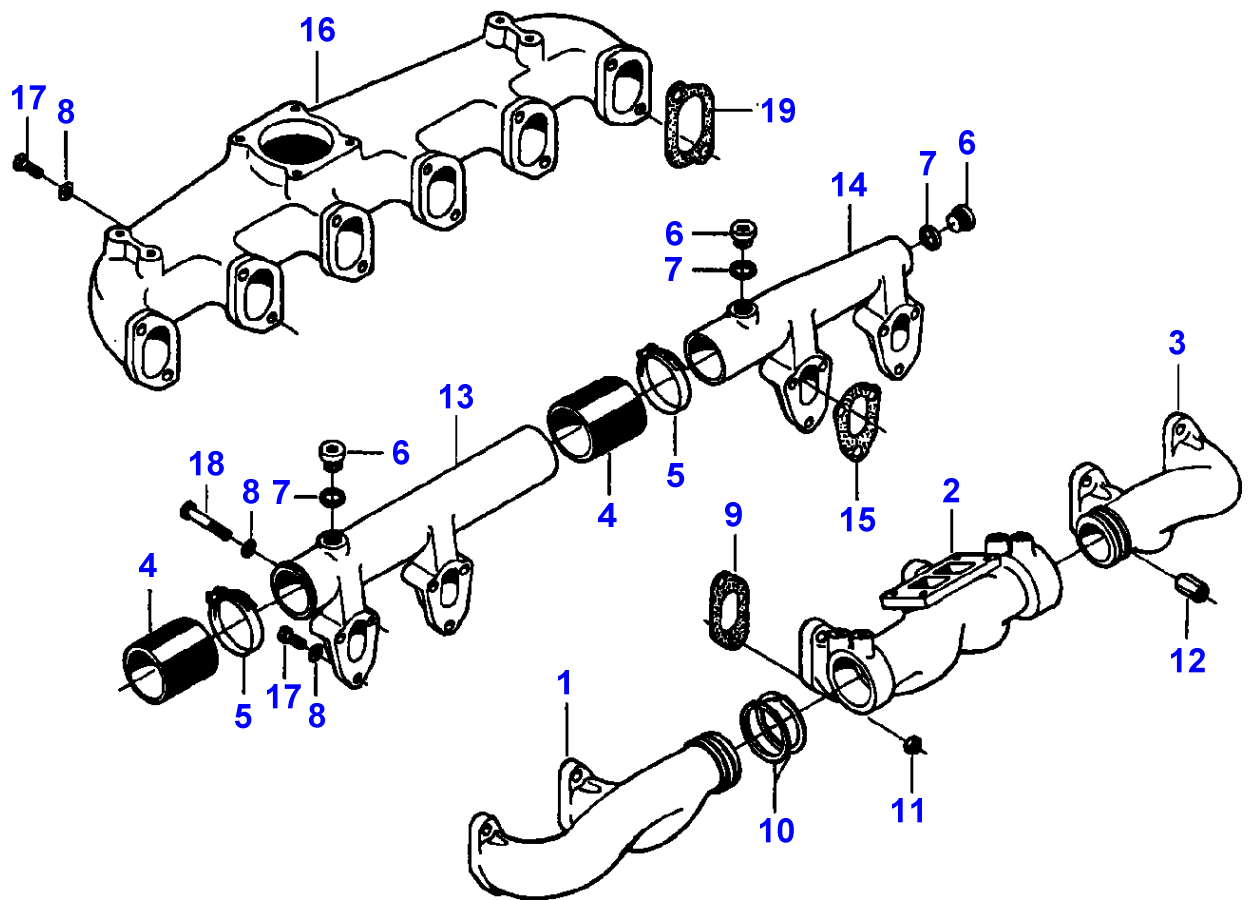

1-HB19-002-A

MASSEY FERGUSON

MF 30/31XP/32/34/36/38/40 COMBINE ENGINES, VALMET - 1637219

1637219

TURBOCHARGER-INLET AND EXHAUST MANIFOLD - ENGINE 611 DSL

72

Item	Part Number	Qty	Description	Comments
				ENGINE 611 DSL
1	V836322794	1	Manifold	
2	V836322793	1	Manifold	
3	V836322795	1	Manifold	
4	V836122248	2	Hose	
5	V602061668	4	Clamp	Repairs and replaces V602083550
6	V640325018	3	Plug	
7	V615881822	3	Seal	
8	V500950800	24	Washer	
9	V836122886	6	Joint	
10	V836316519	4	Segment	
11	V504801002	11	Nut	
12	V836020147	1	Nut	
13	V836340898	1	Parts Pack	
14	V836340898	1	Parts Pack	
15	V836322247	4	Joint	
16	V836322803	1	Tubing	
17	V528801380	16	Screw	
18	V529801460	8	Screw	
19	V836006803	6	Joint