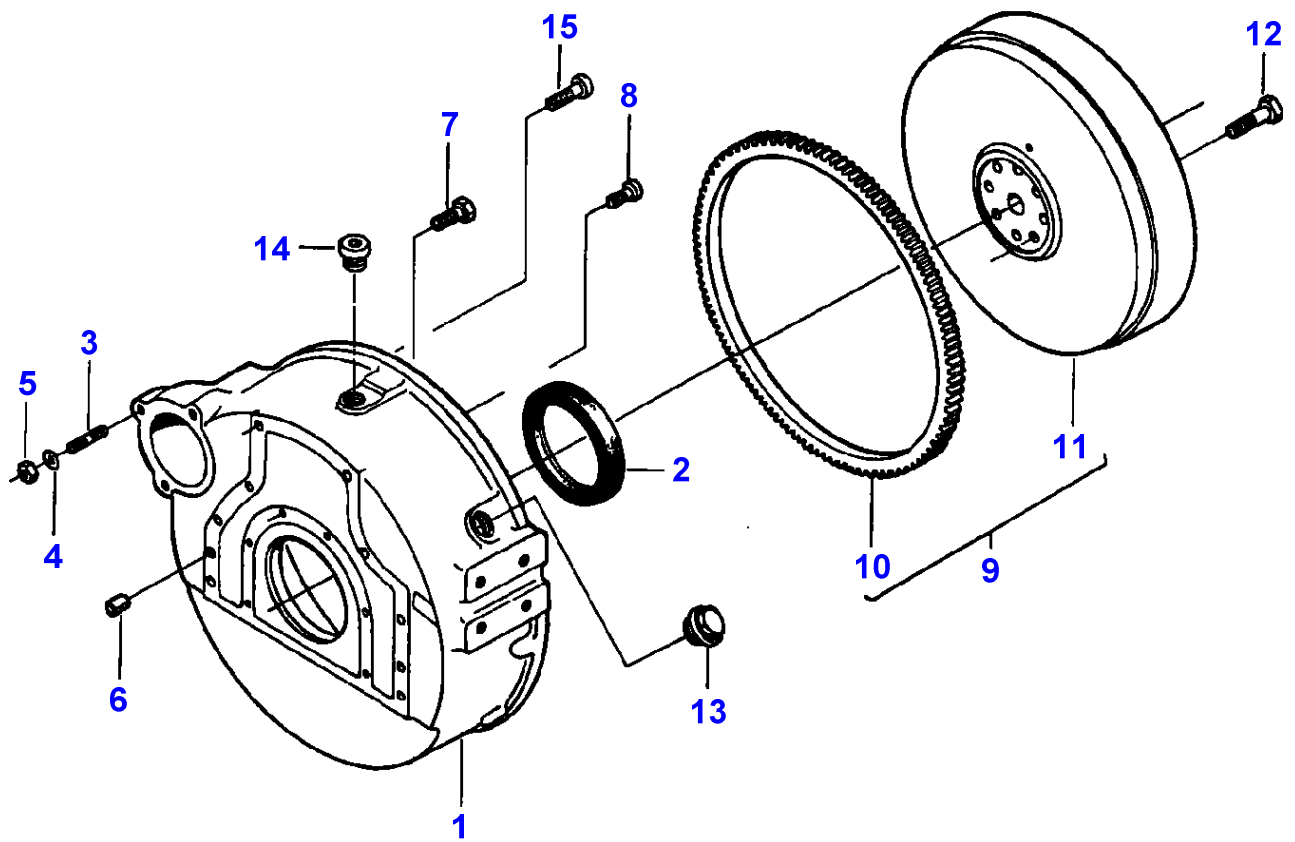

1-HB04-002-A

MASSEY FERGUSON

MF 30/31XP/32/34/36/38/40 COMBINE ENGINES, VALMET - 1637219

1637219

FLYWHEEL HOUSING - ENGINE 611 DSL

54

Item	Part Number	Qty	Description	Comments
				ENGINE 611 DSL
1	V835324261	1	Flywheel Housing	
2	V614500002	1	Seal	
3	V546801800	3	Stud	
4	V500951000	3	Washer	
5	V504801002	3	Nut	
6	V598359850	2	Pin	
7	V528902220	6	Screw	
8	V581705030	6	Screw	
9	V836017912	1	Flywheel	
10	V836117970	1	Annular Gear	(9)
11		1	Flywheel	(9) Not serviced, order REF 9
12	V528902220	8	Screw	
13	V640045126	1	Plug	
14	V640325018	1	Plug	
15	V581705440	2	Screw