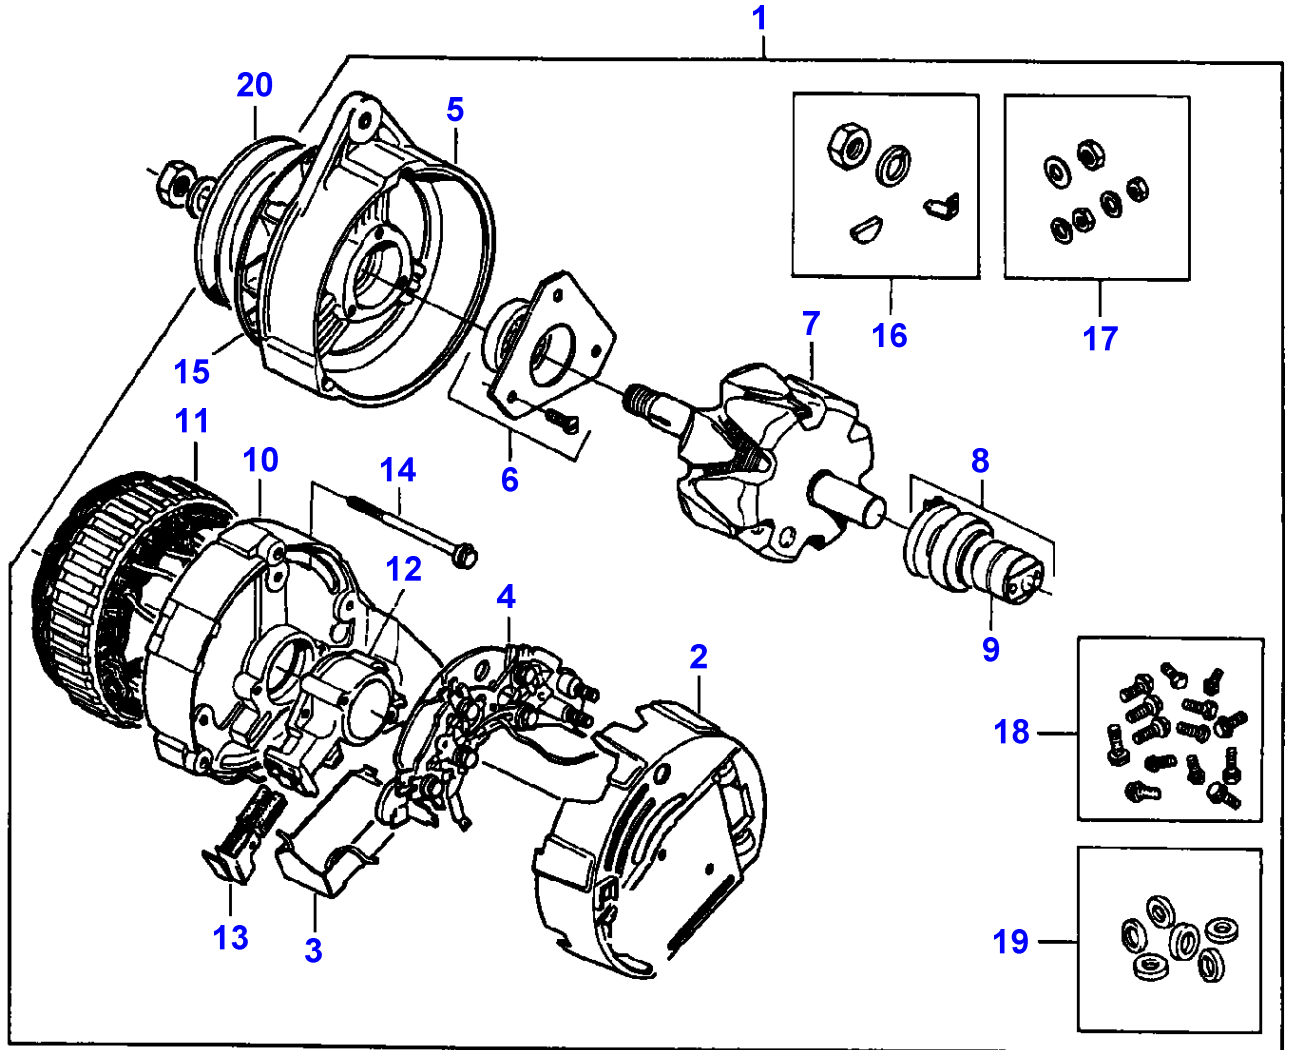

1-HB24-002-A

ALTERNATOR - ENGINE 611 DSL

Item	Part Number	Qty	Description	Comments
				ENGINE 611 DSL
1	V835339819	1	Alternator	
2	V835339108	1	Housing	(1)
3	V835339109	1	Support	(1)
4	V835339110	1	Support	(1)
5	V835339819	1	Alternator	(1)
6	V835331356	1	Bearing	(1)
7	V835339844	1	Rotor	(1)
8	V835331358	1	Bearing	(1)
9	V835331555	2	Bush	(8)
10	V835331359	1	Bracket	(1)
11	V835339845	1	Stator	(1)
12	V835331354	1	Housing	(1)
13	V835339846	1	Brush	(1)
14	V836130625	3	Screw	(1)
15	V835339117	1	Fan	(1)
16	V835331362	1	Parts Pack	(1)
17	V835339116	1	Kit, Nut	(1)
18	V835331363	1	Kit, Screw	(1)
19	V835331364	1	Kit, Spacer	(1)
20	V836338719	1	Pulley