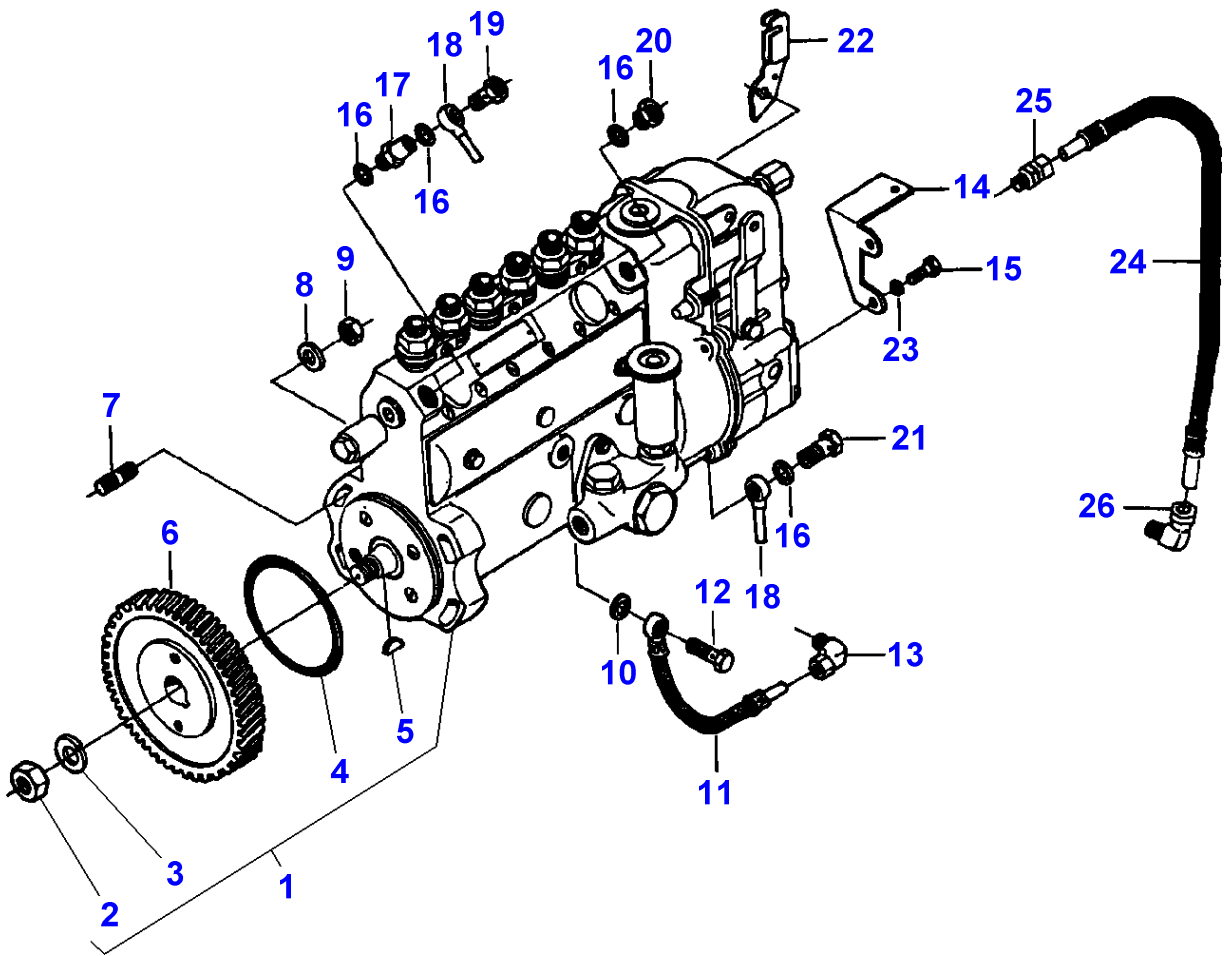

1-HB14-002-A

MASSEY FERGUSON

MF 30/31XP/32/34/36/38/40 COMBINE ENGINES, VALMET - 1637219

1637219

INJECTION PUMP - ENGINE 611 DSL

64

Item	Part Number	Qty	Description	Comments
				ENGINE 611 DSL
1	V836331773	1	Injection Pump	
2	V504611400	1	Nut	(1)
3	V500451402	1	Washer	(1)
4	V614607930	1	O Ring	(1)
5	V603305540	1	Key	(1)
6	V836129843	1	Gear	Up to Serial or Engine Number G3650
	V836659290	1	Gear	From Serial or Engine Number G3651
7	V546801815	4	Stud	
8	V500151050	4	Washer	
9	V504801002	4	Nut	
10	V615571014	2	Seal	
11	V836136381	1	Hydr Hose	
12	V640435006	1	Screw	
13	V641166006	1	Elbow Nipple	
14	V836346888	1	Holding Fixture	
15	V528801080	2	Screw	
16	V615881418	6	Seal	
17	V836330959	1	Valve	
18	V640255209	2	Hydr.Hose Assy.	
19	V835336944	1	Screw	
20	V836336934	1	Union	
21	V640435010	3	Screw	
22	V836336913	1	Lever	
23	V500150640	4	Washer	
24	V835347511	1	Hose	
25	V641016008	1	Union	
26	V641176008	1	Elbow Nipple