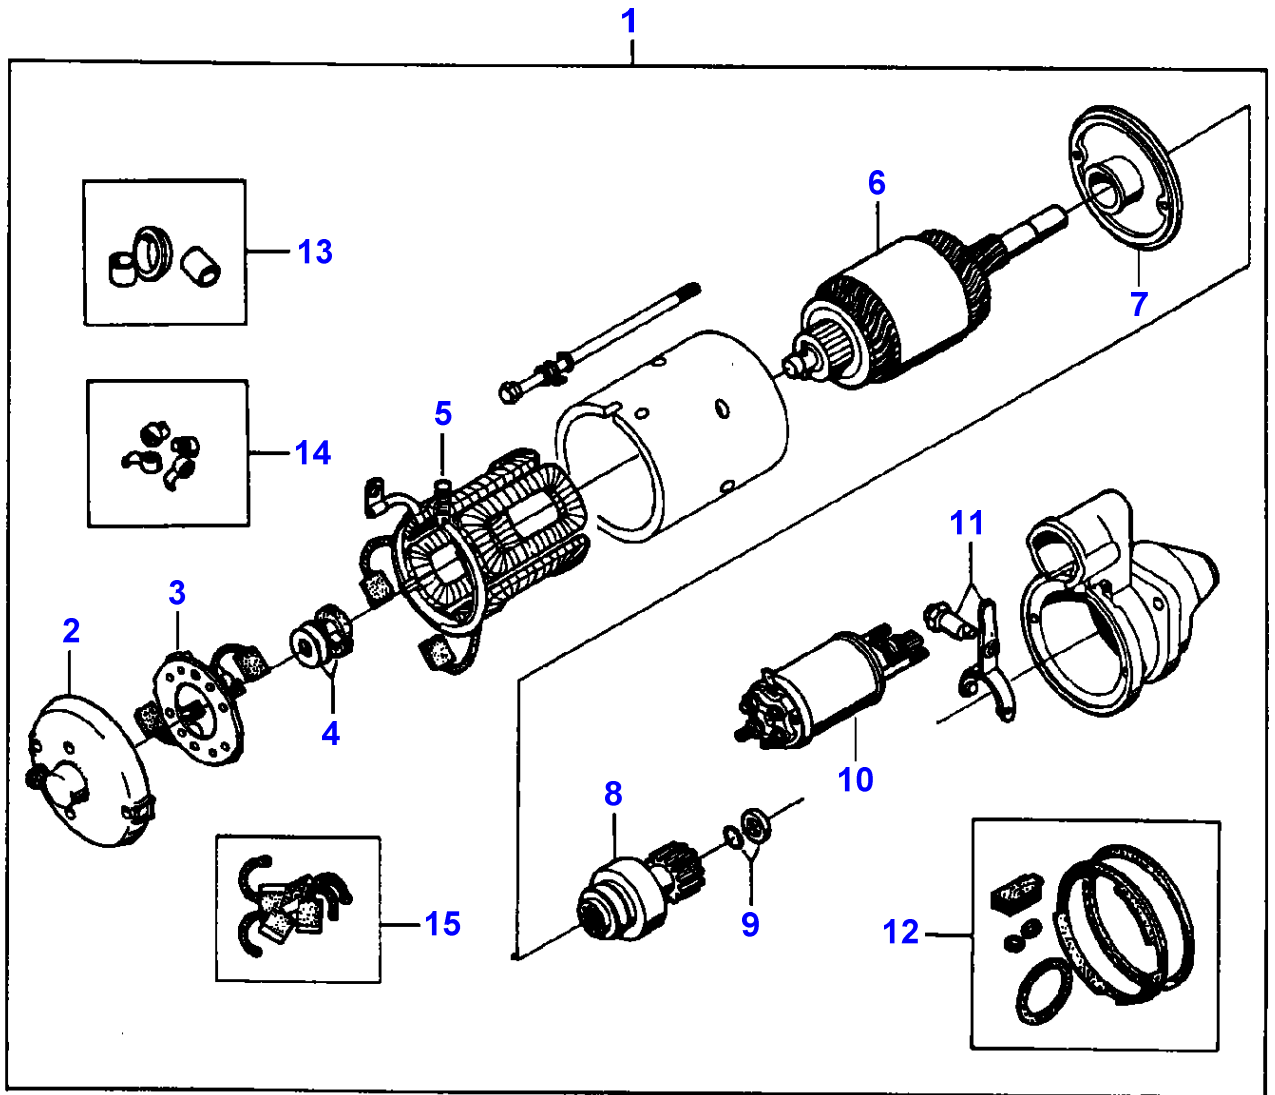

1-HB25-002-A

STARTER MOTOR - ENGINE 611 DSL

Item	Part Number	Qty	Description	Comments
				ENGINE 611 DSL
1	V835346811	1	Startermotor	
2	V835331862	1	Flange	(1)
3	V836015847	1	Holder	(1)
4	V836015839	1	Bush	(1)
5	V836640938	1	Startermotor	(1)
6	3473800M91	1	Armature	(1)
7	V835331867	1	Flange	(1)
8	V835331868	1	Flinger	(1)
9	V835331865	1	Washer	(1)
10	V836640946	1	Solenoid	(1)
11	V835331869	1	Fork	(1)
12	V835331870	1	Kit, Joint	(1)
13	V836015848	1	Kit, Bush	(1)
14	V836015232	1	Kit, Spring	(1)
15	V836015230	1	Kit, Brush	(1)