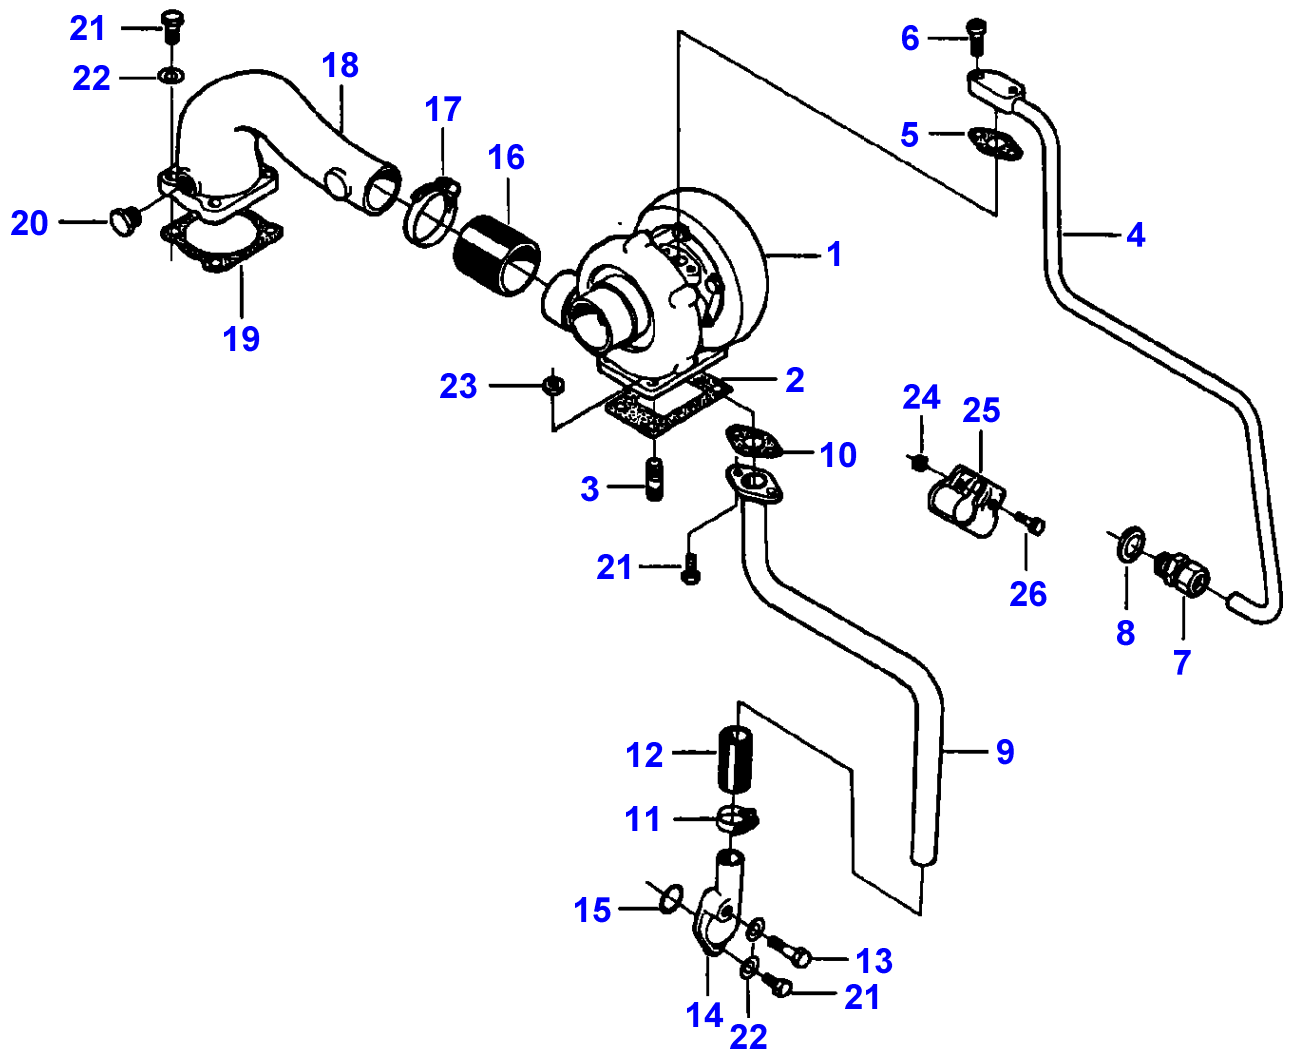

1-HB20-002-A

MASSEY FERGUSON

MF 30/31XP/32/34/36/38/40 COMBINE ENGINES, VALMET - 1637219

1637219

TURBOCHARGER-PIPES - ENGINE 611 DSL

71

Item	Part Number	Qty	Description	Comments
				ENGINE 611 DSL
1	V836339734	1	Turbocharger	
2	V836316726	1	Gasket	
3	V546801780	4	Stud	
4	V836324613	1	Tube	
5	V836308344	1	Joint	
6	V581804630	2	Screw	
7	V641086012	1	Union	
8	V615881620	1	Seal	
9	V836324615	1	Exhaust Pipe	
10	V836120013	1	Joint	
11	V602088532	2	Clamp	
12	V835324317	1	Hose	
13	V529801470	1	Screw	
14	V836324216	1	Tube	
15	V614602430	1	O Ring	
16	V836119992	1	Hose Flexible	
17	V602061668	2	Clamp	Repairs and replaces V602083550
18	V836322804	1	Manifold	
19	V836324493	1	Joint	
20	V836114958	1	Plug	
21	V528801380	7	Screw	
22	V500950800	6	Washer	
23	V504801002	4	Nut	
24	V504600600	1	Nut	
25	V835324324	2	Clamp	
26	V529801130	1	Screw