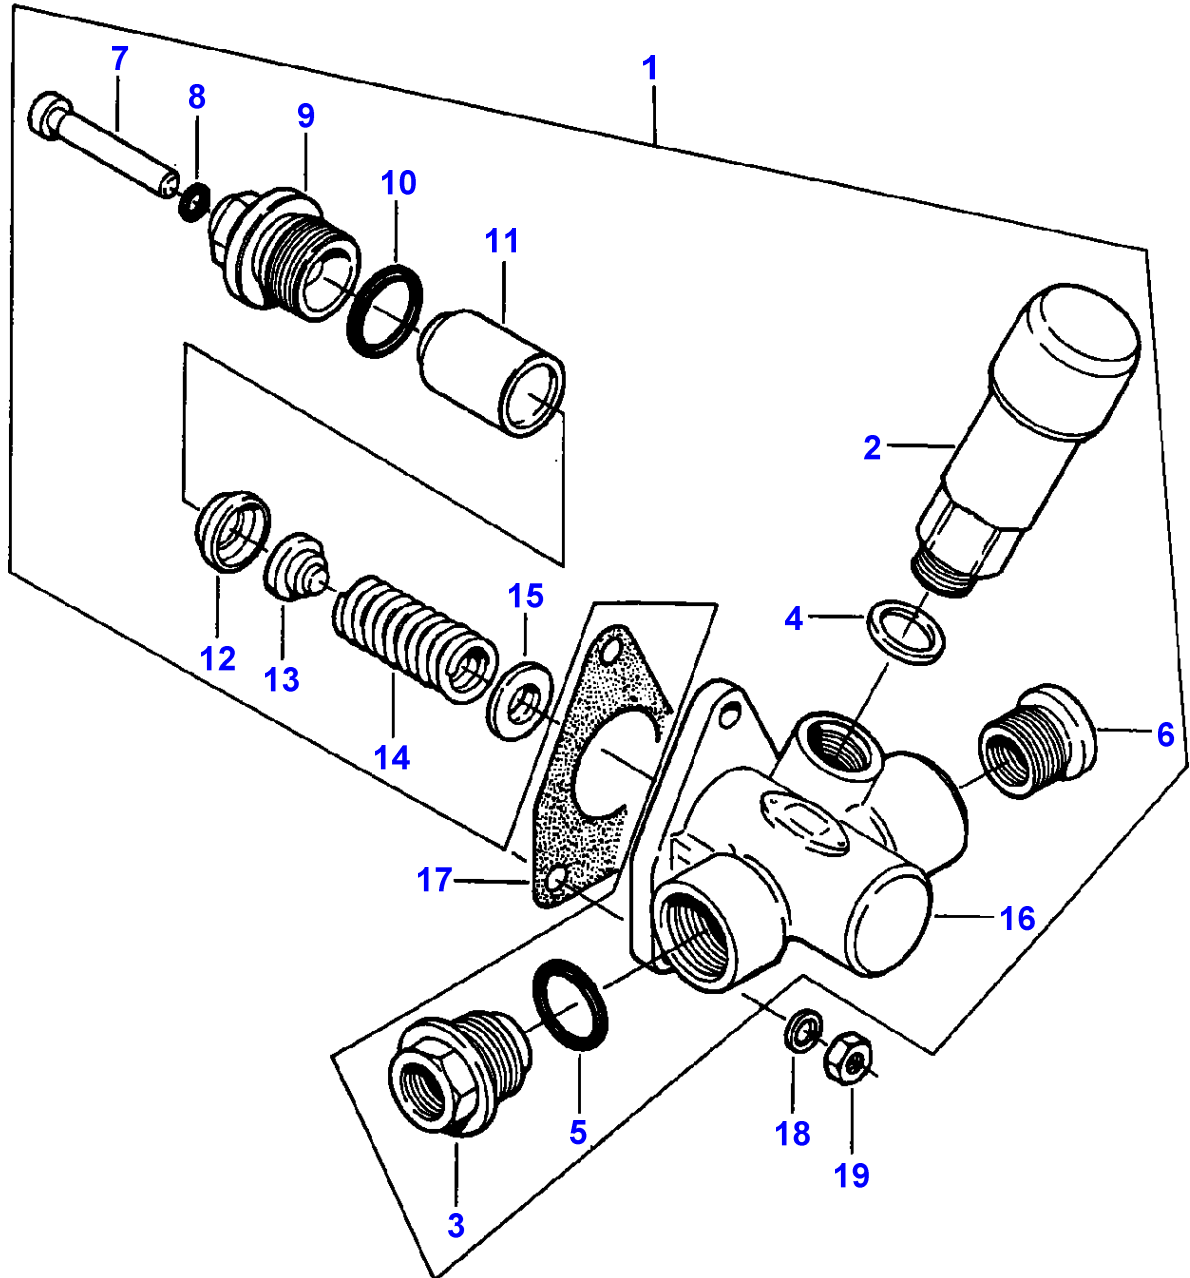

1-HB15-002-A

MASSEY FERGUSON

MF 30/31XP/32/34/36/38/40 COMBINE ENGINES, VALMET - 1637219

1637219

PUMP - ENGINE 611 DSL

65

Item	Part Number	Qty	Description	Comments
				ENGINE 611 DSL
1	V836340066	1	Pump	
2	V835339884	1	Pump	(1)
3	V835340020	1	Union	(1)
4	V615881620	1	Seal	(1)
5	V835340021	1	O Ring	(1)
6	V836340067	1	Union	(1)
7	V836340068	1	Clevis Pin	(1)
8	V836139015	1	O Ring	(1)
9	V836340069	1	Body	(1)
10	V835339876	1	O Ring	(1)
11	V835339877	1	Plunger	(1)
12	V835339882	1	Gasket	(1)
13	V835339880	2	Pressure Valve	(1)
14	V835339878	1	Spring	(1)
15	V835339879	2	Washer	(1)
16	V835340018	1	Housing	(1)
17	V836329194	1	Gasket	
18	V500450602	3	Washer	
19	V504600602	3	Nut