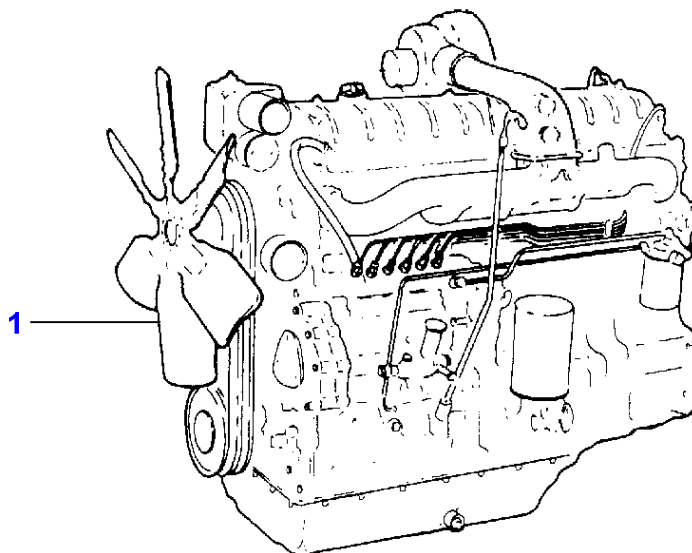

B-0001-078-A

MASSEY FERGUSON**MF 30/31XP/32/34/36/38/40 COMBINE ENGINES, VALMET - 1637219****1637219****SECTION DIVIDER - ENGINE 611DSL****50**

Item	Part Number	Qty	Description	Comments
				ENGINE 611DSL
1	D46497100	1	Engine	611DSL MF31XP

1-HB02-002-A

CYLINDER BLOCK - ENGINE 611 DSL

Item	Part Number	Qty	Description	Comments
				ENGINE 611 DSL
1	V836322741	1	Cylinder Block	Up to Serial or Engine Number A 2472
	V836347914	1	Cylinder Block	From Serial or Engine Number A 2473
2	V835346889	1	Bush	(1)
3	V836322975	1	Bush	(1)
4	V836322608	2	Bush	(1)
5	V836322609	2	Bush	(1)
6	V836322610	1	Bush	(1)
7	V640016040	3	Plug	(1)
8	V836324757	6	Bearing Carrier	(1)
9	V836214478	12	Bush	(8)
10	V836324756	1	Bearing Carrier	(1)
11	V836214478	2	Bush	(10)
12	V529903180	14	Screw	(1)
13	V835322787	6	Liner	
14	V835322233	12	O Ring	
15	V835336903	6	O Ring	
16	V614605125	1	O Ring	Up to Serial or Engine Number D 5221
17	V836852744	1	Plug	Up to Serial or Engine Number D 5221
	V836852744	1	Plug	From Serial or Engine Number D 5222
18	V836138356	1	Clevis Pin	
19	V836138354	1	Pinion	
20		1	Pinion	(19) Not serviced, order REF. 19
21	V836139039	1	Bush	(19)
22	V836129845	1	Flange	
23	V529801910	1	Screw	
24	V529902720	1	Screw	
25	V836014334	1	Pipe	