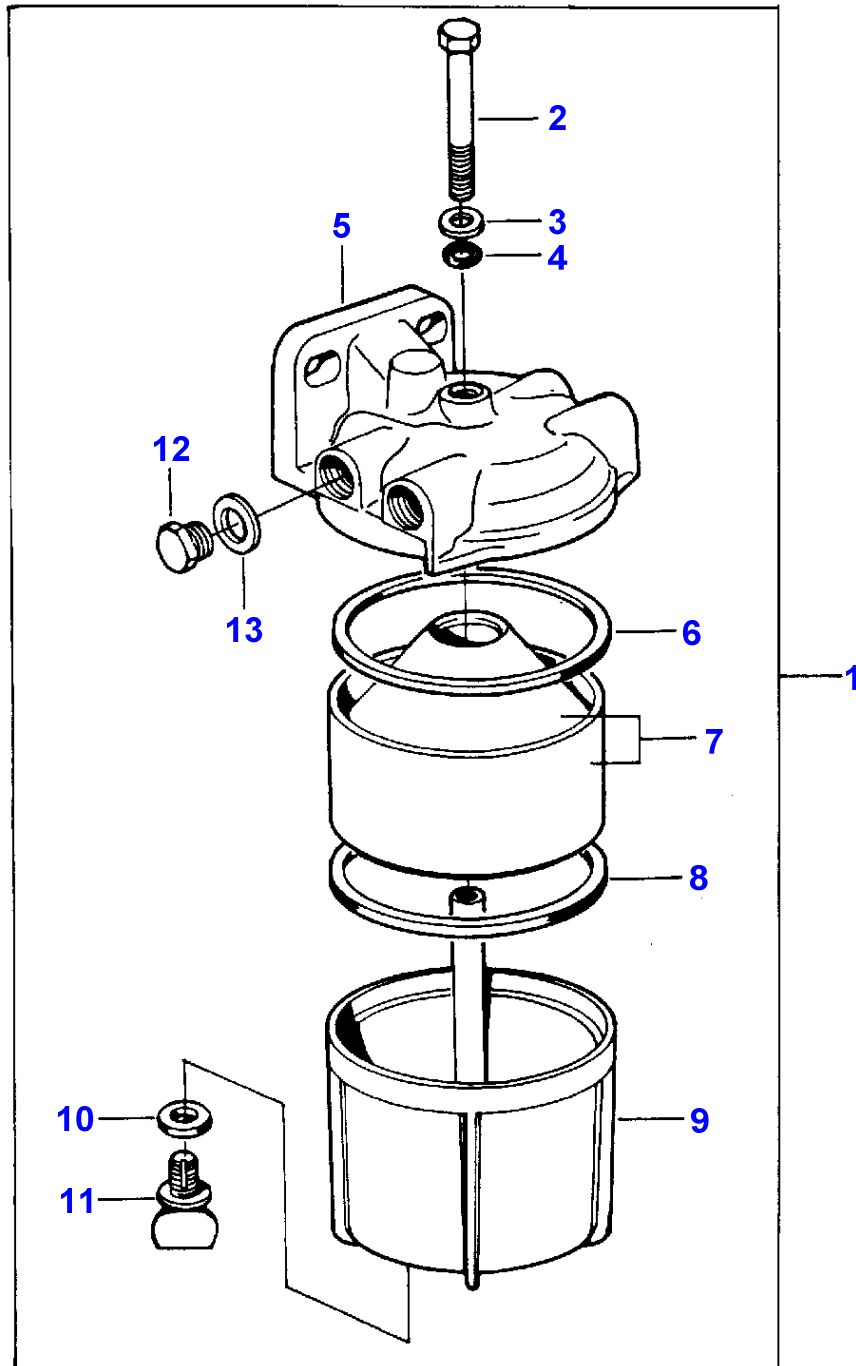

1-HB18-003-A

MASSEY FERGUSON

MF 30/31XP/32/34/36/38/40 COMBINE ENGINES, VALMET - 1637219

1637219

FUEL FILTER - ENGINE 611 DSL - SEDIMENT BOWL

69

Item	Part Number	Qty	Description	Comments
				ENGINE 611 DSL - SEDIMENT BOWL
1	V836115720	1	Sediment Bowl	
2	V836015149	1	Screw	(1)
3	V836015918	1	Washer	(1)
4	V836015919	1	O Ring	(1)
5	V836015960	1	Filter Head	(1)
6	V835330014	1	Gasket	(1)
7	V835339420	1	Filter Insert	(1)
8	V835330015	1	Gasket	(1)
9	V835339421	1	Container	(1)
10	V836015147	1	Gasket	(1)
11	V836015148	1	Plug	(1)
12	V836117323	1	Plug	(1)
13	V615581317	1	Seal	(1)