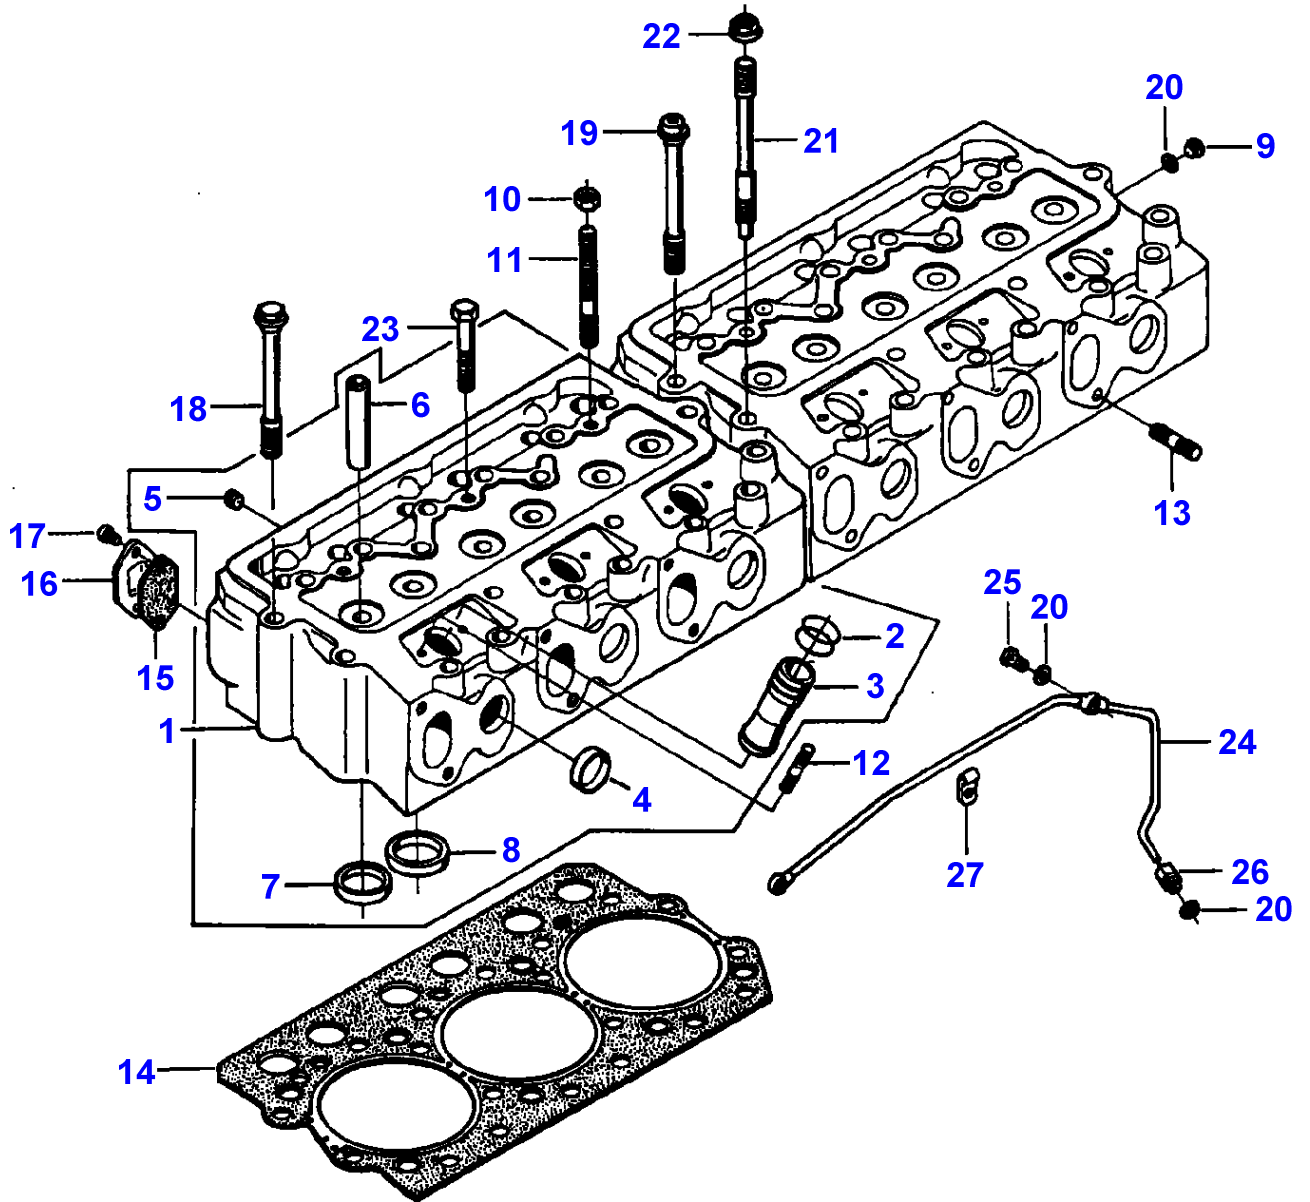

1-HB07-002-A

CYLINDER HEAD - ENGINE 611 DSL

Item	Part Number	Qty	Description	Comments
				ENGINE 611 DSL
1	V836322752	2	Cylinder Head	
2	V614602415	12	O Ring	(1)
3	V836022081	6	Sleeve	(1)
4	V640016036	6	Plug	(1)
5	V640025012	6	Plug	(1)
6	V836136051	12	Guide	(1)
7	V836117423	6	Valve Seat	(1)
8	V836119465	6	Valve Seat	(1)
9	V640325110	2	Plug	
10	V504801002	8	Nut	
11	V836122994	4	Stud	
12	V546901435	12	Stud	
13	V546801815	12	Stud	
14	V836122443	2	Head Gasket	
15	V836322251	2	Gasket	
16	V836322250	2	Cover	
17	V581804570	4	Screw	
18	V835329931	34	Screw	
19	V835329932	2	Screw	
20	V615571014	7	Seal	
21	V835329936	4	Stud	
22	V835329930	4	Nut	
23	V529801910	2	Screw	
24	V836322424	1	Pipe	
25	V640435006	2	Screw	
26	V641086006	1	Connection	
27	V836124004	1	Clamp