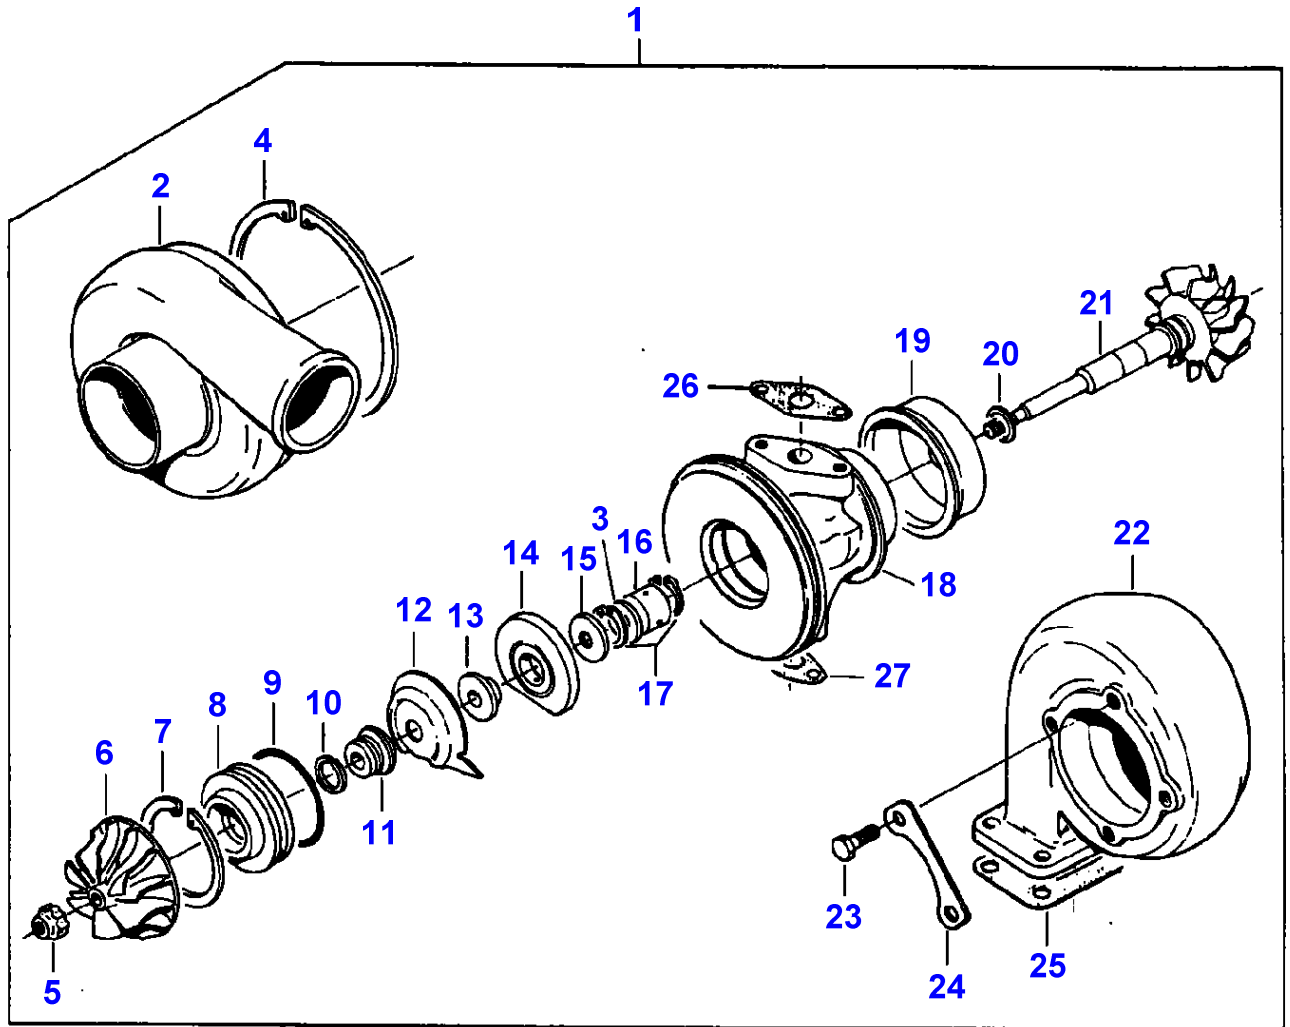

1-HB21-003-A

Item	Part Number	Qty	Description	Comments
				ENGINE 611 DSL
1	V836339734	1	Turbocharger	
2	V836339786	1	Housing	(1)
3	V836339801	1	Washer	(1)
4	V836131912	1	Clip	(1)
5	V836339787	1	Nut	(1)
6	V836339788	1	Compressor	(1)
7	V835339516	1	Clip	(1)
8	V835339512	1	Insert	(1)
9	V835339517	1	O Ring	(1)
10	V835339510	1	Piston Ring	(1)
11	V836339789	1	Flinger	(1)
12	V835339514	1	Deflector	(1)
13	V836339790	1	Collar	(1)
14	V836339791	1	Bearing	(1)
15	V836339792	1	Thrust Washer	(1)
16	V836339793	2	Bearing	(1)
17	V836339794	4	Circlip	(1)
18	V836339795	1	Housing	(1)
19	V836339796	1	Flange	(1)
20	V836339797	1	Circlip	(1)
21	V836339798	1	Turbine Wheel	(1)
22	V836339804	1	Turbine Housing	(1)
23	V836339802	4	Screw	(1)
24	V836339800	2	Plate	(1)
25	V836316726	1	Gasket	(1)
26	V836308344	1	Joint	(1)
27	V836324580	1	Joint	(1)
28	V836339803	1	Kit, Repair