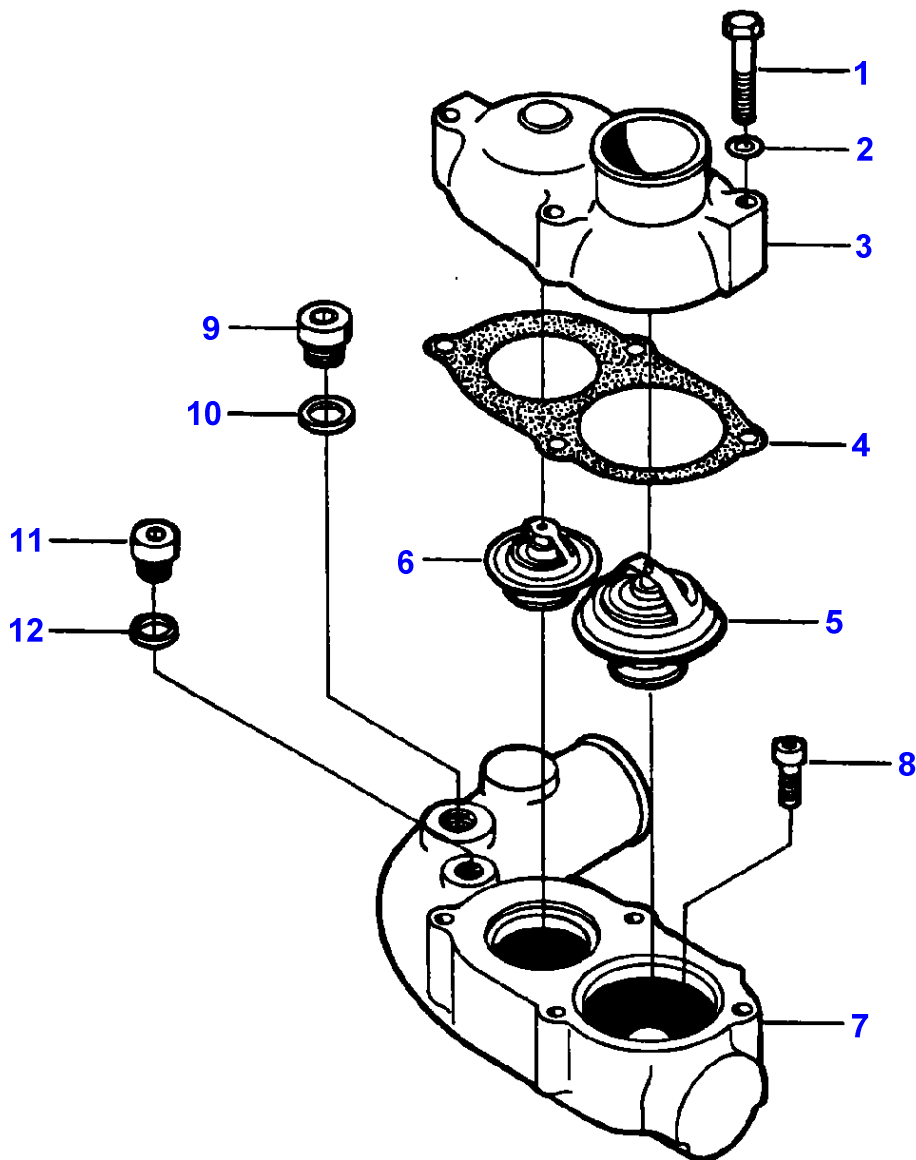

1-HB09-002-A

MASSEY FERGUSON

MF 30/31XP/32/34/36/38/40 COMBINE ENGINES, VALMET - 1637219

1637219

THERMOSTAT - ENGINE 611 DSL

59

Item	Part Number	Qty	Description	Comments
				ENGINE 611 DSL
1	V529801550	4	Screw	
2	V500950800	4	Washer	
3	V836329631	1	Cover	
4	V836329632	1	Gasket	
5	V836352903	1	Thermostat	Repairs and replaces 3637649M1
6	V836015156	1	Thermostat	
7	V836340898	1	Parts Pack	
8	V581804620	2	Screw	
9	V640325018	1	Plug	
10	V615881822	1	Seal	
11	V640325014	1	Plug	
12	V615881418	1	Seal