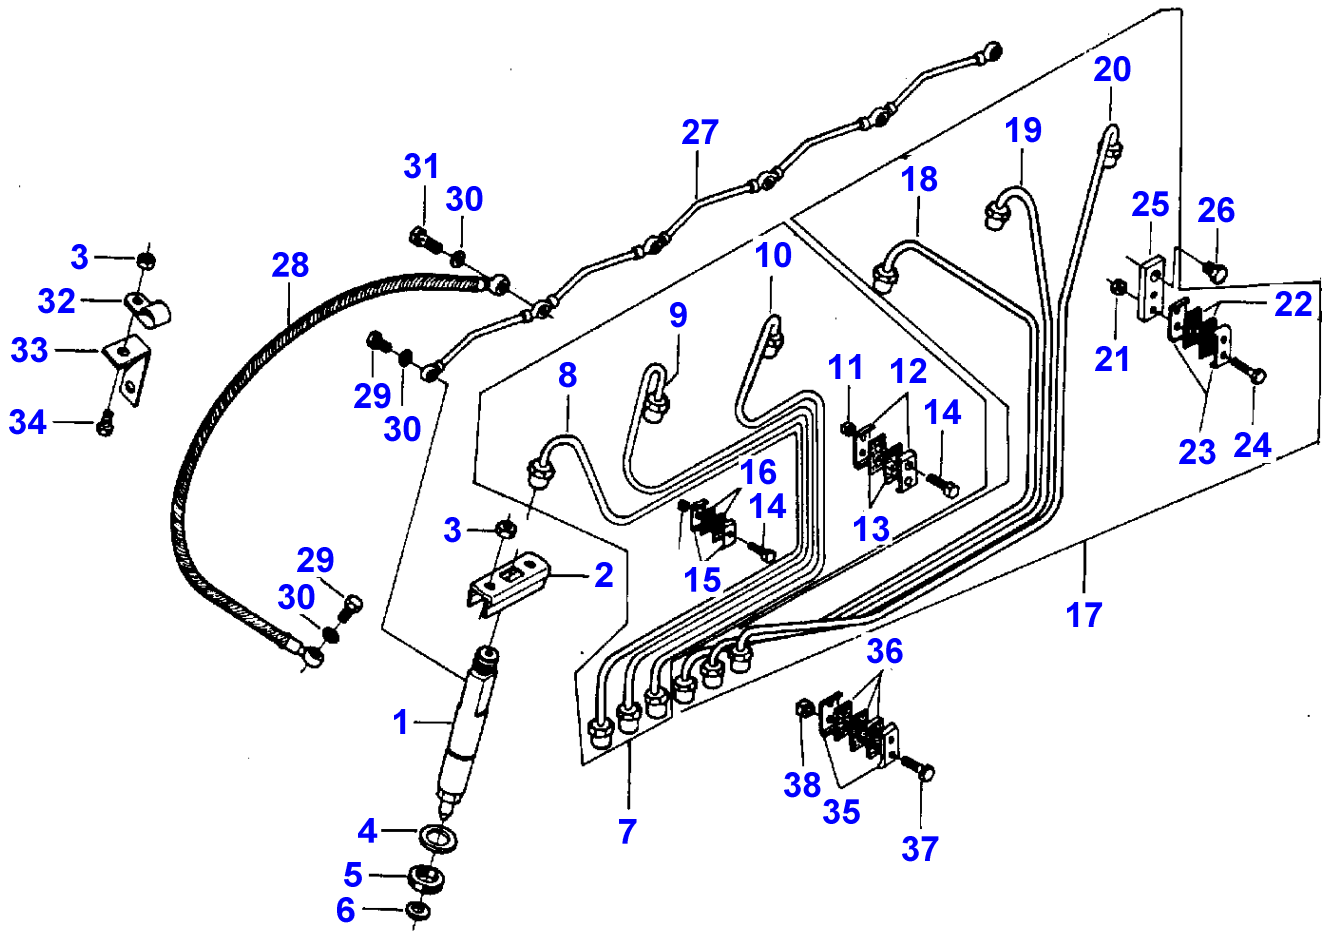

1-HB16-002-A

Item	Part Number	Qty	Description	Comments
				ENGINE 611 DSL
1	V835331100	6	Atomiser	
2	V835331103	6	Retainer	
3	V504800800	13	Nut	
4	V835336275	6	Washer	
5	V835336276	6	Seal	
6	V899901495	6	Washer	
7	V836338422	1	Tubing	
8	V836338416	1	Injection Pipe	(7)
9	V836338417	1	Injection Pipe	(7)
10	V836338418	1	Injection Pipe	(7)
11	V504600502	5	Nut	(7) Repairs and replaces V504600500
12	V836324446	4	Holding Fixture	(7)
13	V836324443	4	Rubber Strap	(7)
14	V528800802	5	Screw	(7) Repairs and replaces V528800800
15	V836324445	2	Clamp	(7)
16	V836324442	2	Spacer	(7)
17	V836338423	1	Tubing	
18	V836338419	1	Injection Pipe	(17)
19	V836338420	1	Injection Pipe	(17)
20	V836338421	1	Injection Pipe	(17)
21	V504600502	2	Nut	(17) Repairs and replaces V504600500
22	V836324443	4	Rubber Strap	(17)
23	V836324446	3	Holding Fixture	(17)
24	V528800802	4	Screw	(17) Repairs and replaces V528800800
25	V836336921	1	Support	(17)
26	V528801750	1	Screw	
27	V836355330	1	Tube	Repairs and replaces V836336925
28	V835336942	1	Tube	
29	V835331289	6	Screw	
30	V615870710	15	Seal	
31	V835336943	1	Screw	
32	V602060612	1	Clamp	
33	V836124941	1	Support	
34	V528801360	1	Screw	
35	V836324446	2	Holding Fixture	
36	V836324443	3	Rubber Strap	
37	V529800822	2	Screw	
38	V504600502	2	Nut