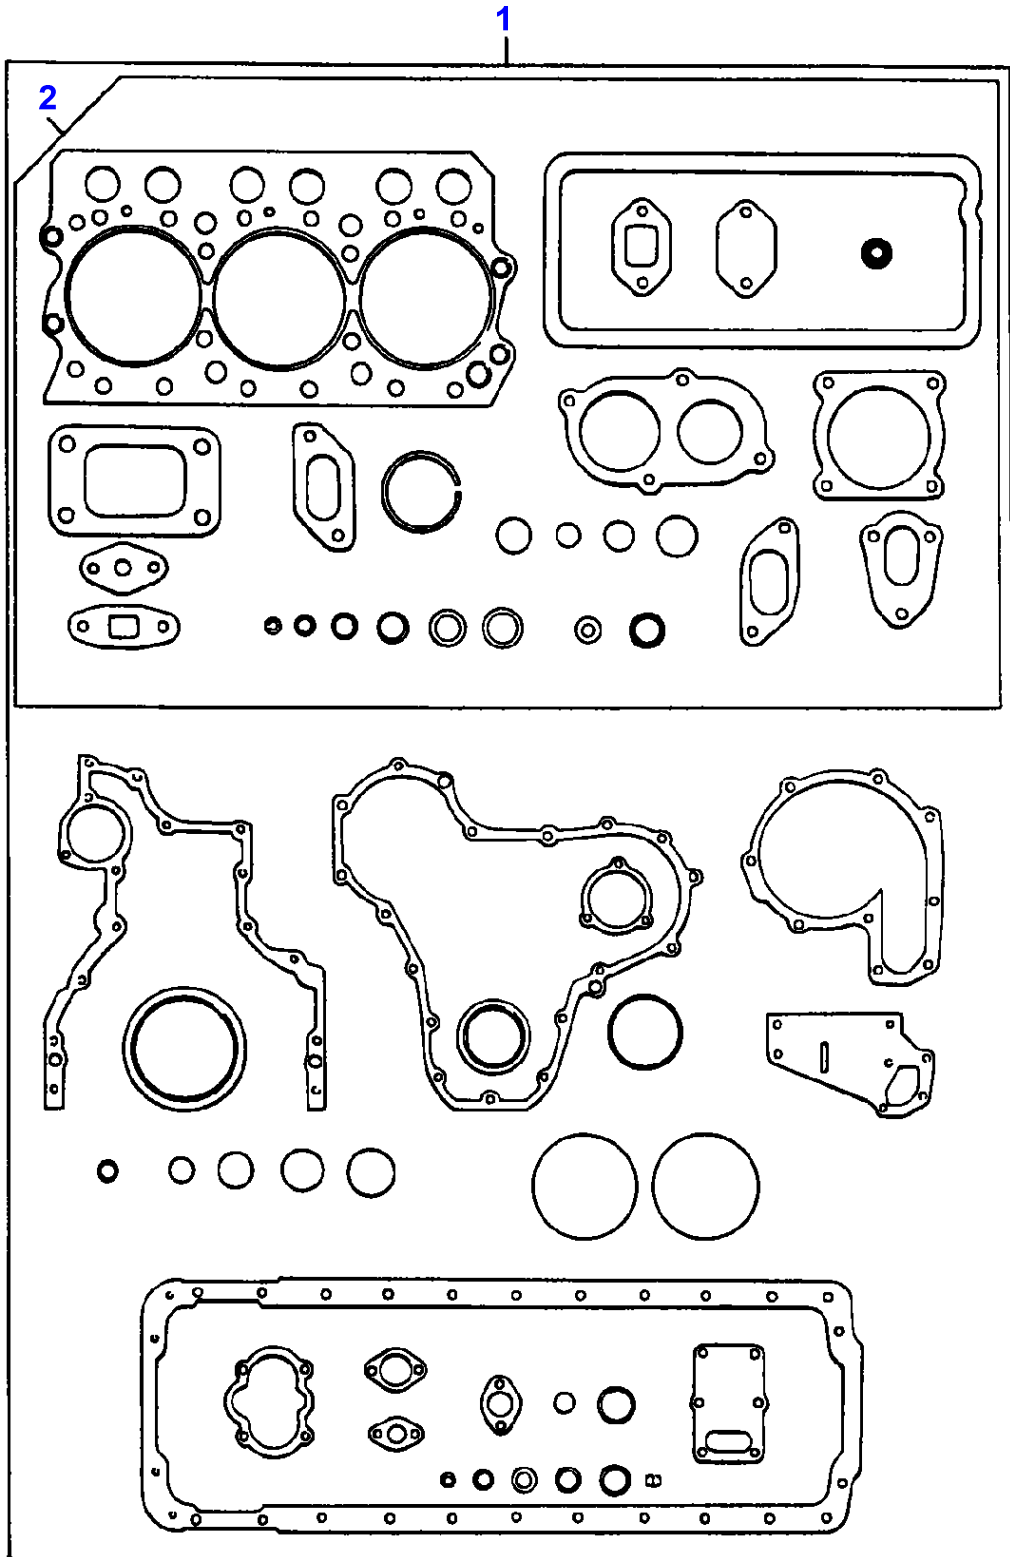

1-HB28-003-A

MASSEY FERGUSON

MF 30/31XP/32/34/36/38/40 COMBINE ENGINES, VALMET - 1637219

1637219

JOINTS AND GASKETS - ENGINE 611 DSL

77

Item	Part Number	Qty	Description	Comments
				ENGINE 611 DSL
1	V836331974	1	Parts Pack	
2	V836331747	1	Parts Pack	(1)