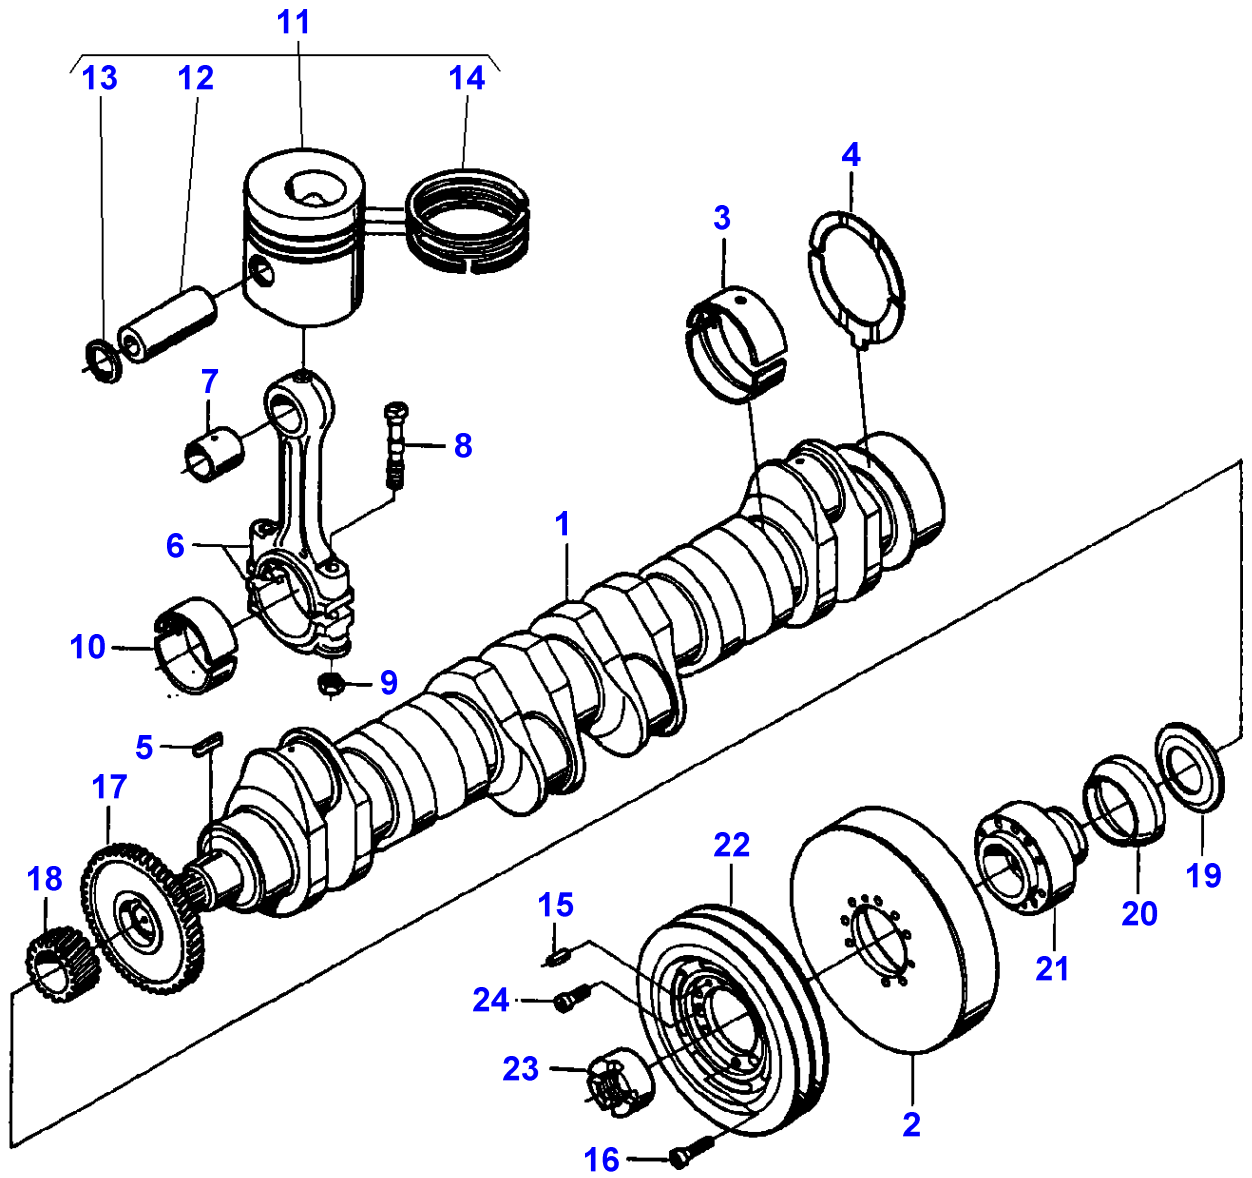

1-HB05-002-A

Item	Part Number	Qty	Description	Comments
				ENGINE 611 DSL
1	V836316175	1	Crankshaft	
2	V836840867	1	Damper	
3	V836338653	7	Bearing	STANDARD
	V836655536	X	Bearing	Bottom 0,25MM Diameter 84,735MM 84,770MM Replace and repair. Old not interchangeable with new 3637632M91
3	V836655537	X	Bearing	Bottom 0,50MM Diameter 84,485MM 84,520MM Replace and repair. Old not interchangeable with new 3637633M91
3	V836655538	X	Bearing	Bottom 1,00MM Diameter 83,985MM 84,020MM Replace and repair. Old not interchangeable with new 3637634M91
3	V836655539	X	Bearing	Bottom 1,50MM Diameter 83,485MM 83,520MM
4	V836119459	2	Chock	STANDARD Replace and repair. Old not interchangeable with new 3637636M1
4	V836120332	X	Thrust Washer	Thickness (-)0,1MM
	V836120333	X	Thrust Washer	Thickness (-)0,2MM
5	V603345110	1	Key	
6	V836136573	X	Conrod	2190-2210G "H"
	V836136574	X	Conrod	2210-2230G "I"
	V836136575	X	Conrod	2230-2250G "J"
	V836136576	X	Conrod	2250-2270G "K"
	V836136577	X	Conrod	2270-2290G "L"
	V836136578	X	Conrod	2290-2310G "M"
	V836136579	X	Conrod	2310-2330G "N"
	V836136580	X	Conrod	2330-2350G "O"
	V836136581	X	Conrod	2350-2370G "P"
	V836136582	X	Conrod	2370-2390G "R"
	V836136583	X	Conrod	2390-2410G "S"
	V836136584	X	Conrod	2410-2430G "T"
	V836136585	X	Conrod	2430-2450G "U"
	V836136586	X	Conrod	2450-2470G "V"
	V836136587	X	Conrod	2470-2490G "X"
	V836136588	X	Conrod	2490-2510G "Z"
	V836136589	X	Conrod	2510-2530G "A"
	V836136590	X	Conrod	2530-2550G "B"
	V836136591	X	Conrod	2550-2570G "C"
	V836136592	X	Conrod	2570-2590G "D"
	V836136593	X	Conrod	2590-2610G "E"
7	V836110646	6	Bush	(6)
8	V836110553	12	Screw	(6)
9	V836006500	12	Nut	(6)
10	V836110552	6	Bearing	
11	V836330700	6	Piston	
12		6	Clevis Pin	(11) Not serviced, order REF 11
13	V617330040	12	Clip	(11)
14	V836339201	6	Kit, Piston Ring	(11)
15	V595954600	1	Pin	
16	V581804640	6	Screw	
17	V836119550	1	Pinion	
18	V836122840	1	Pinion	
19	V836129781	1	Slinger	
20	V836136271	1	Bush	
21	V836322586	1	Hub	
22	V836322220	1	Pulley	
23	V836322221	1	Nut	
24	V581804620	3	Screw	