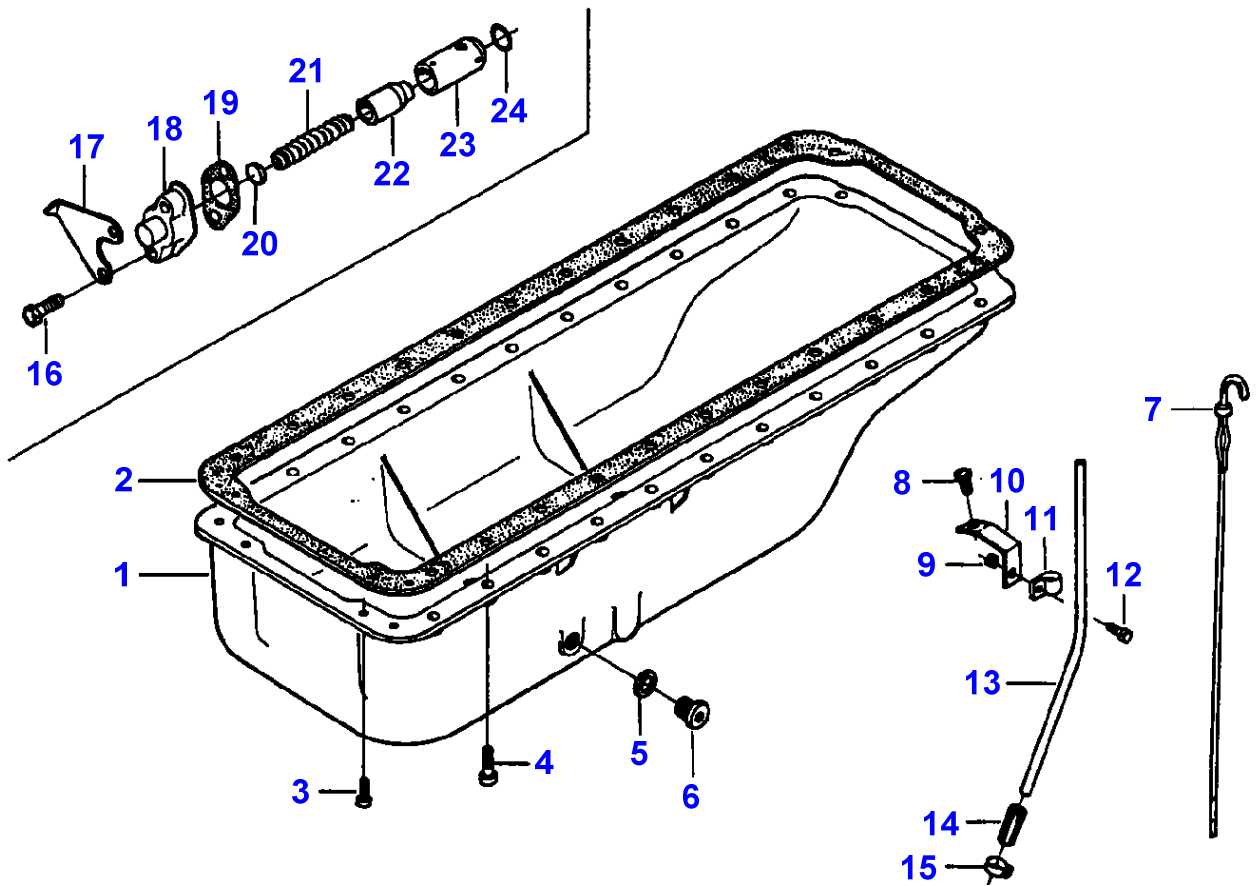

1-HB10-002-A

MASSEY FERGUSON

MF 30/31XP/32/34/36/38/40 COMBINE ENGINES, VALMET - 1637219

1637219

LUBRICATING OIL SUMP - ENGINE 611 DSL

60

Item	Part Number	Qty	Description	Comments
				ENGINE 611 DSL
1	V836347309	1	Sump	Repairs and replaces V836338120
2	V836322183	1	Gasket	
3	V581804620	4	Screw	
4	V581705030	24	Screw	
5	V615881418	1	Seal	
6	V640325014	1	Plug	
7	V836120500	1	Oil Dipstick	
8	V528801780	1	Screw	
9	V504800800	1	Nut	
10	V836124103	1	Support	
11	V602060612	1	Clamp	
12	V528801360	1	Screw	
13	V836338088	1	Tube	
14	V836119994	1	Hose	
15	V602063617	2	Clamp	
16	V528801420	2	Screw	
17	V836322291	1	Indicator	
18	V836129849	1	Cover	
19	V836322190	1	Gasket	
20	V836020290	1	Washer	
21	V836117836	1	Spring	
22	V836338850	1	Piston	
23	V836117834	1	Cylinder	
24	V614601524	1	O Ring