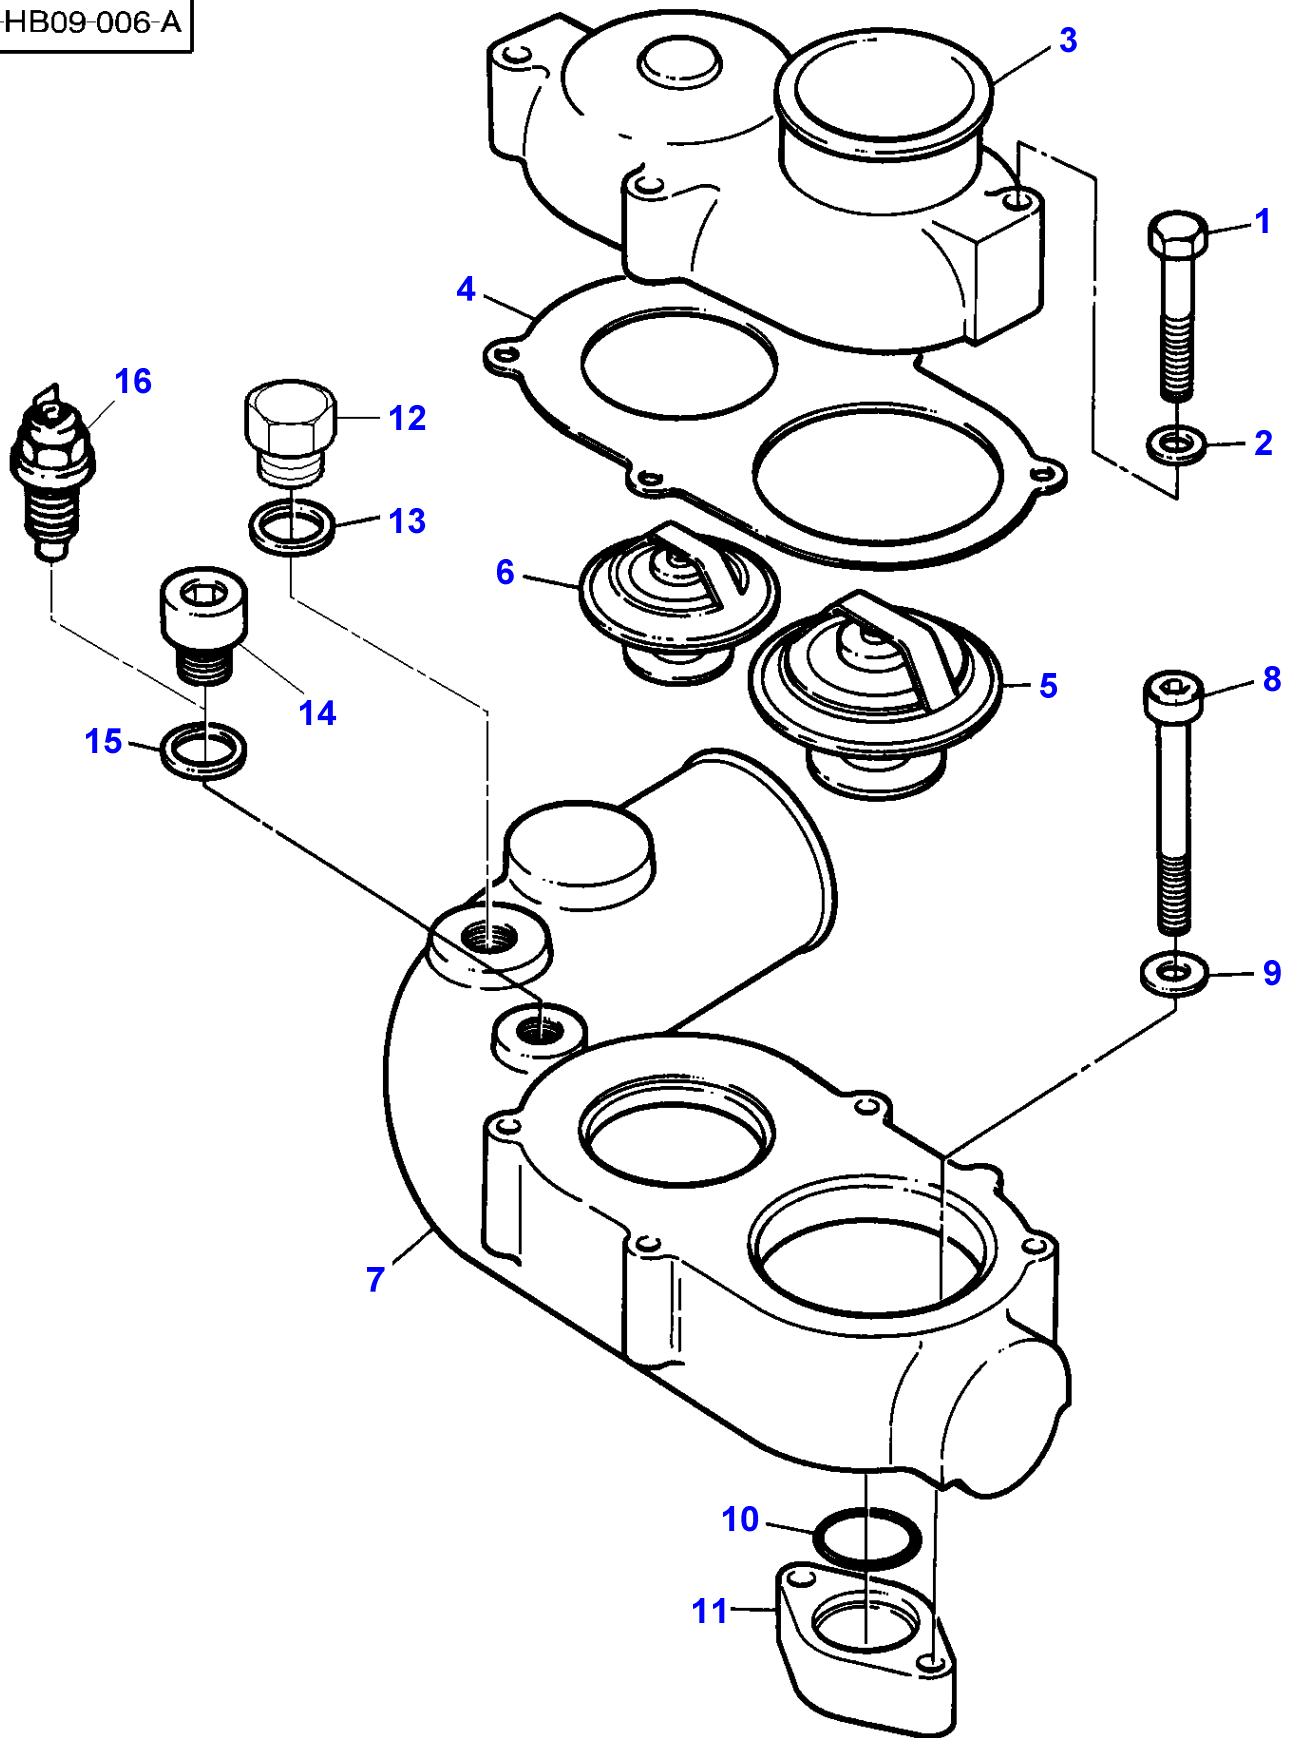

1-HB09-006-A

MASSEY FERGUSON

MF 30/31XP/32/34/36/38/40 COMBINE ENGINES, VALMET - 1637219

1637219

THERMOSTAT - ENGINE 612DSJL/290HP

201

Item	Part Number	Qty	Description	Comments
				ENGINE 612DSJL/290HP
1	V529801550	4	Screw	
2	V500950800	4	Washer	
3	V836329631	1	Cover	
4	V836329632	1	Gasket	
5	V836352903	1	Thermostat	83 DEG.C. Repairs and replaces 3637649M1
6	V836015156	1	Thermostat	79 DEG.C.
7	V836336347	1	Housing	
8	V581804710	2	Screw	
9	V836015967	2	Seal	
10	V614602930	2	O Ring	
11	V836338515	1	Distance Piece	
12	V640325018	1	Plug	
13	V615881822	1	Seal	
14	V640325014	1	Plug	
15	V615881418	1	Seal	
16	V654271207	1	Sensor