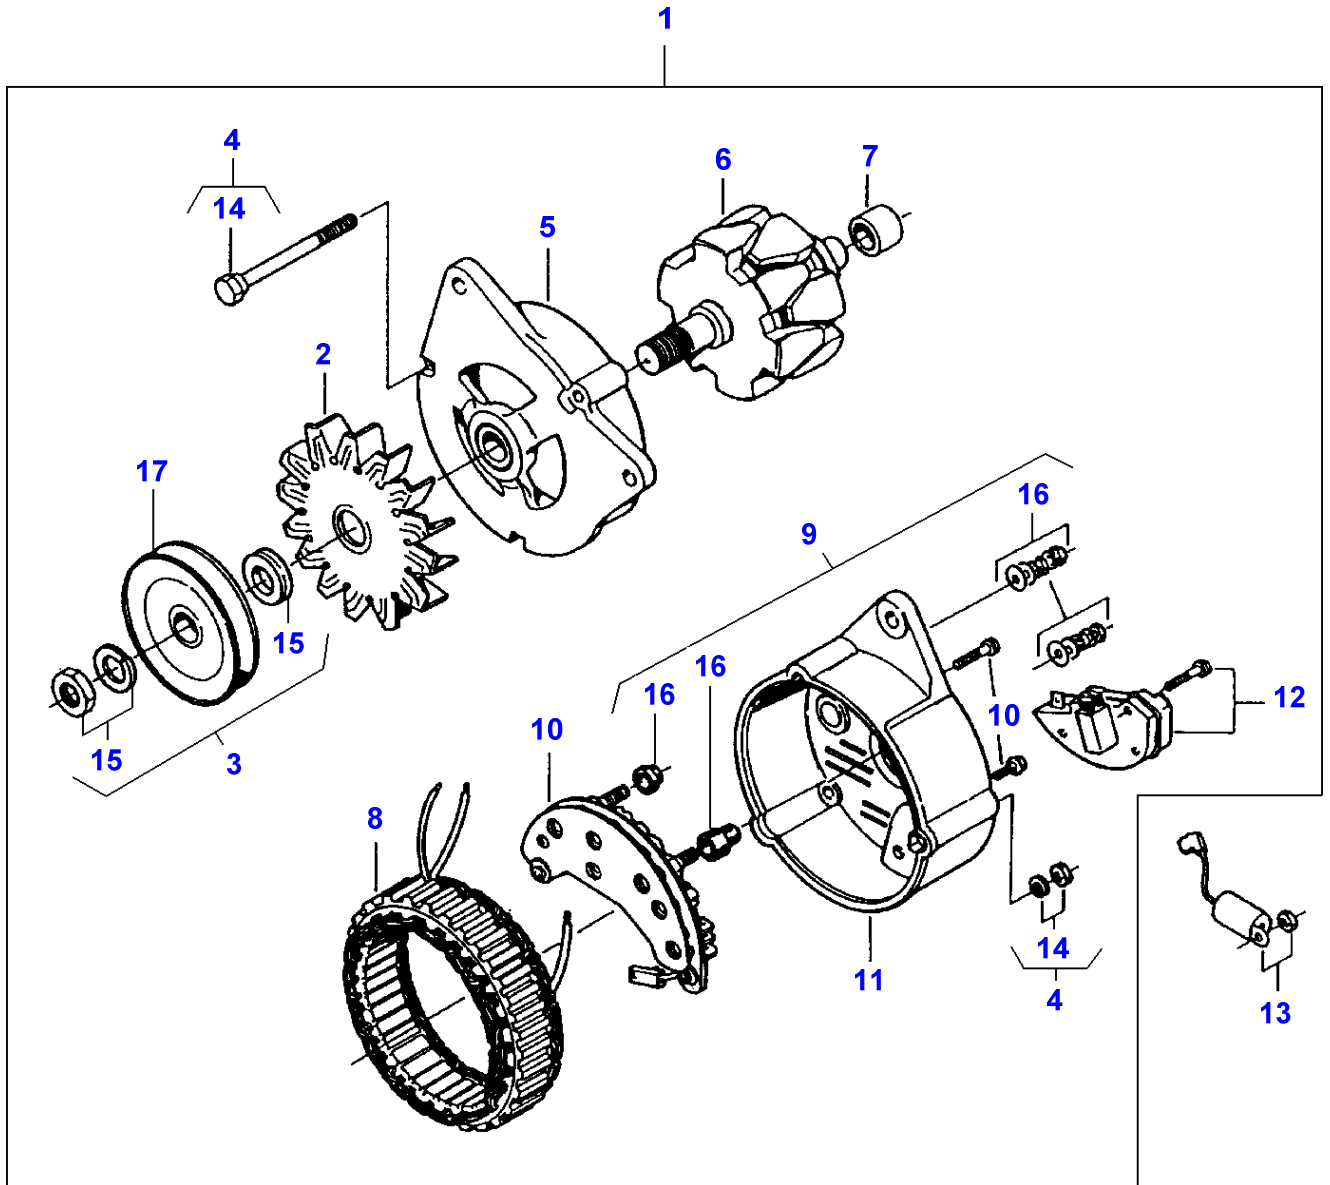

1-HB24-007-A

Item	Part Number	Qty	Description	Comments
				ENGINE 612DSJL/290HP
1	V836640128	1	Alternator	LUCAS A.127 65A
2	V835339376	1	Fan	(1)
3	V835339379	1	Parts Pack	(1)
4	V835339380	1	Kit, Bolt	(1)
5	V835339381	1	Bracket	(1)
6		1	Rotor	(1) Not serviced, order REF 1
7	V835339386	1	Bearing	(1)
8		1	Stator	(1) Not serviced, order REF 1
9	V835339385	1	Kit, Terminal	(1)
10	V835339384	1	Rectifier	(1)
11	V835339387	1	Bracket	(1)
12	V835339388	1	Regulator	(1)
13	V835339391	1	Capacitor	
14		1	Screw	(4) Not serviced, order REF 4
15		1	Washer	(3) Not serviced, order REF 3
16		1	Kit	(9) Not serviced, order REF 9
17	V836640129	1	Pulley	(1)