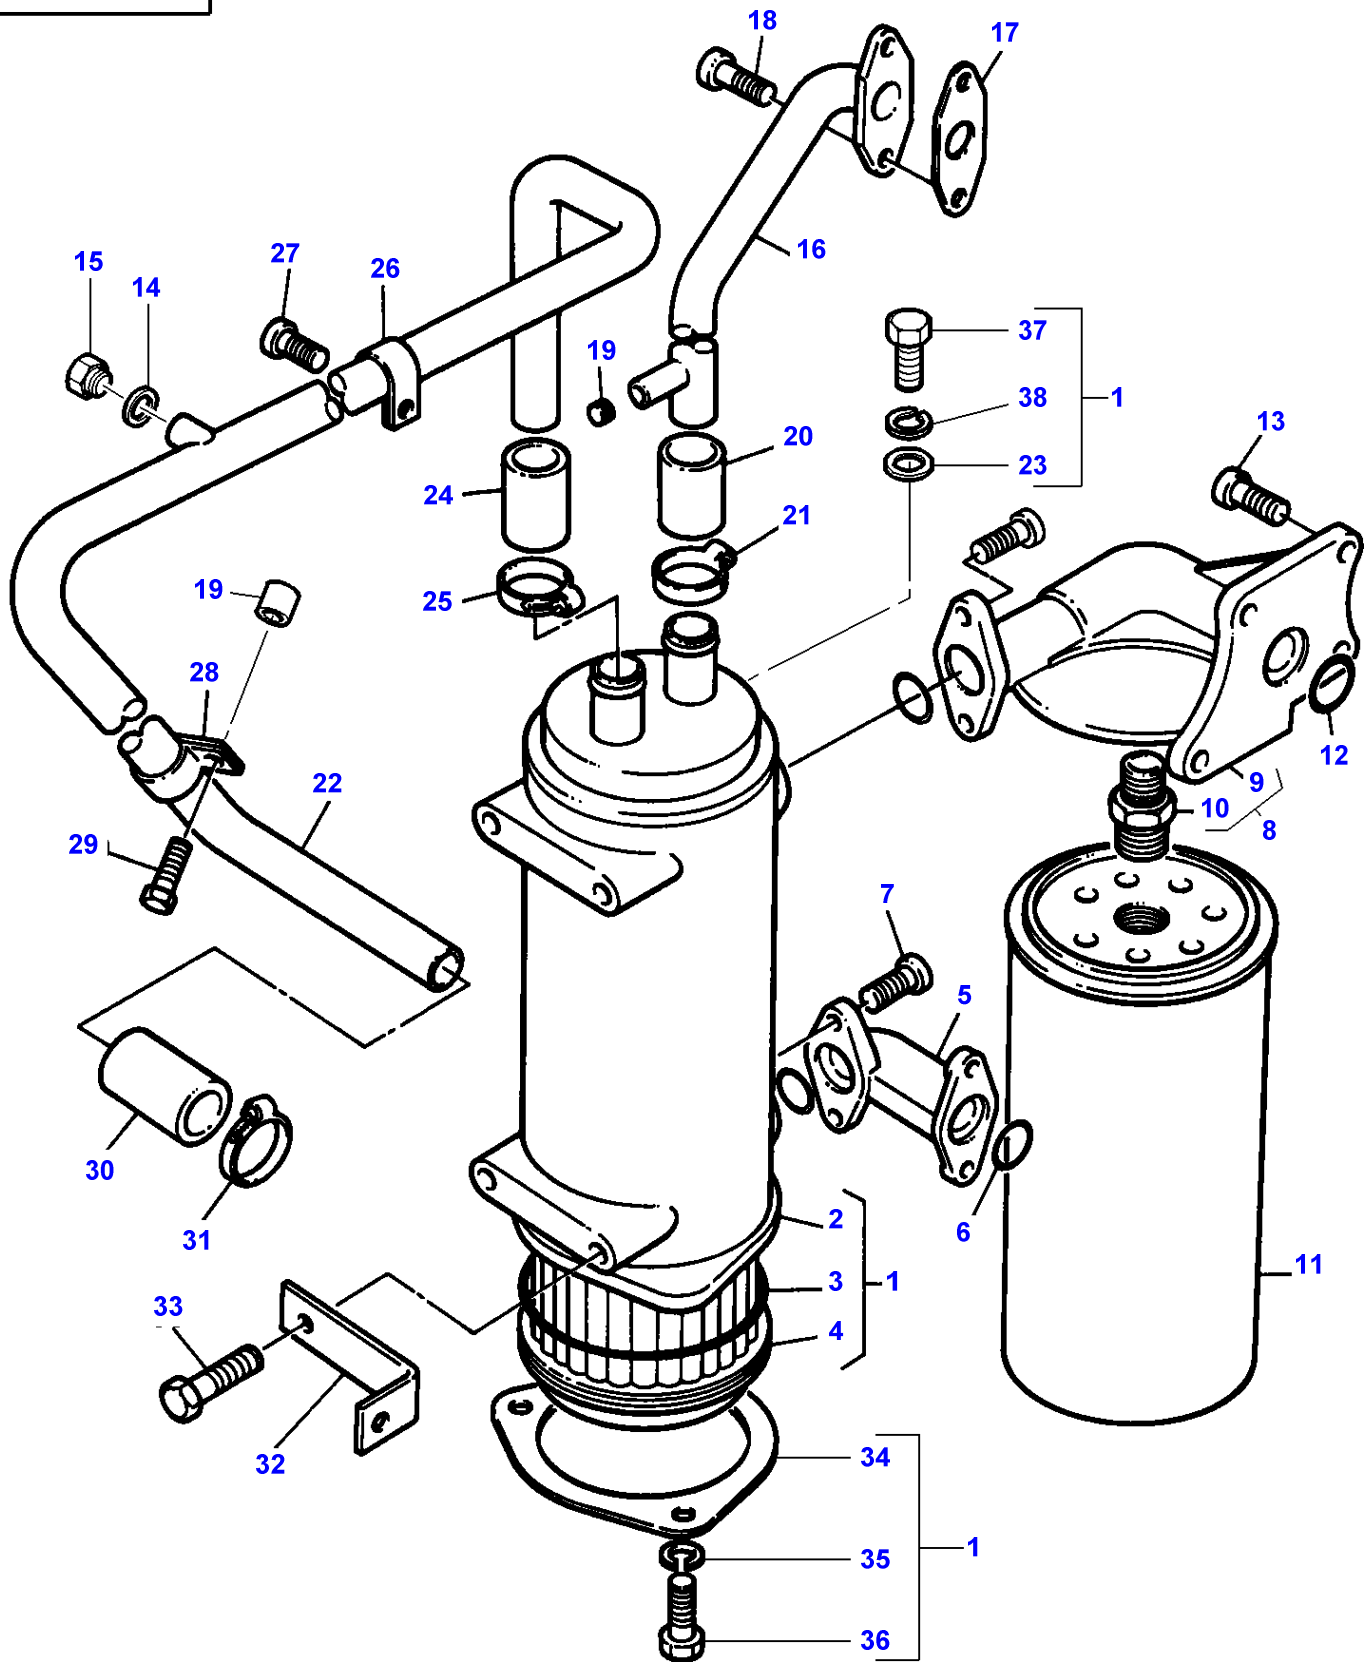

1-HB12-005-A

MASSEY FERGUSON

MF 30/31XP/32/34/36/38/40 COMBINE ENGINES, VALMET - 1637219

1637219

LUBRICATING OIL COOLER - ENGINE 612DSJL/290HP

205

Item	Part Number	Qty	Description	Comments
				ENGINE 612DSJL/290HP
1	V836338346	1	Oil Cooler	
2	V836339063	1	Body	(1)
3	V836339061	2	O Ring	(1)
4	V836340636	1	Tube	(1)
5	V836338495	1	Support	
6	V614601930	2	O Ring	
7	V581804620	4	Screw	
8	V836338513	1	Filter Head	
9		1	Filter Head	(8) Not serviced, order REF.8
10	V836338512	1	Union	(8)
11	3637652M1	1	Oil Filter	
12	V614601930	2	O Ring	
13	V581804620	6	Screw	
14	V615571014	2	Seal	
15	V640325110	2	Plug	
16	V836338530	1	Pipe	
17	V836328010	1	Gasket	
18	V581804600	2	Screw	
19	V836117352	1	Spacer	
20	V836329496	1	Hose	
21	V602088532	2	Clamp	
22	V836338545	1	Pipe	
23	V500150532	1	Washer	(1)
24	V836329496	1	Hose	
25	V602088532	2	Clamp	
26	V602074620	1	Clamp	
27	V528801360	1	Screw	
28	V602074620	1	Clamp	
29	V529801530	1	Screw	
30	V836329496	1	Hose	
31	V602088532	2	Clamp	
32	V836338514	1	Support	
33	V528801360	2	Screw	
34	V836339395	1	Cover	(1)
35	V500950602	3	Washer	(1)
36	V528801062	3	Screw	(1)
37	V528800752	1	Screw	(1)
				Repairs and replaces V528800740
38	V500450502	1	Washer	(1)