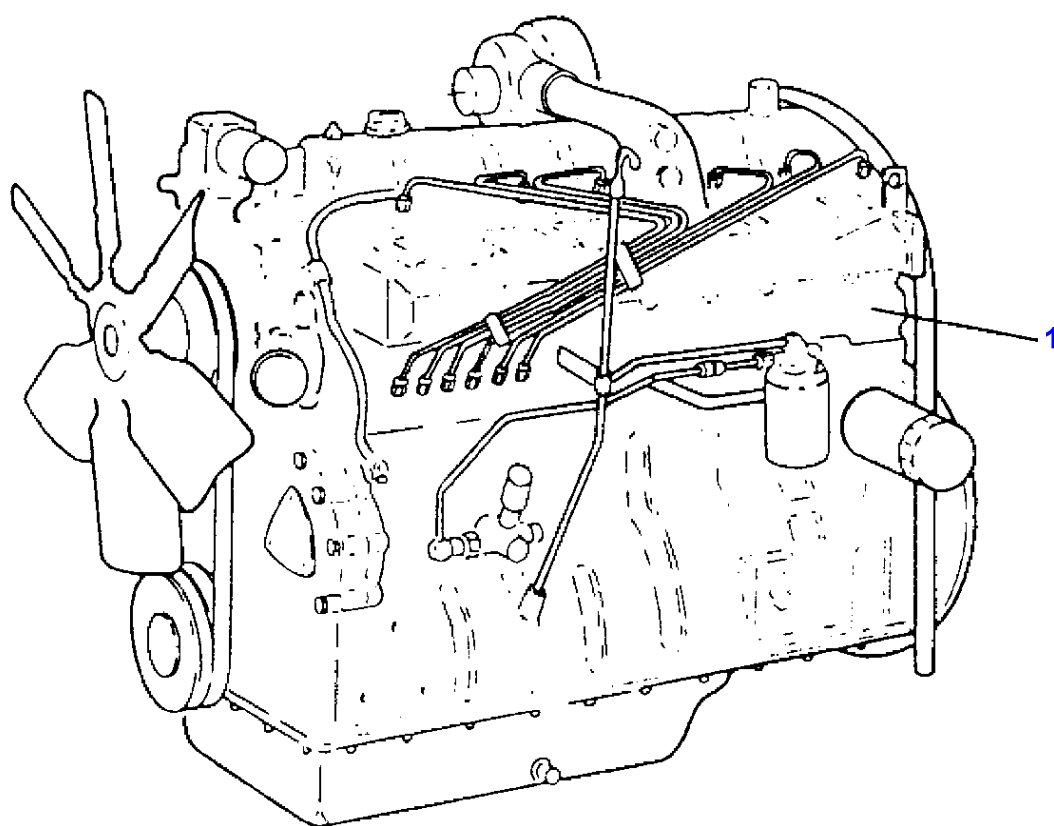

B-0001-082-A

MASSEY FERGUSON**MF 30/31XP/32/34/36/38/40 COMBINE ENGINES, VALMET - 1637219****1637219****SECTION DIVIDER - ENGINE 612DSJL/290HP****192**

Item	Part Number	Qty	Description	Comments
				ENGINE 612DSJL/290HP
1	D28080410	1	Engine	[A] 612DSJL MF40 From Serial or Engine Number 48793
1	D46499900	1	Engine	612DSJL MF40 Up to Serial or Engine Number 50230
1				[A] SERIAL NUMBER COMBINE HARVESTER