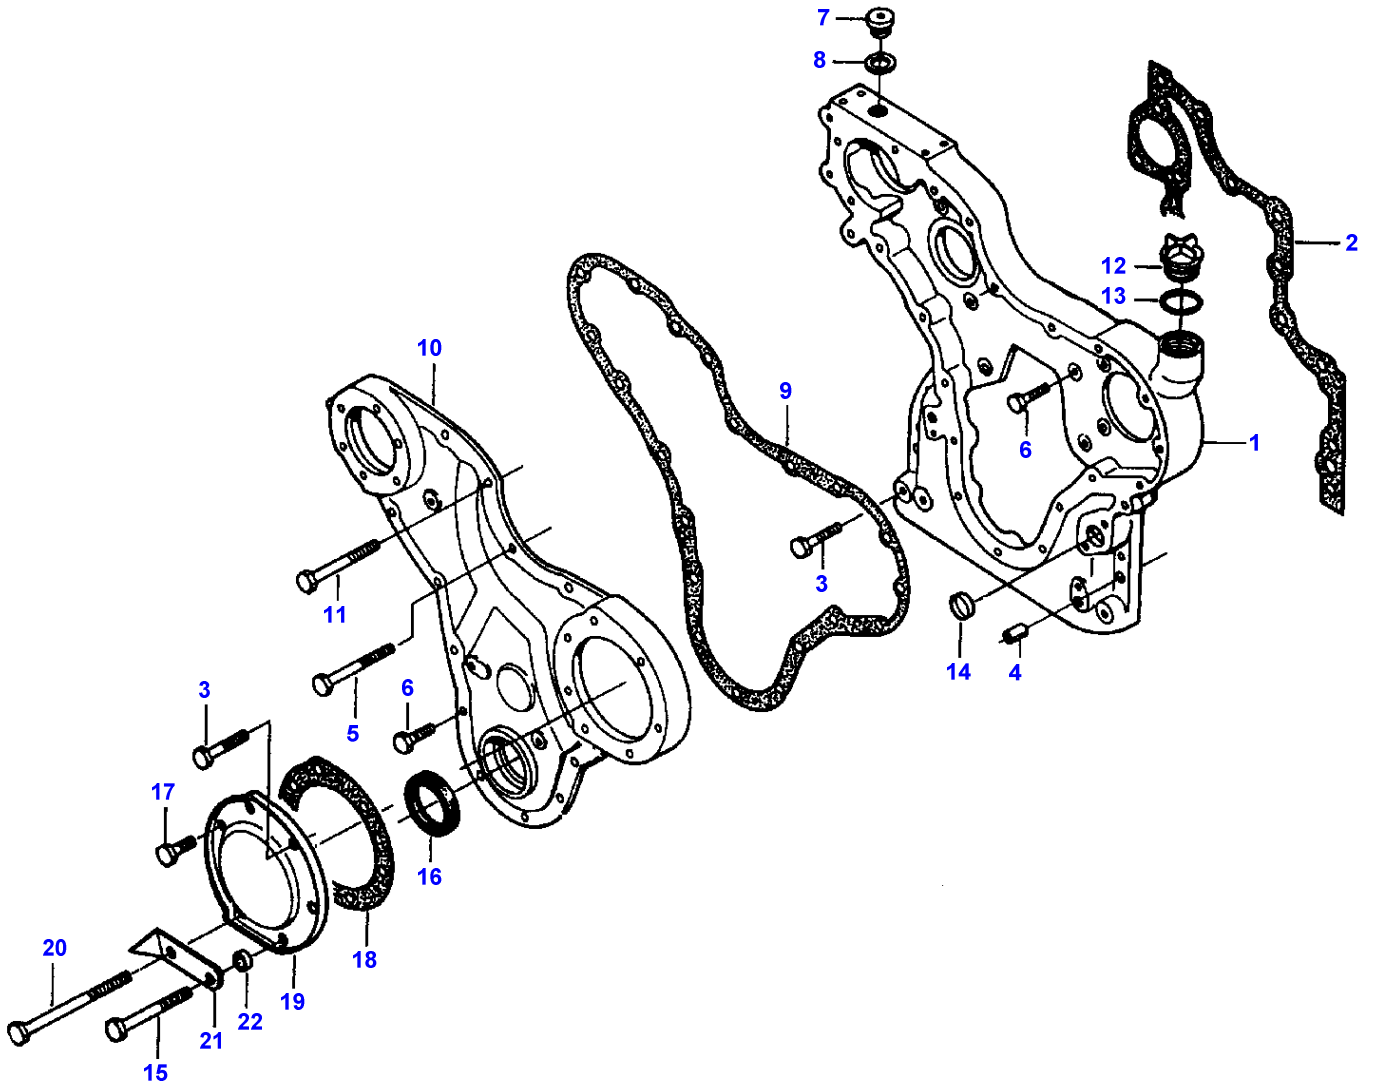

1-HB03-007-A

MASSEY FERGUSON

MF 30/31XP/32/34/36/38/40 COMBINE ENGINES, VALMET - 1637219

1637219

TIMING GEAR HOUSING - ENGINE 612DSJL/290HP

195

Item	Part Number	Qty	Description	Comments
				ENGINE 612DSJL/290HP
1	V836352670	1	Gear Case Assy.	
2	V836112390	1	Gasket	
3	V529801440	6	Screw	
4	V598359850	4	Pin	
5	V529801500	3	Screw	
6	V528801400	18	Screw	
7	V640325018	1	Plug	
8	V615881822	1	Seal	
9	V836117329	1	Gasket	
10	V836117328	1	Cover	
11	V529801530	1	Screw	
12	V836017927	1	Plug	
13	V614603540	1	O Ring	
14	V836006684	1	Cover	Up to Serial or Engine Number C 2023
	V640016026	1	Plug	From Serial or Engine Number C 2024
15	V529801460	2	Screw	
16	V614105880	1	Seal	
17	V528801360	2	Screw	
18	V836112272	1	Gasket	
19	V836120144	1	Cover	
20	V529801562	1	Screw	
21	V836322291	1	Indicator	Up to Serial or Engine Number C 2023
	V836352823	1	Plate	From Serial or Engine Number C 2024
22	V836006656	1	Gasket	Up to Serial or Engine Number C 2023
	V836019695	2	Sleeve	From Serial or Engine Number C 2024