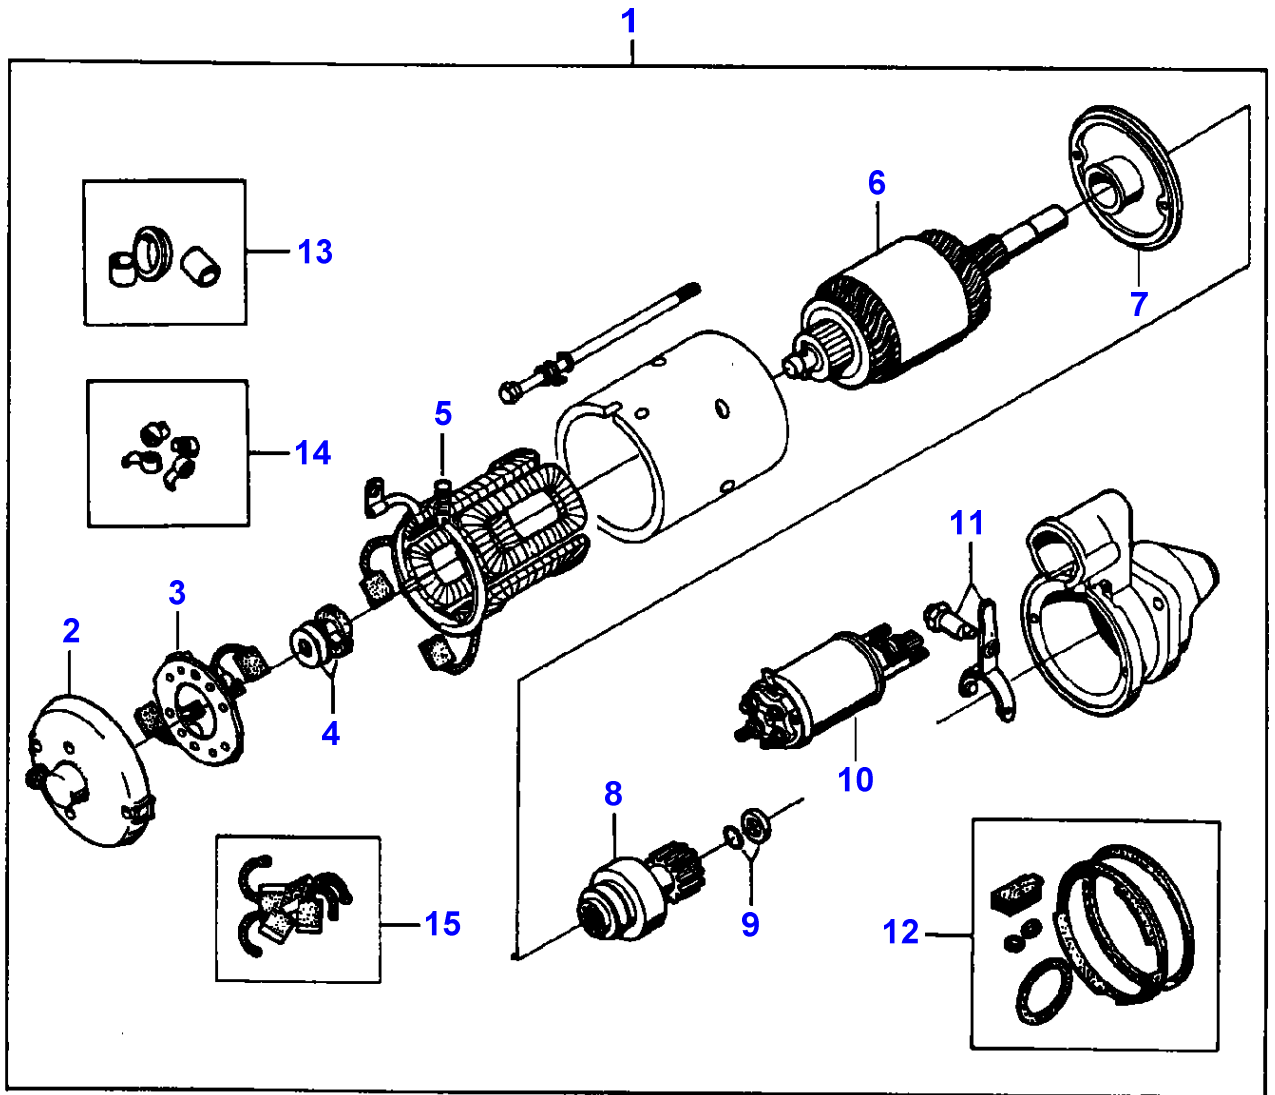

1-HB25-007-A

MASSEY FERGUSON

MF 30/31XP/32/34/36/38/40 COMBINE ENGINES, VALMET - 1637219

1637219

STARTER MOTOR - ENGINE 612DSJL/290HP

222

Item	Part Number	Qty	Description	Comments
				ENGINE 612DSJL/290HP
1	V835346811	1	Startermotor	
2	V835331862	1	Flange	(1)
3	V836015847	1	Holder	(1)
4	V836015839	1	Bush	(1)
5	V836640938	1	Startermotor	(1)
6	3473800M91	1	Armature	(1)
7	V835331867	1	Flange	(1)
8	V835331868	1	Flinger	(1)
9	V835331865	1	Washer	(1)
10	V836640946	1	Solenoid	(1)
11	V835331869	1	Fork	(1)
12	V835331870	1	Kit, Joint	(1)
13	V836015848	1	Kit, Bush	(1)
14	V836015232	1	Kit, Spring	(1)
15	V836015230	1	Kit, Brush	(1)