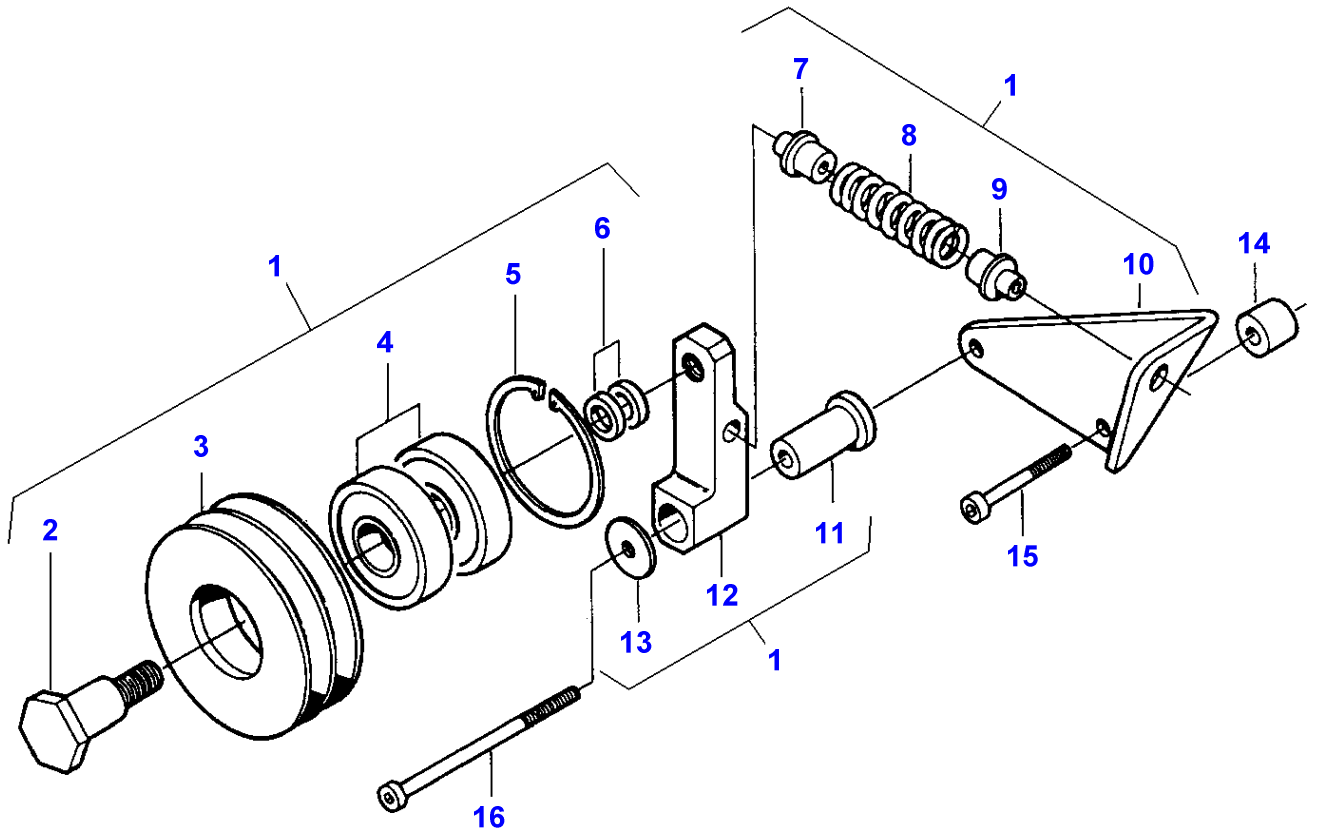

1-HB23-006-A

MASSEY FERGUSON

MF 30/31XP/32/34/36/38/40 COMBINE ENGINES, VALMET - 1637219

1637219

BELT TENSIONER - ENGINE 612DSJL/290CH FROM S/N C 5509

220

Item	Part Number	Qty	Description	Comments
				ENGINE 612DSJL/290CH FROM S/N C 5509
1	V836352787	1	Kit	
2	V835328920	1	Shaft	(1)
3	V835328919	1	Pulley	(1)
4	V610063044	2	Bearing Assy	(1)
5	V617330052	1	Circlip	(1)
6	V836328922	2	Sleeve	(1)
8	V836352610	1	Spring	(1)
9	V836352611	2	Spring Plate	(1)
10	V836352785	1	Bracket	(1)
11	V836352613	1	Sleeve	(1)
12	V836352612	1	Housing	(1)
13	V836017779	1	Washer	(1)
14	V836652095	2	Sleeve	
15	V581804680	1	Screw	
16	V581704770	1	Screw