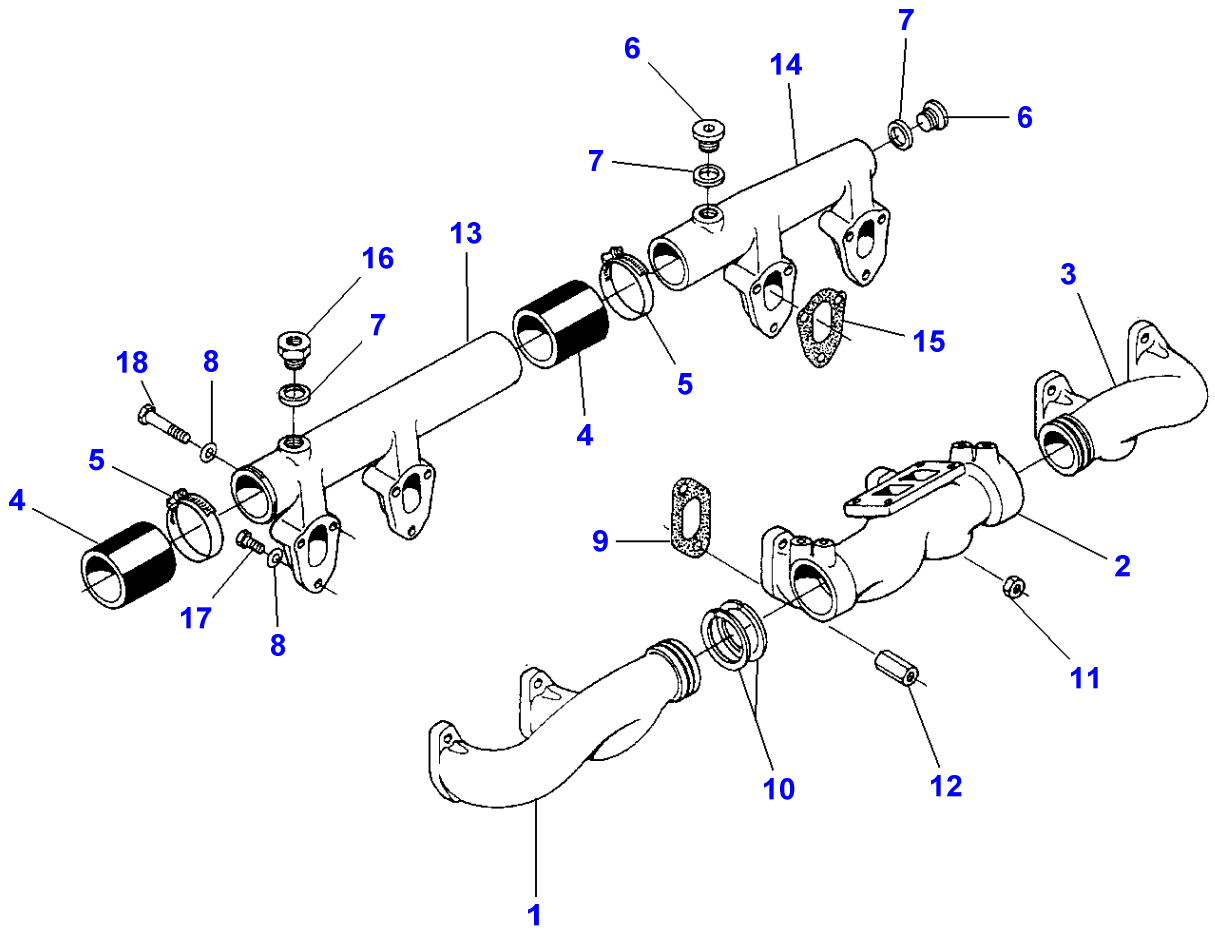

1-HB19-006-A

MASSEY FERGUSON

MF 30/31XP/32/34/36/38/40 COMBINE ENGINES, VALMET - 1637219

1637219

TURBOCHARGER-INLET AND EXHAUST MANIFOLD - ENGINE 612DSJL/290HP

216

Item	Part Number	Qty	Description	Comments
				ENGINE 612DSJL/290HP
1	V836322794	1	Manifold	
2	V836322793	1	Manifold	
3	V836322795	1	Manifold	
4	V836122248	2	Hose	
5	V602061668	4	Clamp	Repairs and replaces V602083550
6	V640325018	2	Plug	
7	V615881822	3	Seal	
8	V500950800	12	Washer	
9	V836122886	6	Joint	
10	V836316519	4	Segment	
11	V504801002	11	Nut	
12	V836020147	1	Nut	
13	V836340898	1	Parts Pack	
14	V836340898	1	Parts Pack	
15	V836322247	4	Joint	
16	V836119643	1	Plug	
17	V528801380	4	Screw	
18	V529801460	8	Screw