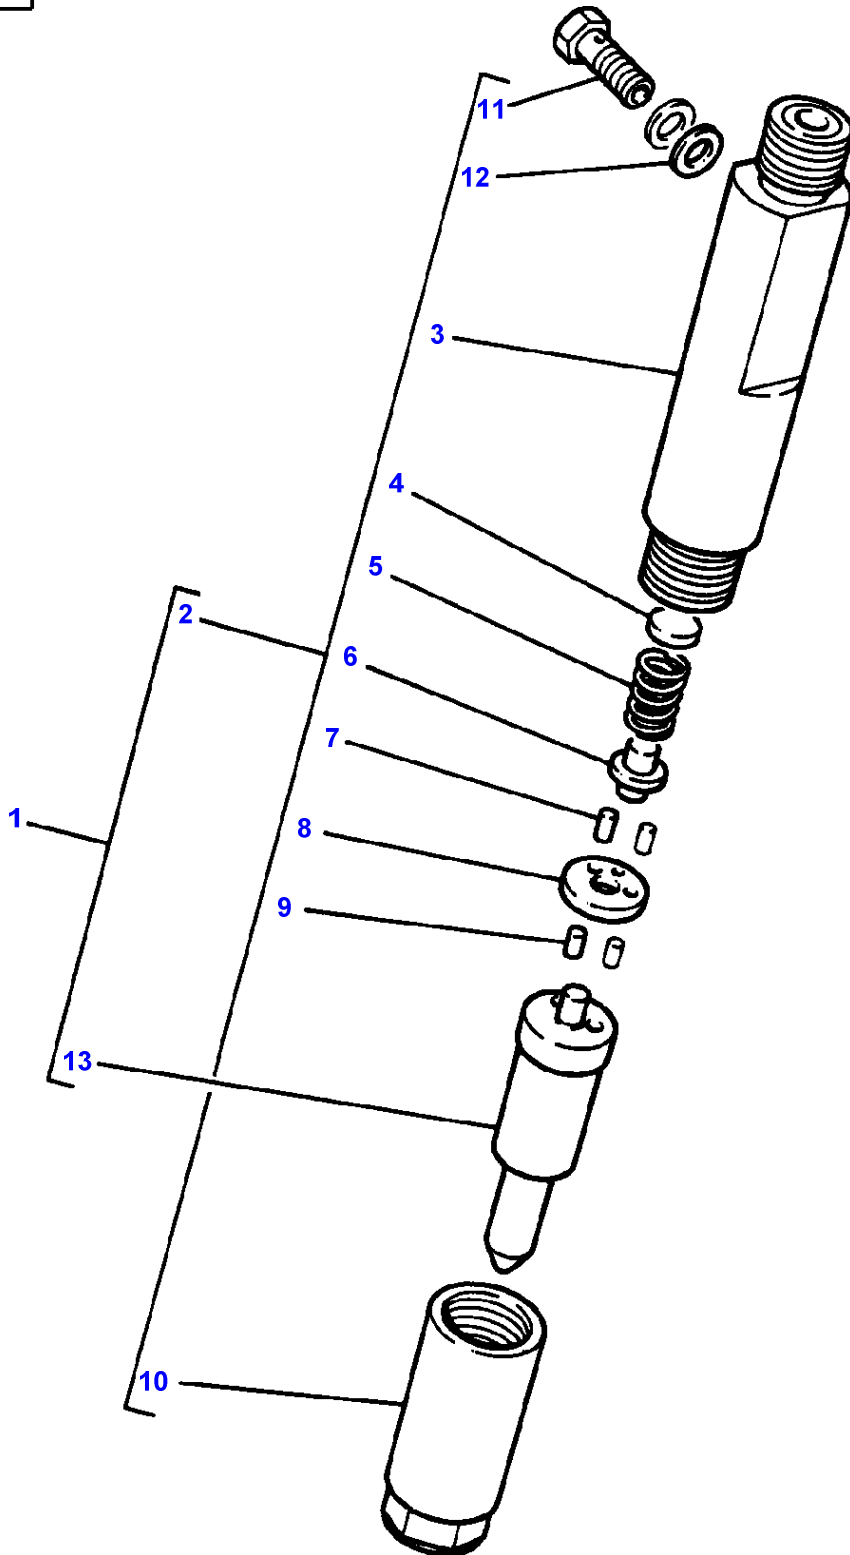

1-HB17-006-A

Item	Part Number	Qty	Description	Comments
				ENGINE 612DSJL/290HP
1	V836339180	1	Atomiser	See Page - Reference Number 210/1
2	V835331100	1	Atomiser	(1)
3		X	Holder	(2)
				Not serviced, order REF.2
4	V835339235	X	Shim	(2)
				Thickness 1.00MM
4	V835339236	X	Shim	(2)
				Thickness 1.02MM
4	V835339237	X	Shim	(2)
				Thickness 1.04MM
4	V835339238	X	Shim	(2)
				Thickness 1.06MM
4	V835339239	X	Shim	(2)
				Thickness 1.08MM
4	V835339240	X	Shim	(2)
				Thickness 1.10MM
4	V835339241	X	Shim	(2)
				Thickness 1.12MM
4	V835339242	X	Shim	(2)
				Thickness 1.14MM
4	V835339243	X	Shim	(2)
				Thickness 1.16MM
4	V835339244	X	Shim	(2)
				Thickness 1.18MM
4	V835339245	X	Shim	(2)
				Thickness 1.20MM
4	V835339246	X	Shim	(2)
				Thickness 1.22MM
4	V835339247	X	Shim	(2)
				Thickness 1.24MM
4	V835339248	X	Shim	(2)
				Thickness 1.26MM
4	V835339249	X	Shim	(2)
				Thickness 1.28MM
4	V835339250	X	Shim	(2)
				Thickness 1.30MM
4	V835339251	X	Shim	(2)
				Thickness 1.32MM
4	V835339252	X	Shim	(2)
				Thickness 1.34MM
4	V835339253	X	Shim	(2)
				Thickness 1.36MM
4	V835339254	X	Shim	(2)
				Thickness 1.38MM
4	V835339255	X	Shim	(2)
				Thickness 1.40MM
4	V835339256	X	Shim	(2)
				Thickness 1.42MM
4	V835339257	X	Shim	(2)
				Thickness 1.44MM
4	V835339258	X	Shim	(2)
				Thickness 1.46MM
4	V835339259	X	Shim	(2)
				Thickness 1.48MM
4	V835339260	X	Shim	(2)
				Thickness 1.50MM
4	V835339261	X	Shim	(2)
				Thickness 1.52MM
4	V835339262	X	Shim	(2)
				Thickness 1.54MM
4	V835339263	X	Shim	(2)
				Thickness 1.56MM
4	V835339264	X	Shim	(2)
				Thickness 1.58MM
4	V835339265	X	Shim	(2)
				Thickness 1.60MM
4	V835339266	X	Shim	(2)
				Thickness 1.62MM