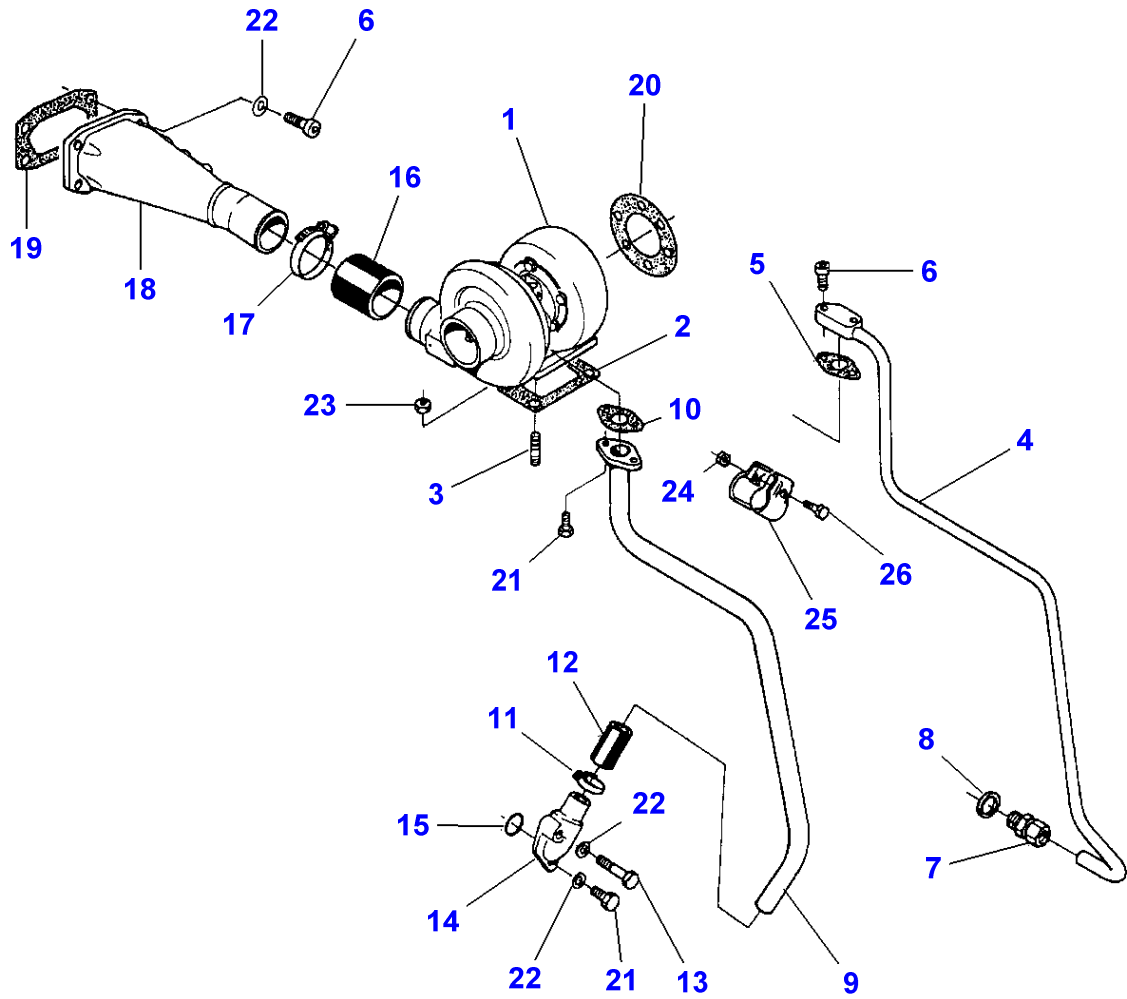

1-HB20-006-A

MASSEY FERGUSON

MF 30/31XP/32/34/36/38/40 COMBINE ENGINES, VALMET - 1637219

1637219

TURBOCHARGER-PIPES - ENGINE 612DSJL/290HP

214

Item	Part Number	Qty	Description	Comments
				ENGINE 612DSJL/290HP
1	V836340641	1	Turbocharger	See Page - Reference Number 215
2	V836316726	1	Gasket	
3	V546801780	4	Stud	
4	V836338621	1	Pipe	
5	V836308344	1	Joint	
6	V581804630	6	Screw	
7	V641086012	1	Union	
8	V615881620	1	Seal	
9	V836338649	1	Pipe	
10	V836324580	1	Joint	
11	V602087528	2	Clamp	
12	V835324317	1	Hose	
13	V529801480	1	Screw	
14	V836346405	1	Tube	
15	V614603230	1	O Ring	
16	V836128181	1	Hose	
17	V602061668	2	Clamp	Repairs and replaces V602083550
18	V836338225	1	Pipe	
19	V836338372	1	Gasket	
20	V836338985	1	Gasket	
21	V528801380	3	Screw	
22	V500950800	6	Washer	
23	V521601000	4	Nut	
24	V510600602	2	Nut	
25	V835324324	4	Clamp	
26	V529801112	2	Screw