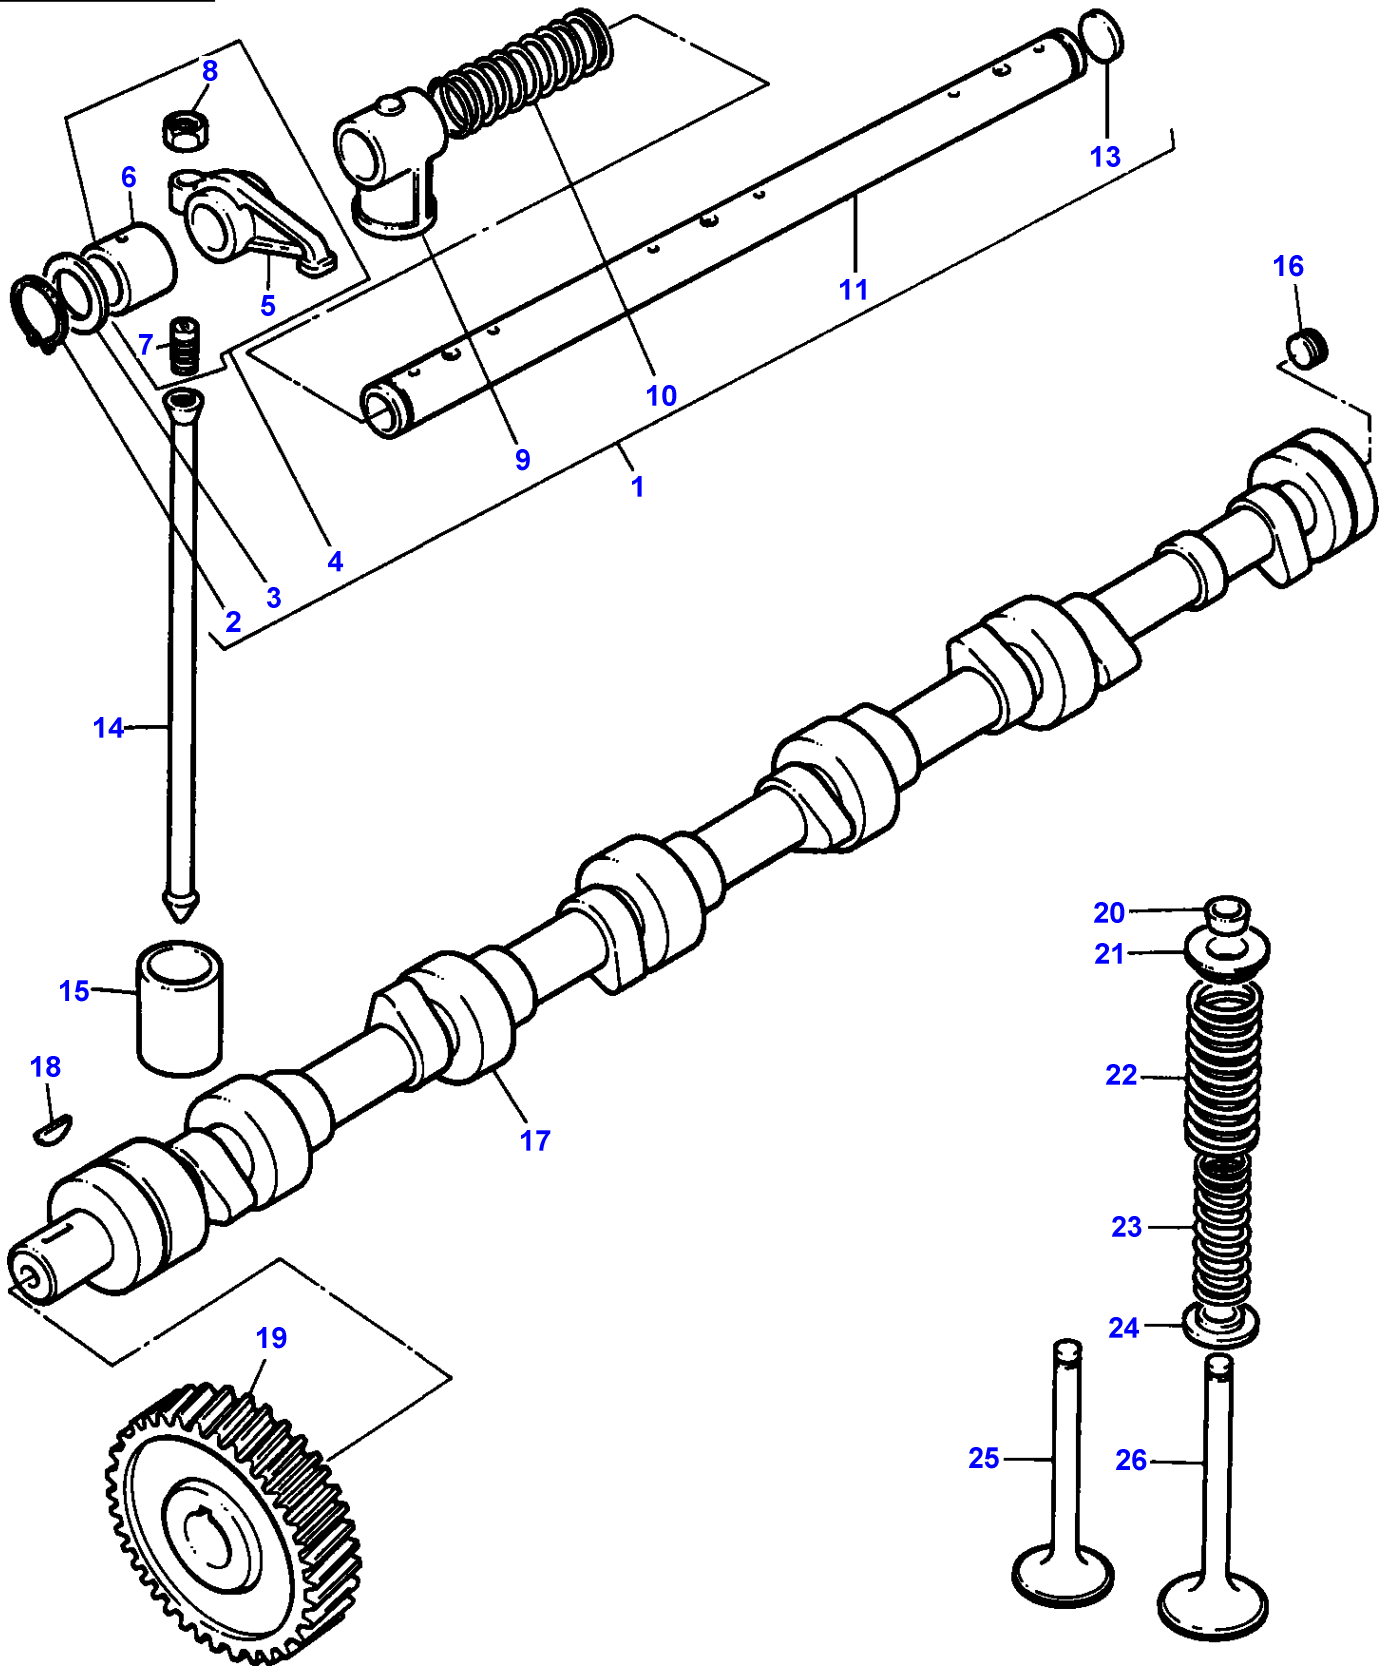

1-HB06-008-A

MASSEY FERGUSON

MF 30/31XP/32/34/36/38/40 COMBINE ENGINES, VALMET - 1637219

1637219

VALVE MECHANISM - ENGINE 612DSJL/290HP

198

Item	Part Number	Qty	Description	Comments
				ENGINE 612DSJL/290HP
1	V836007816	2	Rocker Shaft	
2	V617300020	4	Clip	(1)
3	V836006581	4	Washer	(1)
4	V835328363	6	Rocker	(1)
5		12	Rocker	(4) Not serviced, order REF.4
6	V836006586	12	Bush	(4)
7	V836010106	12	Screw	(4)
8	V504800800	12	Nut	(4)
9	V836006580	6	Bracket	(1)
10	V836006582	4	Spring	(1)
11	V836007569	2	Shaft	(1)
12		2	Shaft	(11) Not serviced, order REF.11
13	V640016014	2	Plug	(11)
14	V836336341	12	Rod	
15	V836014264	12	Tappet	
16	V640025010	2	Plug	
17	V836322170	1	Camshaft	
18	V603305760	1	Key	
19	V836347918	1	Gear	
20	V836006578	24	Cotter	
21	V836006577	12	Cup	
22	V836117910	12	Spring	
23	V836006574	12	Spring	
24	V836006579	12	Washer	
25	3637641M1	6	Valve	
26	3637642M1	6	Valve