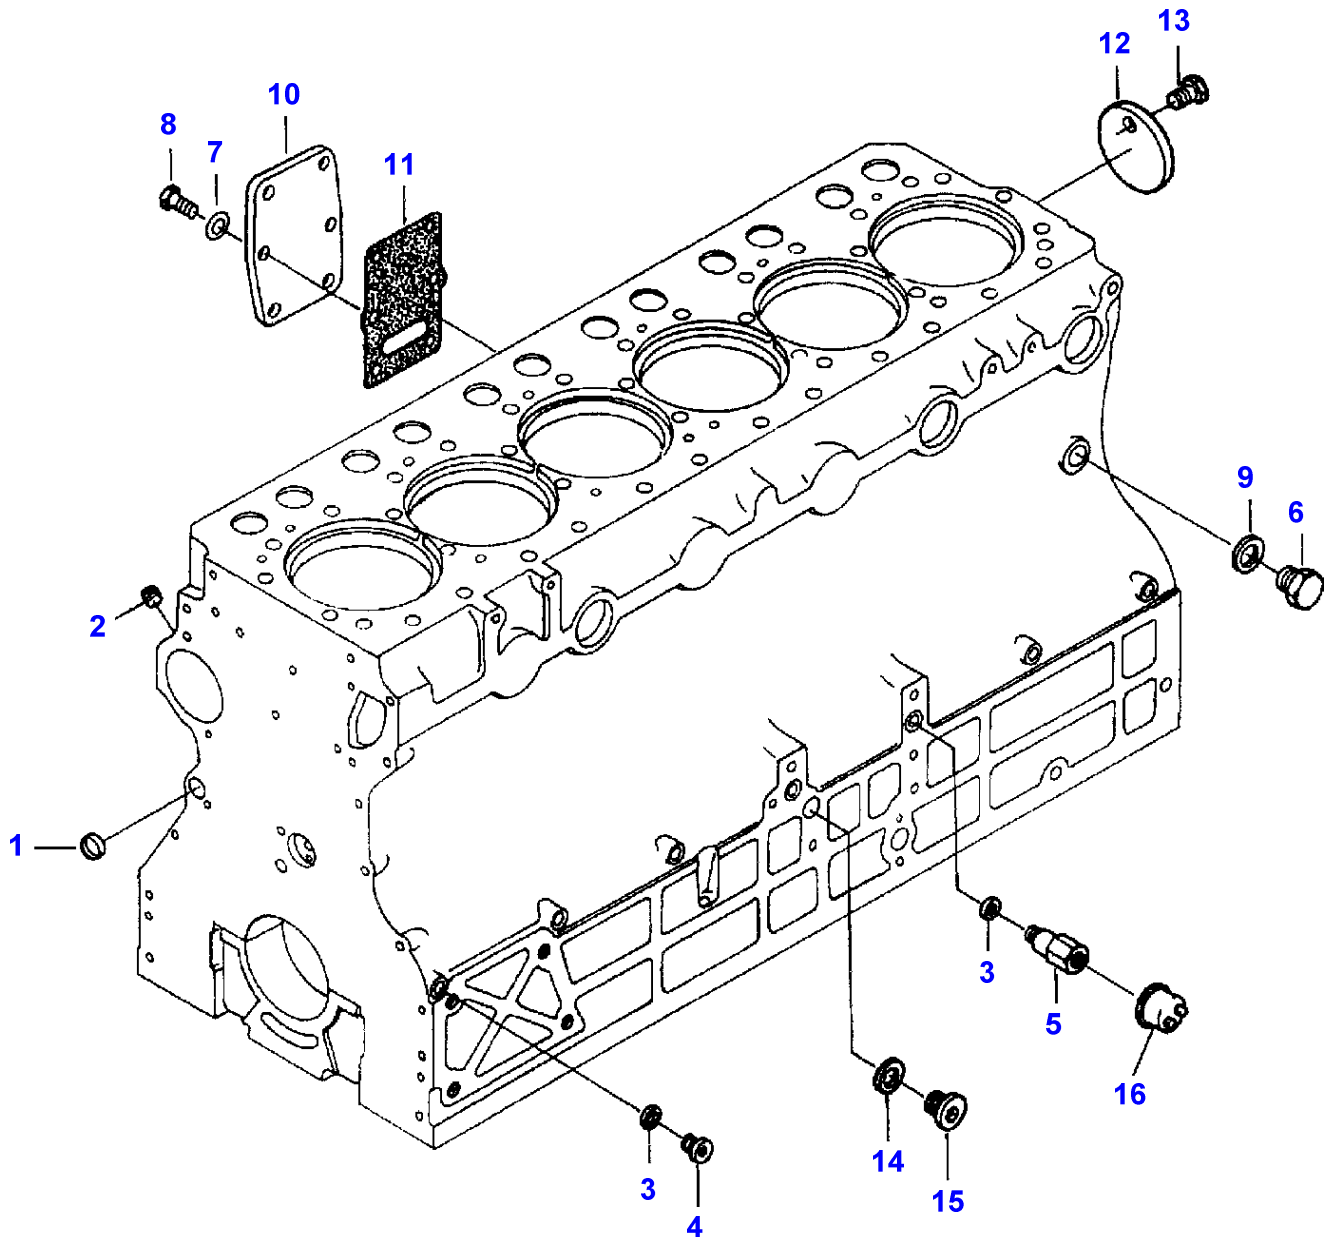

1-HB02-012-C

MASSEY FERGUSON**MF 30/31XP/32/34/36/38/40 COMBINE ENGINES, VALMET - 1637219**

1637219

CYLINDER BLOCK - ENGINE 612DSJL/290HP

193

Item	Part Number	Qty	Description	Comments
				ENGINE 612DSJL/290HP
1	V836347916	1	Cylinder Block	
2	V835346889	1	Bush	(1)
3	V836322975	1	Bush	(1)
4	V836322608	2	Bush	(1)
5	V836322609	2	Bush	(1)
6	V836322610	1	Bush	(1)
7	V640016040	3	Plug	(1)
8	V836324757	6	Bearing Carrier	(1)
9	V836214478	12	Bush	(8)
10	V836324756	1	Bearing Carrier	(1)
11	V836214478	2	Bush	(10)
12	V529903180	14	Screw	(1)
13	V640016032	1	Plug	(1)
14	3637621M1	6	Liner	STANDARD
	V836338436	6	Liner	Thickness 9.08MM.
	V836338437	6	Liner	Thickness 9.13MM.
	V836338438	6	Liner	Thickness 9.23MM.
15	V836338601	6	Valve	
16	V835322233	12	O Ring	
17	V835336903	6	O Ring	
18	V614605125	1	O Ring	Up to Serial or Engine Number D 5221
19	V836122760	1	Gear	
20	V836122757	1	Shaft	(19)
21	V610071079	2	Bearing	(19)
22	V836122756	1	Gear	(19)
23	V836122759	1	Flange	(19)
24	V528801360	4	Screw	(19)
25	V529902720	1	Screw	
26	V836122758	1	Flange	
27	V836114523	1	Pin	
28	V836014334	1	Pipe	
29	V836338602	6	Pipe	
30	V836852744	1	Plug	From Serial or Engine Number D 5222
31		1	Bearing Carrier	(8) Not serviced, order REF.8
32		1	Bearing Carrier	(10) Not serviced, order REF.10

1-HB02-013-A

MASSEY FERGUSON**MF 30/31XP/32/34/36/38/40 COMBINE ENGINES, VALMET - 1637219****1637219****CYLINDER BLOCK - ENGINE EQUIPEMENT 612DSJL/290CH****194**

Item	Part Number	Qty	Description	Comments
				ENGINE EQUIPEMENT 612DSJL/290CH
1	V640016016	4	Plug	
2	V640025010	X	Plug	
3	V615571014	10	Seal	
4	V640325110	8	Plug	
5	V836120022	2	Connection	
6	V836019756	1	Plug	
7	V500950800	6	Washer	
8	V528801380	6	Screw	
9	V615881822	1	Seal	
10	V836846444	1	Flange	
11	V836322852	1	Gasket	
12	V836124210	1	Plate	
13	V528802180	1	Screw	
14	V615881418	1	Seal	
15	V640325014	1	Plug	
16	V654100109	1	Sensor	