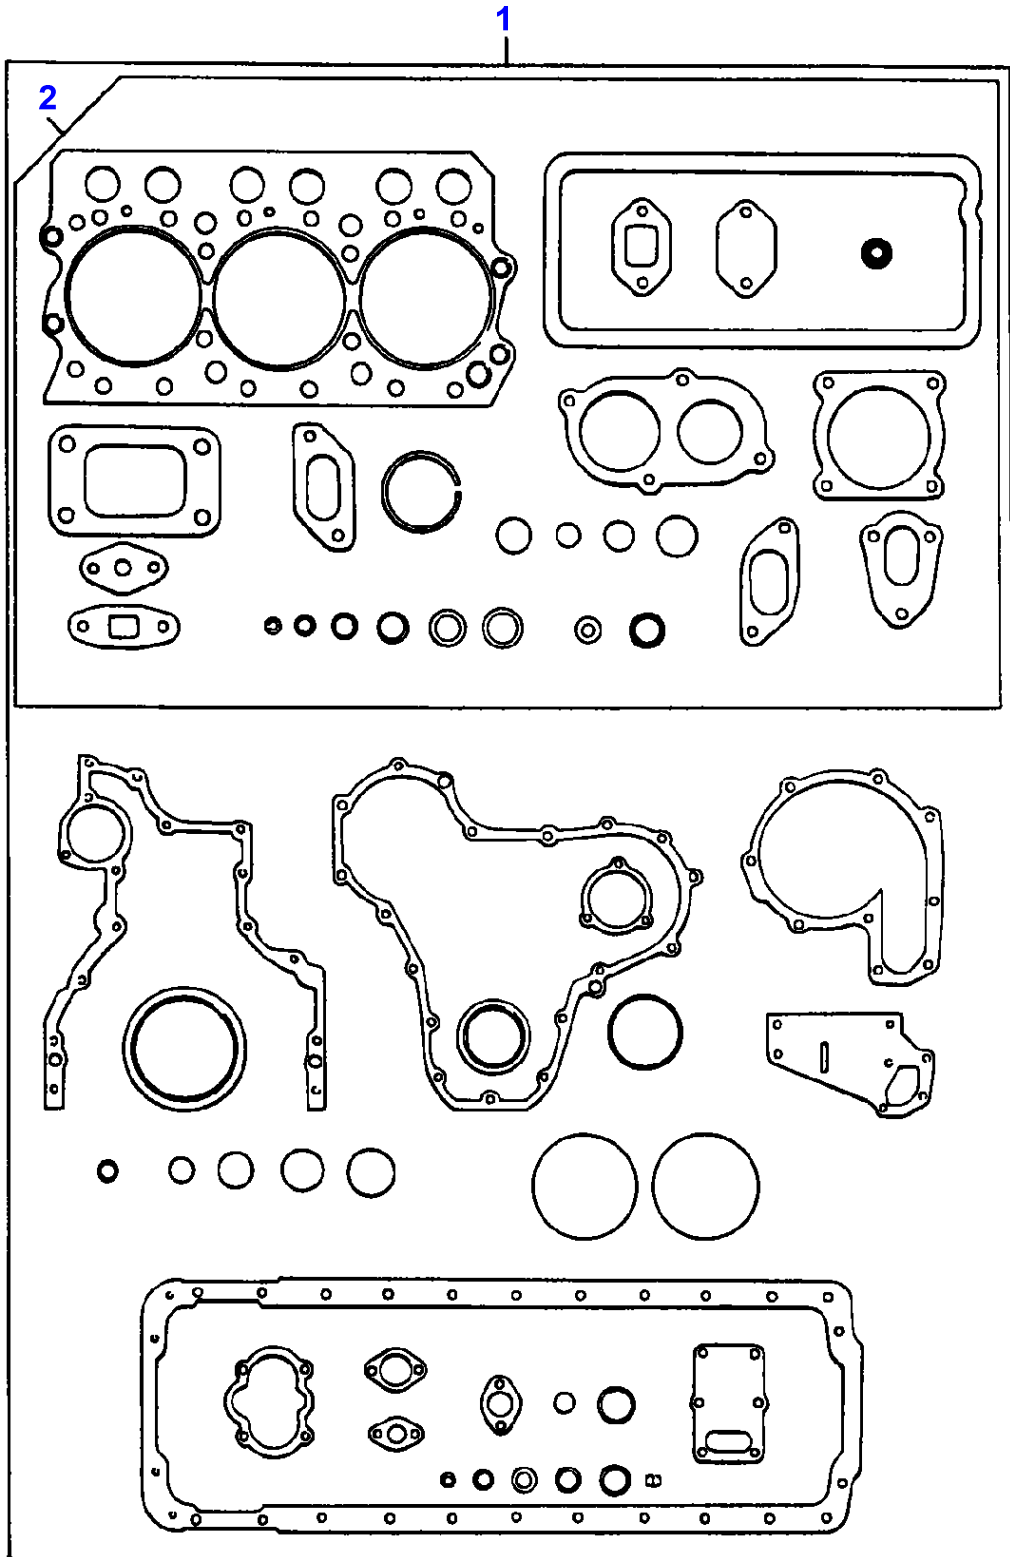

MASSEY FERGUSON

MF 30/31XP/32/34/36/38/40 COMBINE ENGINES, VALMET - 1637219

1637219

STOP SWITCH - ENGINE 612DSJL/290HP

223

Item	Part Number	Qty	Description	Comments
				ENGINE 612DSJL/290HP
1	V835331899	1	Solenoid	
2	V836347341	1	Bracket	
3	V528801082	4	Screw	
4	V504600602	5	Nut	
5	V835331901	1	Joint	
6	V836352810	1	Rod	
7	V836330046	1	Joint	
8	V836352811	1	Mounting	
9	V528800782	1	Screw	
10	V504600502	1	Nut	
11	V528801400	1	Screw	
12	V836329294	1	Bracket	
13	V836352735	1	Spring	
14	V836328421	2	Sleeve	
15	V529801990	2	Screw	
16	V529801102	1	Screw	
17	V510600602	2	Nut	

1-HB28-005-A