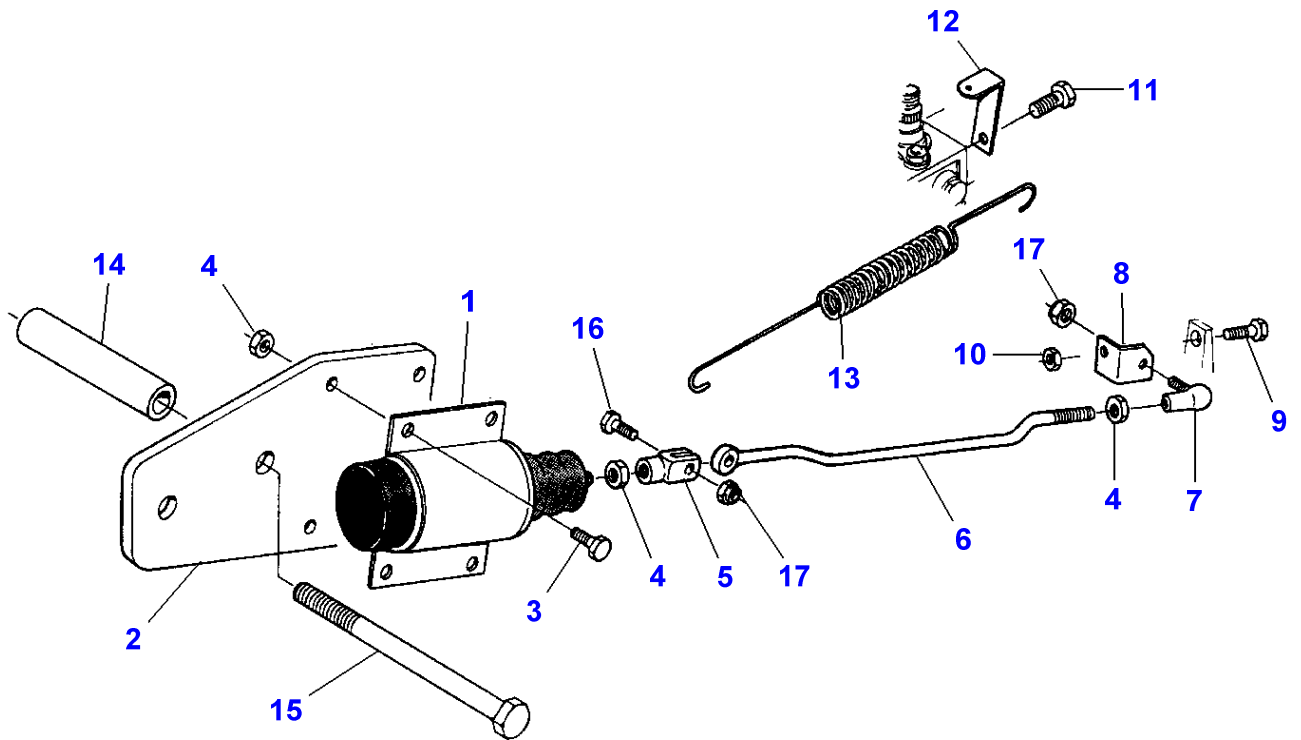

1-HB27-003-A

MASSEY FERGUSON

MF 30/31XP/32/34/36/38/40 COMBINE ENGINES, VALMET - 1637219

1637219

STOP SWITCH - ENGINE 612DSJL/290HP

223

Item	Part Number	Qty	Description	Comments
				ENGINE 612DSJL/290HP
1	V835331899	1	Solenoid	
2	V836347341	1	Bracket	
3	V528801082	4	Screw	
4	V504600602	5	Nut	
5	V835331901	1	Joint	
6	V836352810	1	Rod	
7	V836330046	1	Joint	
8	V836352811	1	Mounting	
9	V528800782	1	Screw	
10	V504600502	1	Nut	
11	V528801400	1	Screw	
12	V836329294	1	Bracket	
13	V836352735	1	Spring	
14	V836328421	2	Sleeve	
15	V529801990	2	Screw	
16	V529801102	1	Screw	
17	V510600602	2	Nut