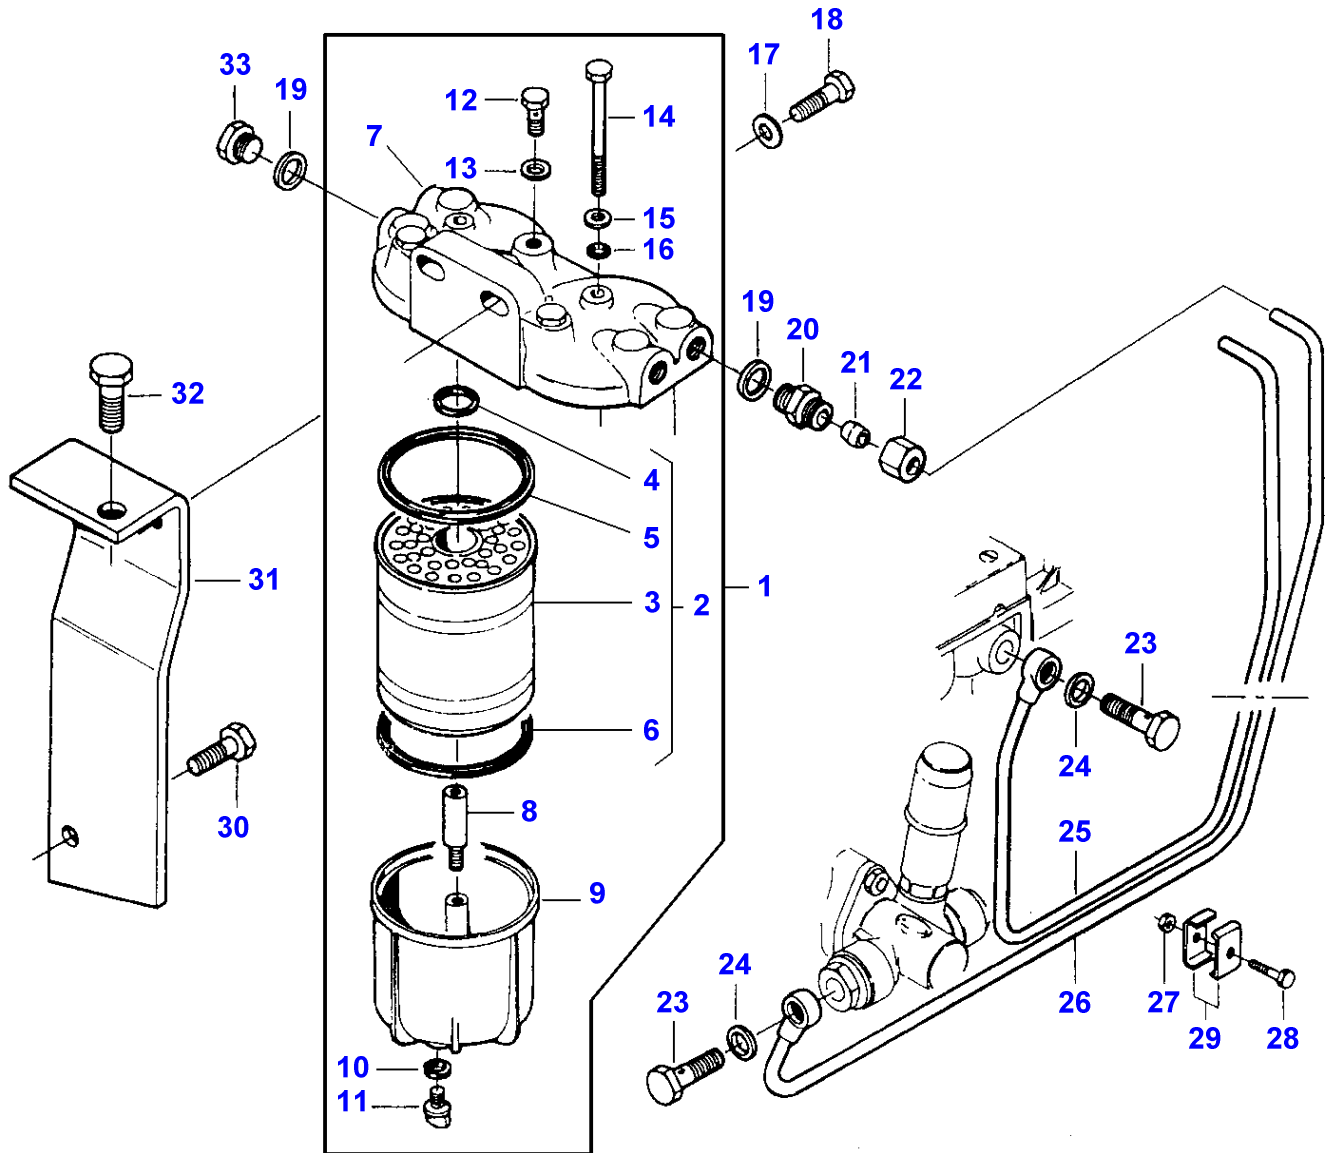

1-HB18-012-A

MASSEY FERGUSON

MF 30/31XP/32/34/36/38/40 COMBINE ENGINES, VALMET - 1637219

1637219

FUEL FILTER - ENGINE 612DSJL/290HP-DOUBLE FILTER

212

Item	Part Number	Qty	Description	Comments
				ENGINE 612DSJL/290HP-DOUBLE FILTER
1	V836339370	1	Fuel Filter	
2	1896287M91	2	Fuel Element	(1)
3		1	Element	(2) Not serviced, order REF.2
4	V836015142	1	O Ring	(2)
5	V835330014	1	Gasket	(2)
6	V835330015	1	Gasket	(2)
7	V836015959	1	Cover	(1)
8	V836339372	2	Stud	(1)
9	V836340045	2	Bowl	(1)
10	V836015147	2	Gasket	(1)
11	V836015148	2	Plug	(1)
12	V836015958	1	Screw	(1)
13	V615571014	1	Seal	(1)
14	V836015149	2	Screw	(1)
15	V836015918	2	Washer	(1)
16	V836015919	2	O Ring	(1)
17	V500151050	2	Washer	
18	V528801820	2	Screw	
19	V615581317	4	Seal	
20	V835329832	2	Union	
21	V641596010	2	Olive	
22	V641626010	2	Nut	
23	V640435010	2	Screw	
24	V615881420	4	Gasket	
25	V836352673	1	Pipe	
26	V836352672	1	Pipe	
27	V510600502	2	Nut	
28	V529800812	2	Screw	
29	V836324445	4	Clamp	
30	V528802200	1	Screw	
31	V836352671	1	Bracket	
32	V528802602	1	Screw	
33	V836117323	2	Plug