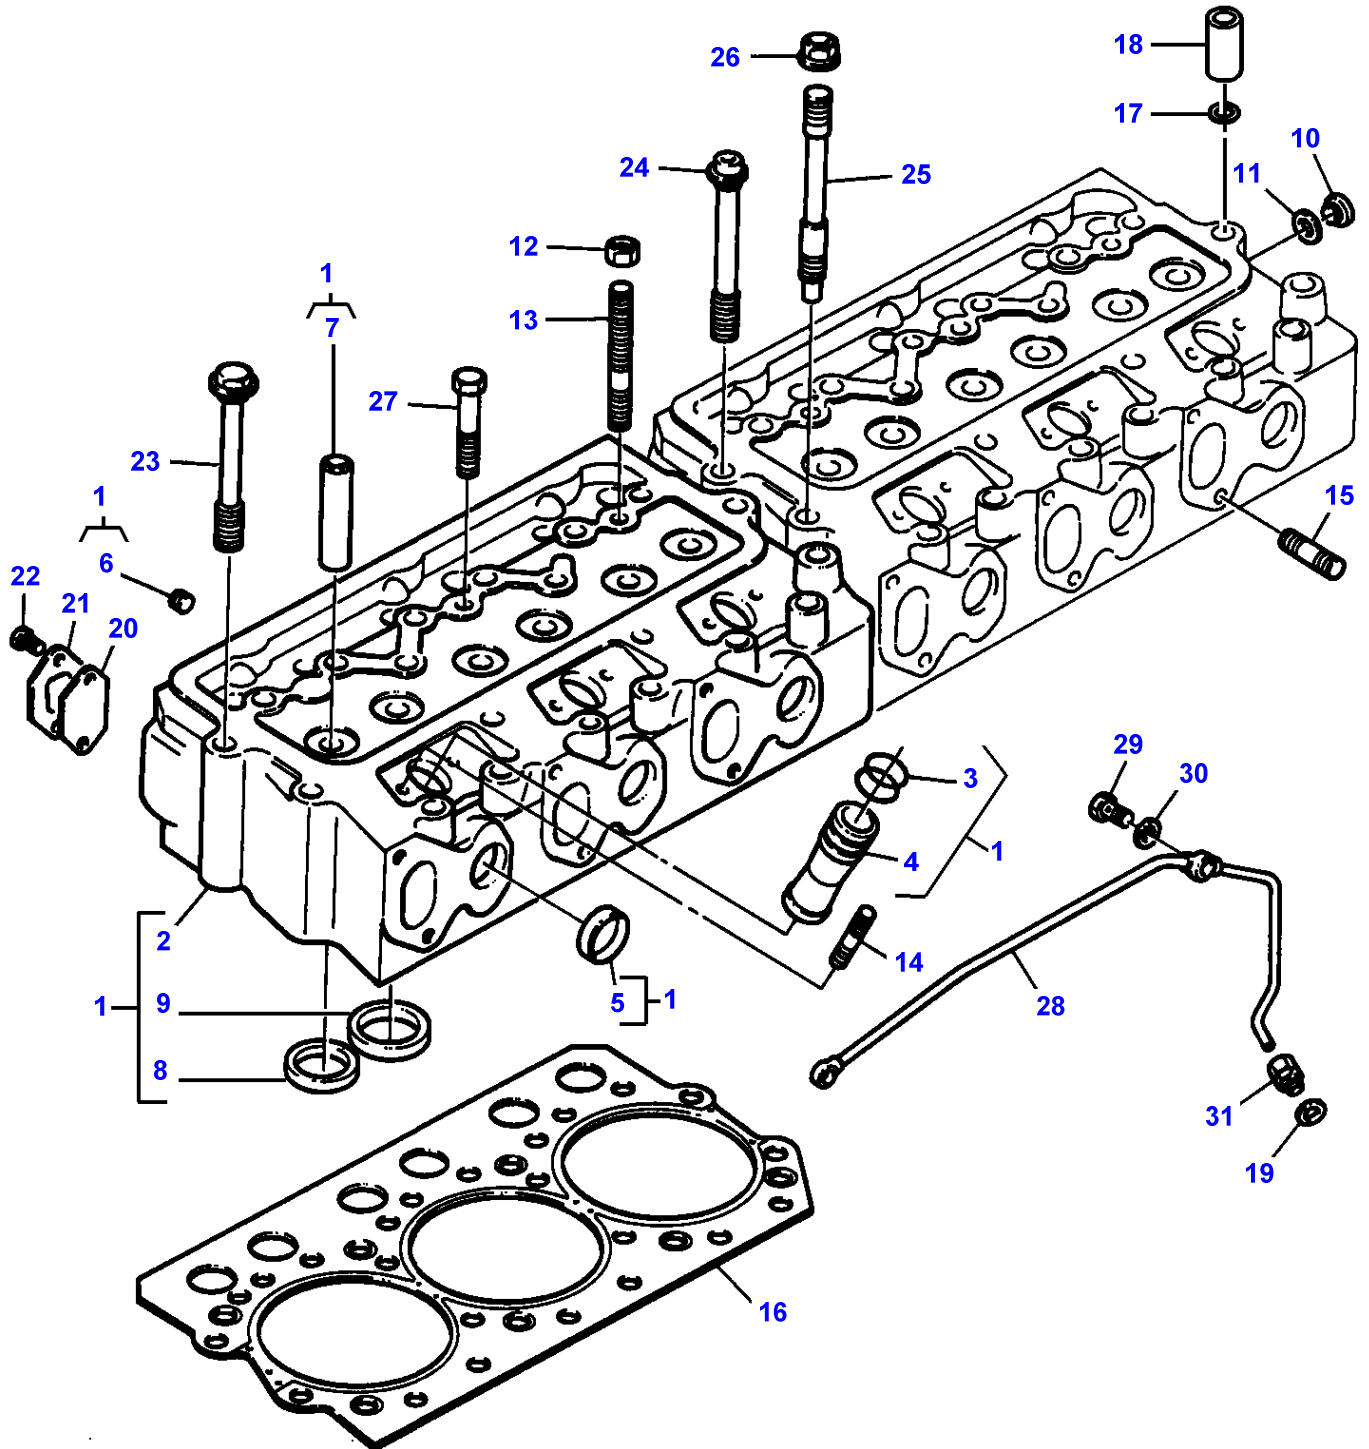

1-HB07-007-A

MASSEY FERGUSON

MF 30/31XP/32/34/36/38/40 COMBINE ENGINES, VALMET - 1637219

1637219

CYLINDER HEAD - ENGINE 612DSJL/290HP

199

Item	Part Number	Qty	Description	Comments
				ENGINE 612DSJL/290HP
1	V836322752	2	Cylinder Head	
2		1	Cylinder Head	(1) Not serviced, order REF.1
3	V614602415	6	O Ring	(1)
4	V836022081	3	Sleeve	(1)
	V836038723	X	Bush	
5	V640016036	3	Plug	(1)
6	V640025012	3	Plug	(1)
7	V836136051	6	Guide	(1)
8	V836117423	3	Valve Seat	(1)
	V836119004	X	Parts Pack	Diameter 43.2MM
	V836119005	X	Parts Pack	Diameter 43.4MM
9	V836119465	3	Valve Seat	(1)
	V836122965	X	Seat	Diameter 48.2MM
	V836122966	X	Parts Pack	Diameter 48.4MM
10	V640325110	2	Plug	
11	V615571014	2	Seal	
12	V504801002	8	Nut	
13	V836122994	4	Stud	
14	V546901435	12	Stud	
15	V546801815	12	Stud	
16	V836122443	2	Head Gasket	
17	V836329745	1	Washer	
18	V835329937	1	Nut	
19	V615571014	1	Seal	
20	V836322251	1	Gasket	
21	V836322250	1	Cover	
22	V581804570	2	Screw	
23	V835329931	34	Screw	
24	V835329932	2	Screw	
25	V835329936	4	Stud	
26	V835329930	4	Nut	
27	V529801910	2	Screw	
28	V836336446	1	Pipe	
29	V640435006	2	Screw	
30	V615571014	2	Seal	
31	V641096006	1	Connection