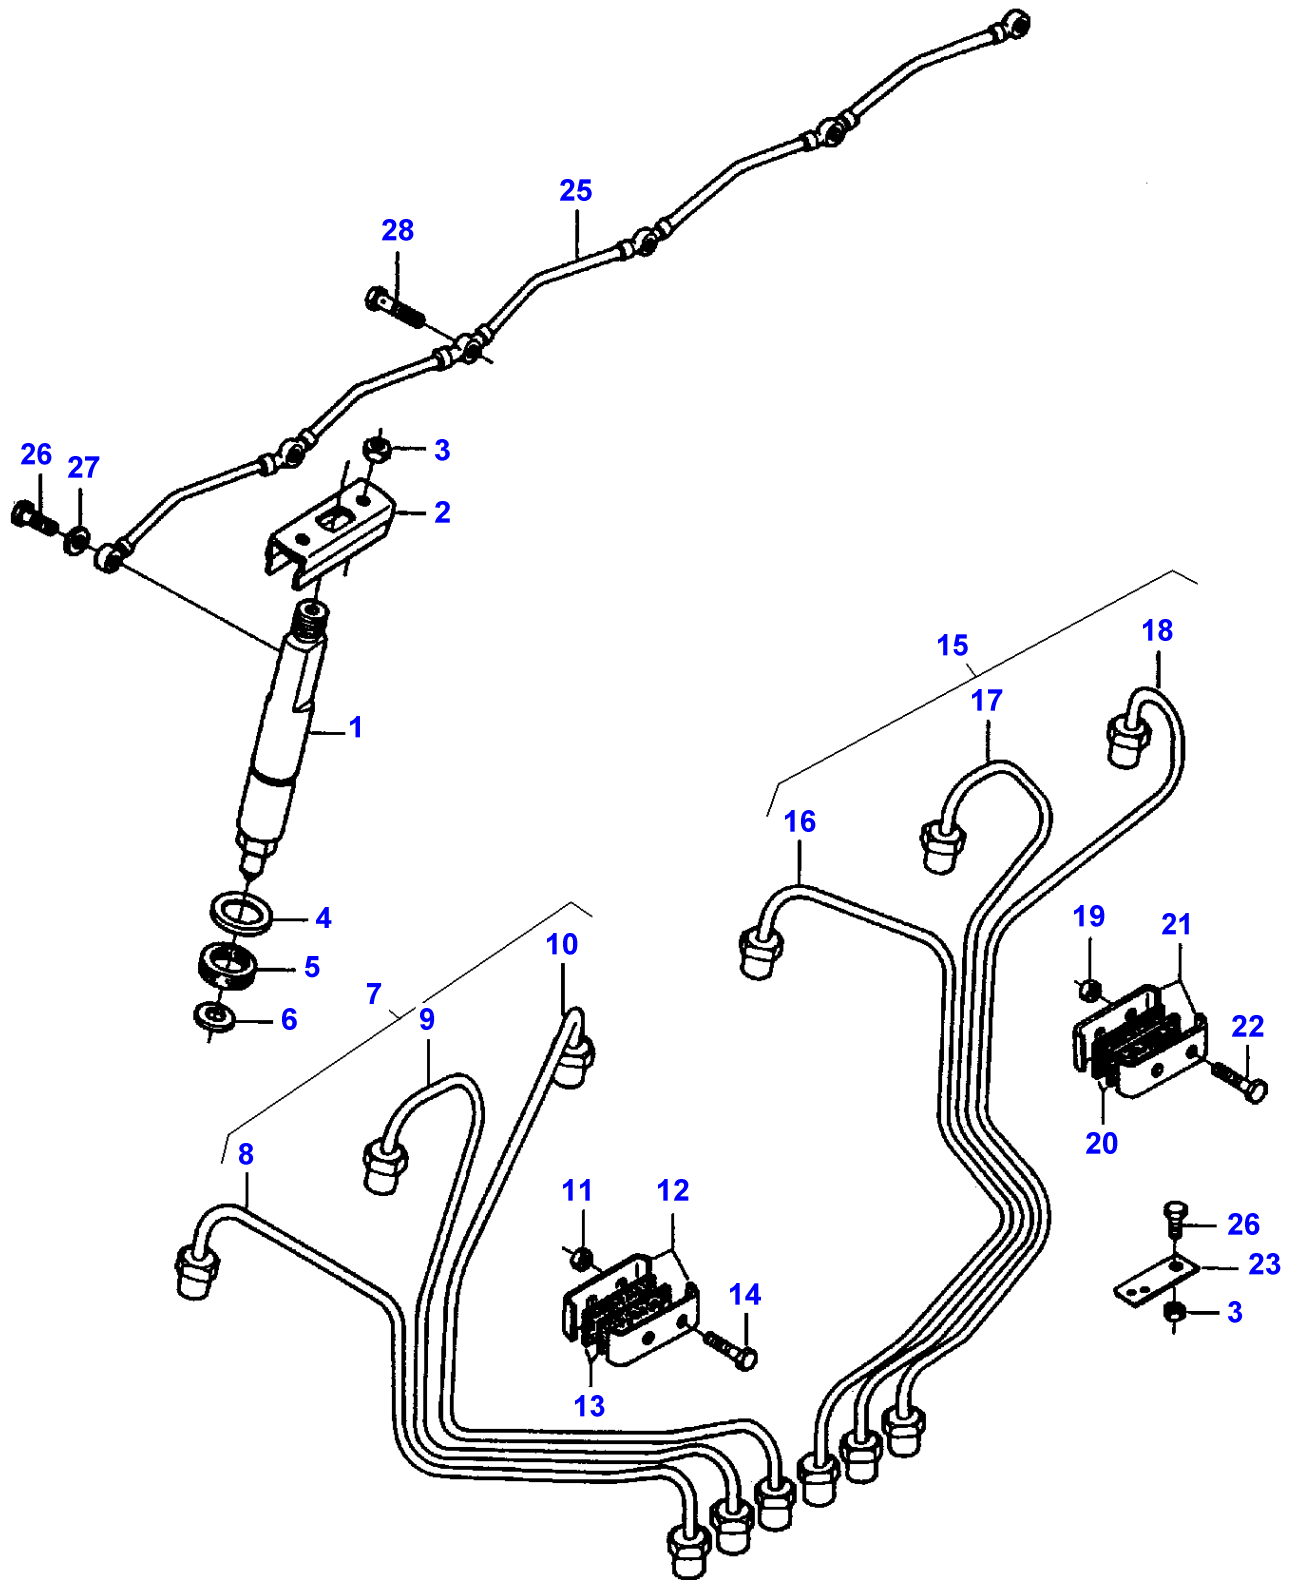

1-HB16-006-A

MASSEY FERGUSON

MF 30/31XP/32/34/36/38/40 COMBINE ENGINES, VALMET - 1637219

1637219

FUEL PIPINGS - ENGINE 612DSJL/290HP

210

Item	Part Number	Qty	Description	Comments
				ENGINE 612DSJL/290HP
1	V836339180	6	Atomiser	
2	V835331103	6	Retainer	
3	V504800800	13	Nut	
4	V835336275	6	Washer	
5	V835336276	6	Seal	
6	V899901495	6	Washer	
7	V836338625	1	Kit, Pipe	
8	V836338697	1	Injection Pipe	(7) NO.1
9	V836338698	1	Injection Pipe	(7) NO.2
10	V836338699	1	Injection Pipe	(7) NO.3
11	V504600502	4	Nut	(7)
12	V836324446	4	Holding Fixture	(7)
13	V836324443	4	Rubber Strap	(7)
14	V528800802	4	Screw	(7)
15	V836338626	1	Kit, Pipe	
16	V836338700	1	Injection Pipe	(15) NO.4
17	V836338701	1	Injection Pipe	(15) NO.5
18	V836338702	1	Injection Pipe	(15) NO.6
19	V504600502	4	Nut	(15)
20	V836324443	4	Rubber Strap	(15)
21	V836324446	4	Holding Fixture	(15)
22	V528800802	4	Screw	(15)
23	V835346007	1	Support	(15)
24	V528801360	1	Screw	
25	V836355330	1	Tube	Repairs and replaces V836336925
26	V835331289	5	Screw	
27	V615870710	13	Seal	
28	V835336943	1	Screw