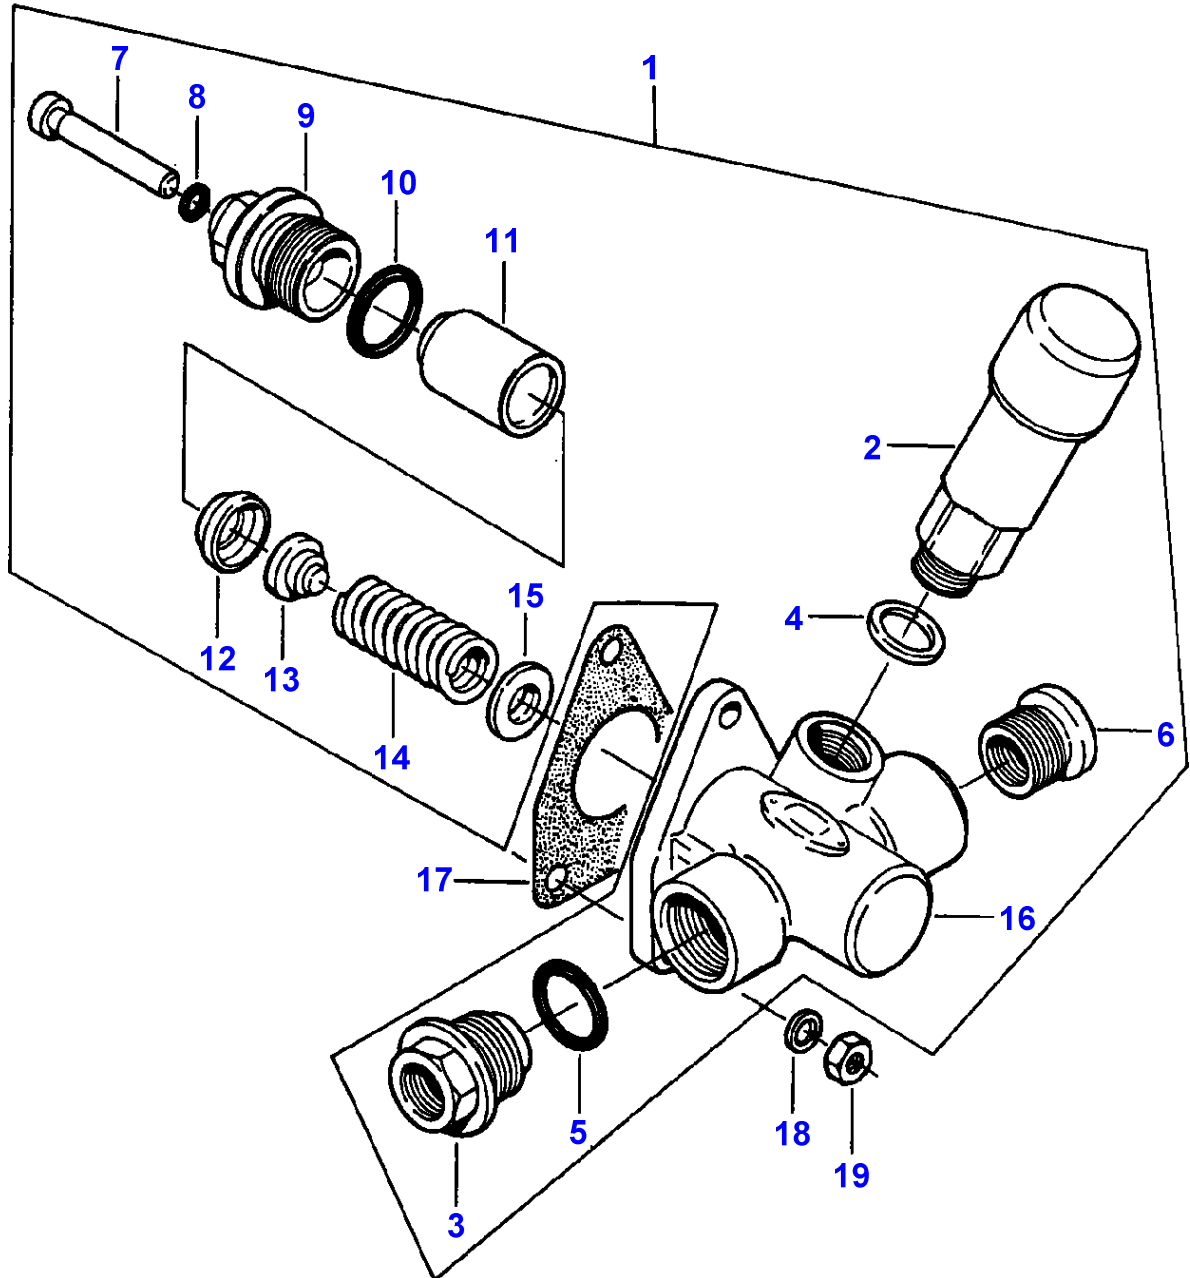

1-HB15-009-A

MASSEY FERGUSON

MF 30/31XP/32/34/36/38/40 COMBINE ENGINES, VALMET - 1637219

1637219

PUMP - ENGINE 612DSJL/290HP

209

Item	Part Number	Qty	Description	Comments
				ENGINE 612DSJL/290HP
1	V836340066	1	Pump	
2	V835339884	1	Pump	(1)
3	V835340020	1	Union	(1)
4	V615881620	1	Seal	(1)
5	V835340021	1	O Ring	(1)
6	V836340067	1	Union	(1)
7	V836340068	1	Clevis Pin	(1)
8	V836139015	1	O Ring	(1)
9	V836340069	1	Body	(1)
10	V835339876	1	O Ring	(1)
11	V835339877	1	Plunger	(1)
12	V835339882	1	Gasket	(1)
13	V835339880	2	Pressure Valve	(1)
14	V835339878	1	Spring	(1)
15	V835339879	2	Washer	(1)
16	V835340018	1	Housing	(1)
17	V836329194	1	Gasket	
18	V500450602	3	Washer	
19	V504600602	3	Nut