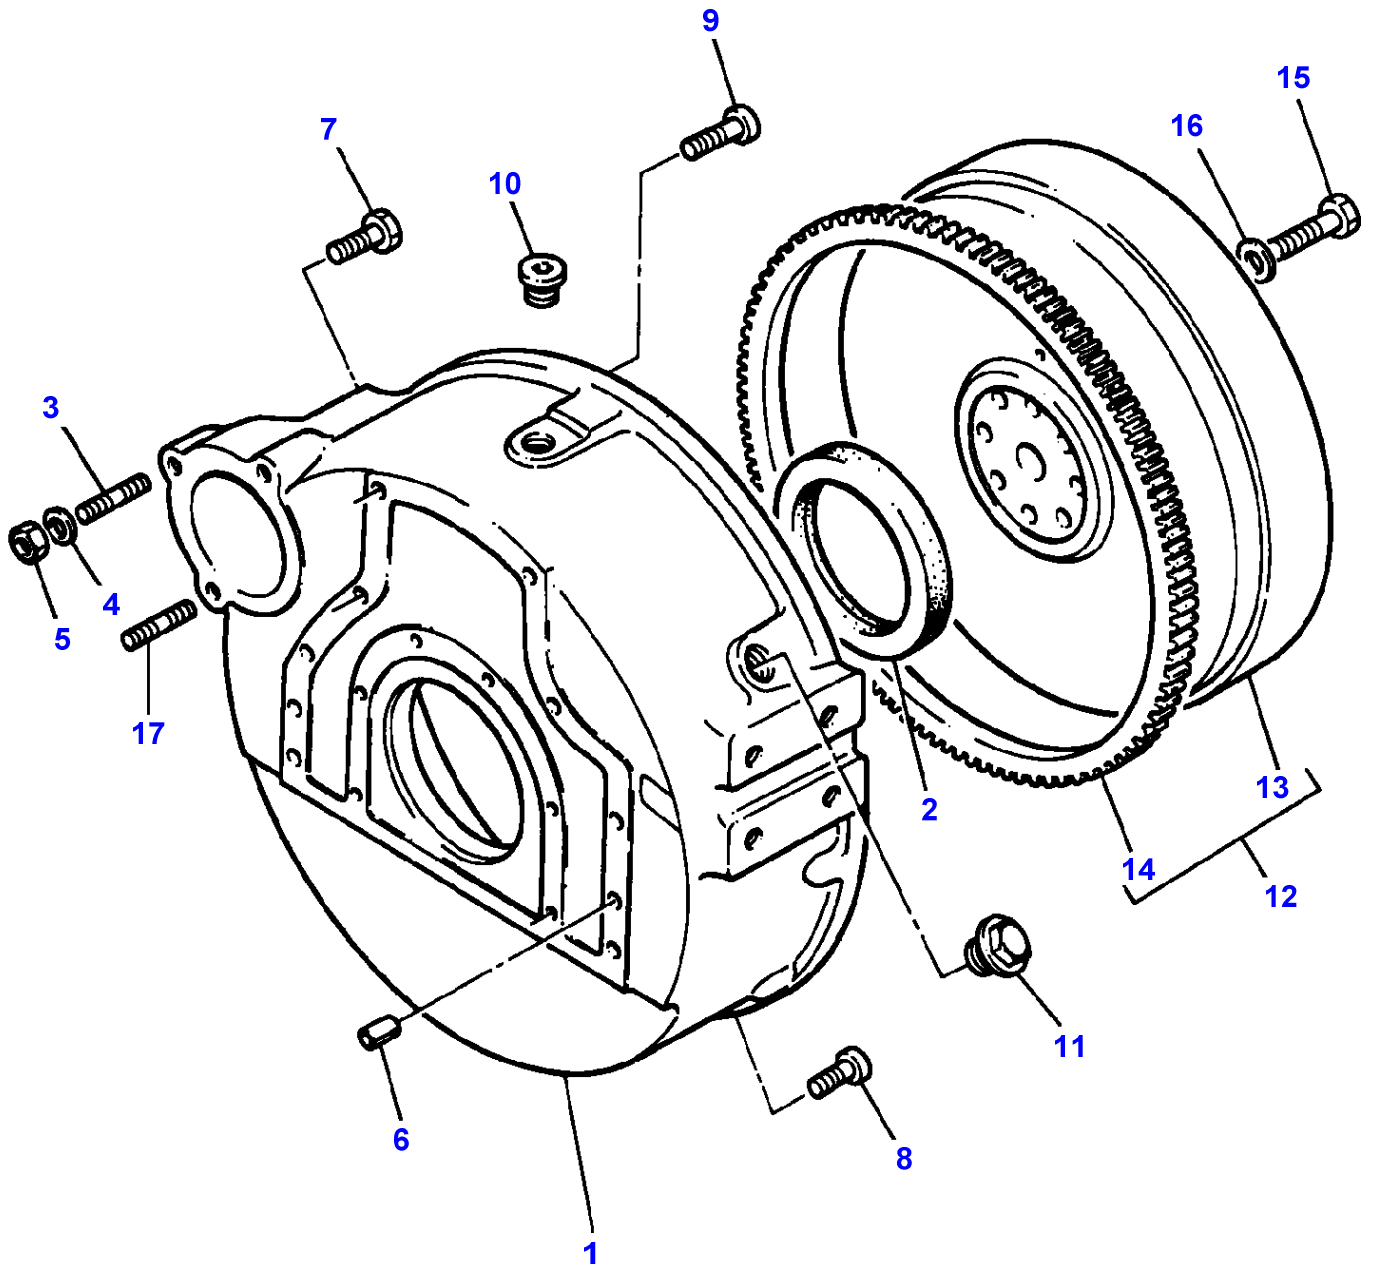

1-HB04-007-A

MASSEY FERGUSON

MF 30/31XP/32/34/36/38/40 COMBINE ENGINES, VALMET - 1637219

1637219

FLYWHEEL HOUSING - ENGINE 612DSJL/290HP

196

Item	Part Number	Qty	Description	Comments
				ENGINE 612DSJL/290HP
1	V835324261	1	Flywheel Housing	
2	V614500002	1	Seal	
	V836020054	X	Spacer	Thickness 2MM
3	V546801815	1	Stud	
4	V500951000	3	Washer	
5	V504801002	3	Nut	
6	V598359850	2	Pin	
7	V528902220	6	Screw	
8	V581705030	6	Screw	
9	V581705440	2	Screw	
10	V640325018	1	Plug	
11	V640045126	1	Plug	
12	V836017912	1	Flywheel	
13		1	Flywheel	(12) Not serviced, order REF.12
14	V836117970	1	Annular Gear	(12)
15	V528702230	8	Screw	
16	V500951200	8	Washer	
17	V546801800	2	Stud