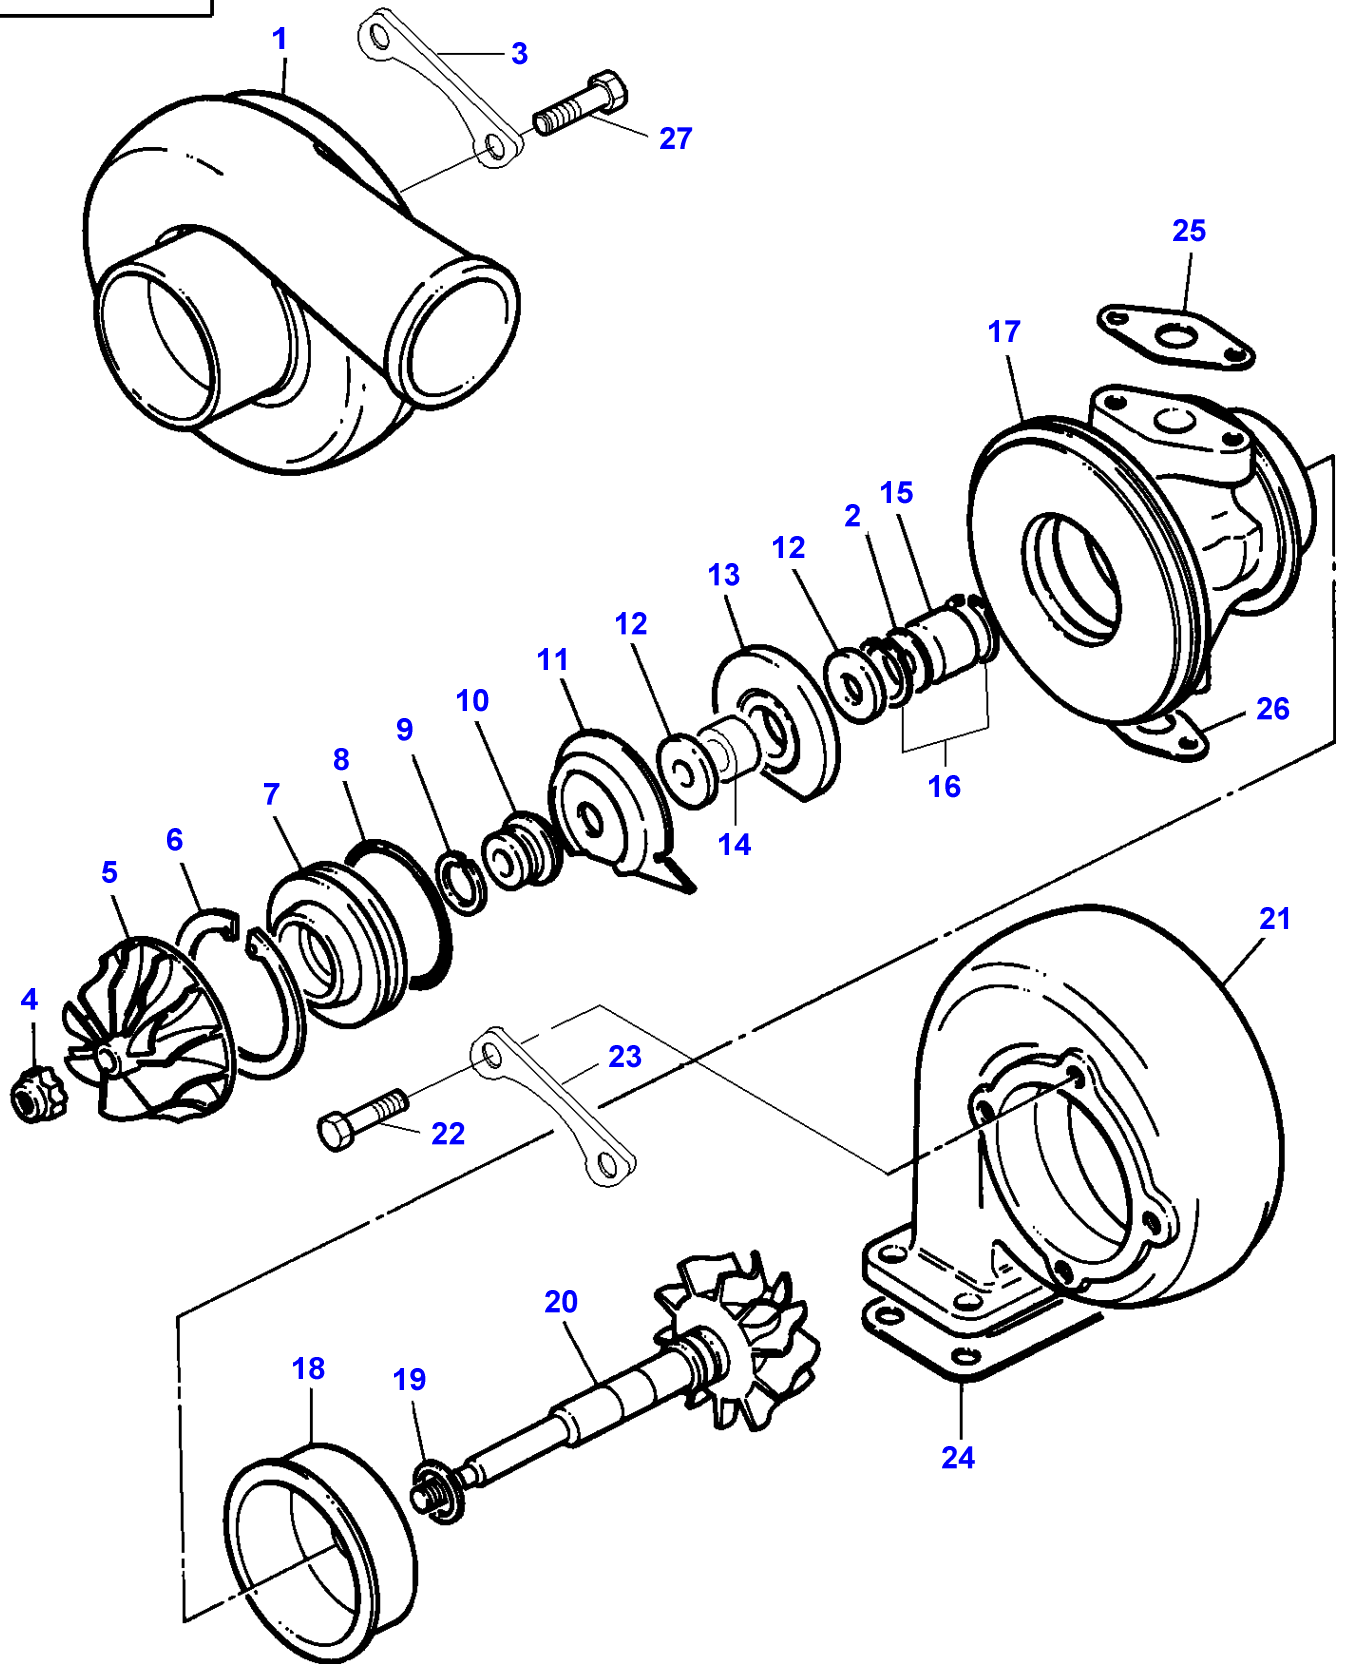

1-HB21-006-A

MASSEY FERGUSON

MF 30/31XP/32/34/36/38/40 COMBINE ENGINES, VALMET - 1637219

1637219

TURBOCHARGER - ENGINE 612DSJL/290HP

215

Item	Part Number	Qty	Description	Comments
				ENGINE 612DSJL/290HP
1	V836340817	1	Housing	
2	V836339801	1	Washer	
3	V836340811	3	Clamp	
4	V836340812	1	Nut	
5	V836340814	1	Compressor	
6	V835339516	1	Clip	
7	V836340723	1	Insert	
8	V835339517	1	O Ring	
9	V835339510	1	Piston Ring	
10	V836840297	1	Flinger	
11	V835339514	1	Deflector	
12	V836340721	2	Ring	
13	V836340731	1	Bearing	
14	V836340722	1	Spacer	
15	V836840298	2	Bearing	
16	V836339794	4	Circlip	
17	V836340816	1	Bearing Housing	
18	V836339796	1	Flange	
19	V836339796	1	Flange	
20	V836340815	1	Shaft	
21	V836340728	1	Housing	
22	V836840294	4	Screw	
23	V836339800	2	Plate	
24	V836316726	1	Gasket	
25	V836308344	1	Joint	
26	V836324580	1	Joint	
27	V836340813	5	Nut