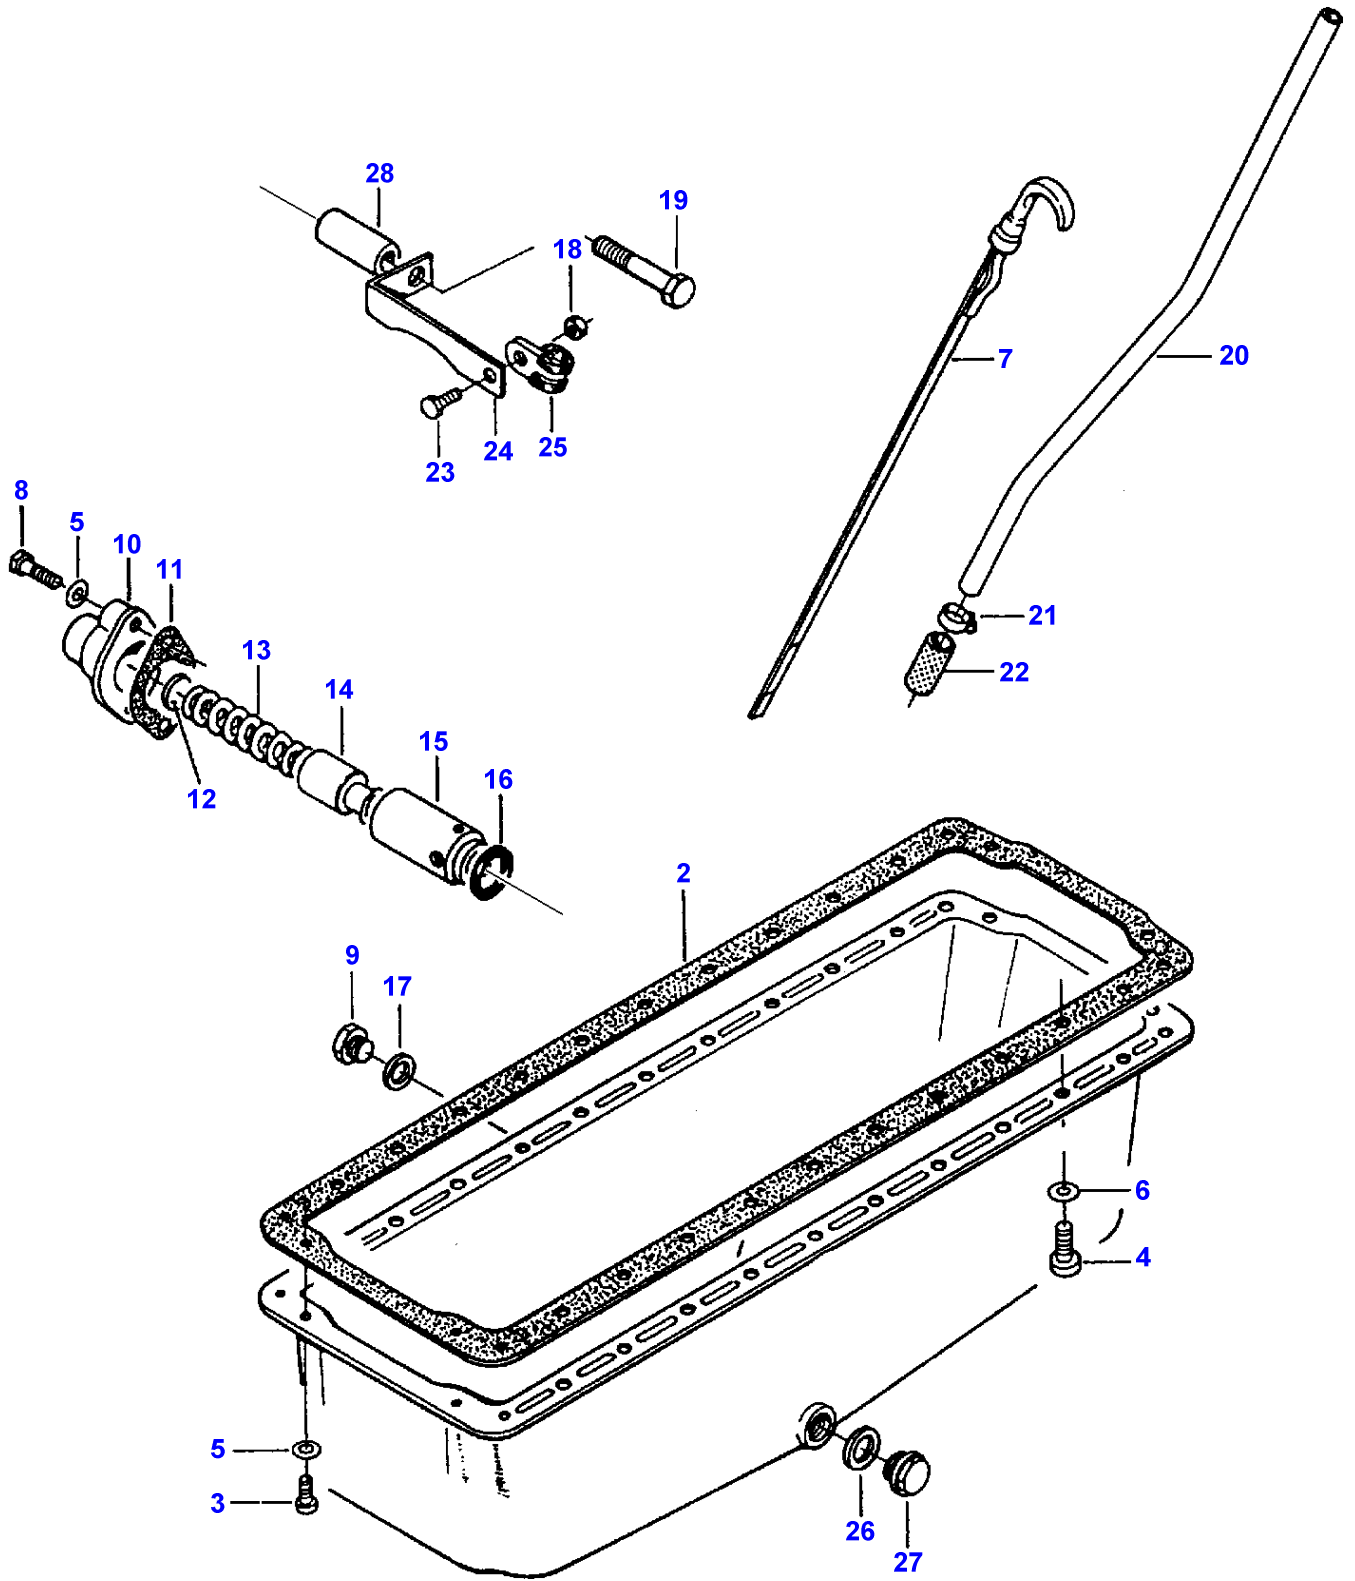

1-HB10-008-A

MASSEY FERGUSON

MF 30/31XP/32/34/36/38/40 COMBINE ENGINES, VALMET - 1637219

1637219

LUBRICATING OIL SUMP - ENGINE 612DSJL/290HP UP TO S/N C 5508

202

Item	Part Number	Qty	Description	Comments
				ENGINE 612DSJL/290HP UP TO S/N C 5508
1	V836347308	1	Sump	
2	V836322538	1	Gasket	
3	V581804600	4	Screw	
4	V581805000	24	Screw	
5	V500950800	6	Washer	
6	V500951000	24	Washer	
7	V836338940	1	Dipstick	
8	V528801420	2	Screw	
9	V836119079	1	Plug	
10	V836129849	1	Cover	
11	V836322190	1	Gasket	
12	V836020290	1	Washer	
13	V836655246	1	Spring	Repairs and replaces V836117836
14	V836338850	1	Piston	
15	V836117834	1	Cylinder	
16	V614601524	1	O Ring	
17	V615881620	1	Seal	
18	V504800800	1	Nut	
19	V529801860	1	Screw	
20	V836324670	1	Pipe	
21	V602079516	2	Clamp	
22	V836119994	1	Hose	
23	V528801360	1	Screw	
24	V836346005	1	Support	
25	V602060612	1	Clamp	
26	V615882227	1	Gasket	
27	V640045022	1	Plug	
28	V836338607	1	Spacer