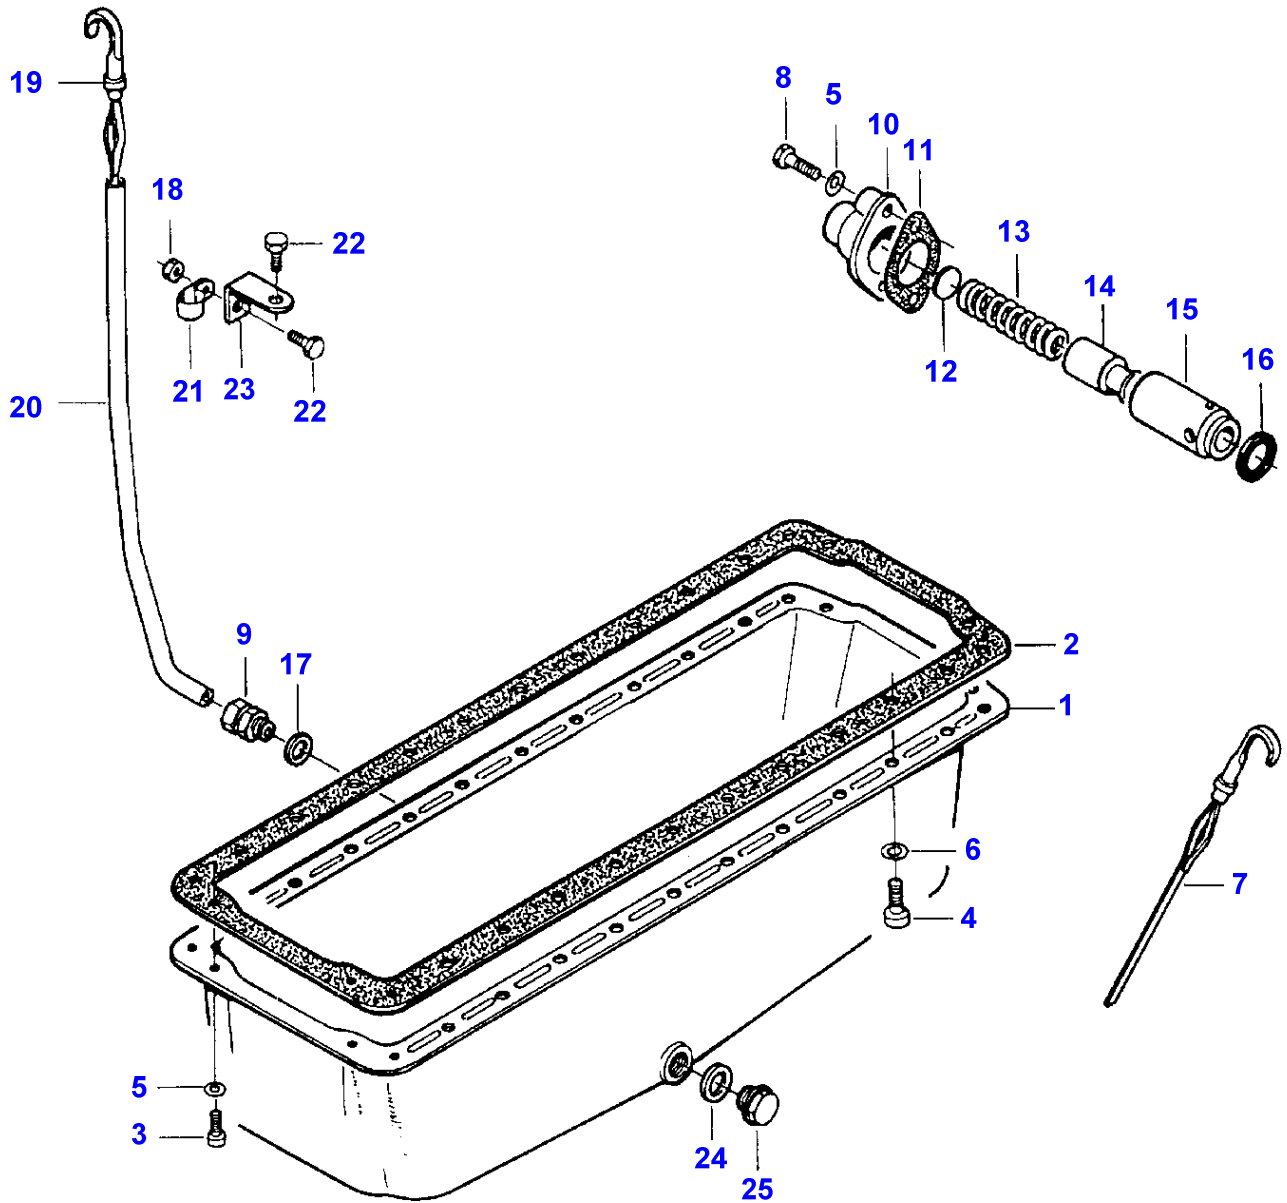

1-HB10-009-A

MASSEY FERGUSON

MF 30/31XP/32/34/36/38/40 COMBINE ENGINES, VALMET - 1637219

1637219

LUBRICATING OIL SUMP - ENGINE 612DSJL/290CH FROM S/N C 5509

203

Item	Part Number	Qty	Description	Comments
				ENGINE 612DSJL/290CH FROM S/N C 5509
1	V836347308	1	Sump	
2	V836322538	1	Gasket	
3	V581804600	4	Screw	
4	V581805000	24	Screw	
5	V500950800	6	Washer	
6	V500951000	24	Washer	
7	V836338637	1	Dipstick	
8	V528801420	2	Screw	
9	V641086012	1	Union	
10	V836129849	1	Cover	
11	V836322190	1	Gasket	
12	V836020290	1	Washer	
13	V836117836	1	Spring	
14	V836338850	1	Piston	
15	V836117834	1	Cylinder	
16	V614601524	1	O Ring	
17	V615881620	1	Seal	
18	V504800800	1	Nut	
19	V836352877	1	Dipstick	Length 906MM Up to Serial or Engine Number D 8594
19	V836355423	1	Dipstick	Length 756MM From Serial or Engine Number D 8595
20	V836352875	1	Pipe	Up to Serial or Engine Number D 8594
	V836355424	1	Pipe	From Serial or Engine Number D 8595
21	V602060612	2	Clamp	
22	V528801380	1	Screw	
23	V836124941	1	Support	Up to Serial or Engine Number D 8594
	V836346005	1	Support	From Serial or Engine Number D 8595
24	V615882227	1	Gasket	
25	V640045022	1	Plug