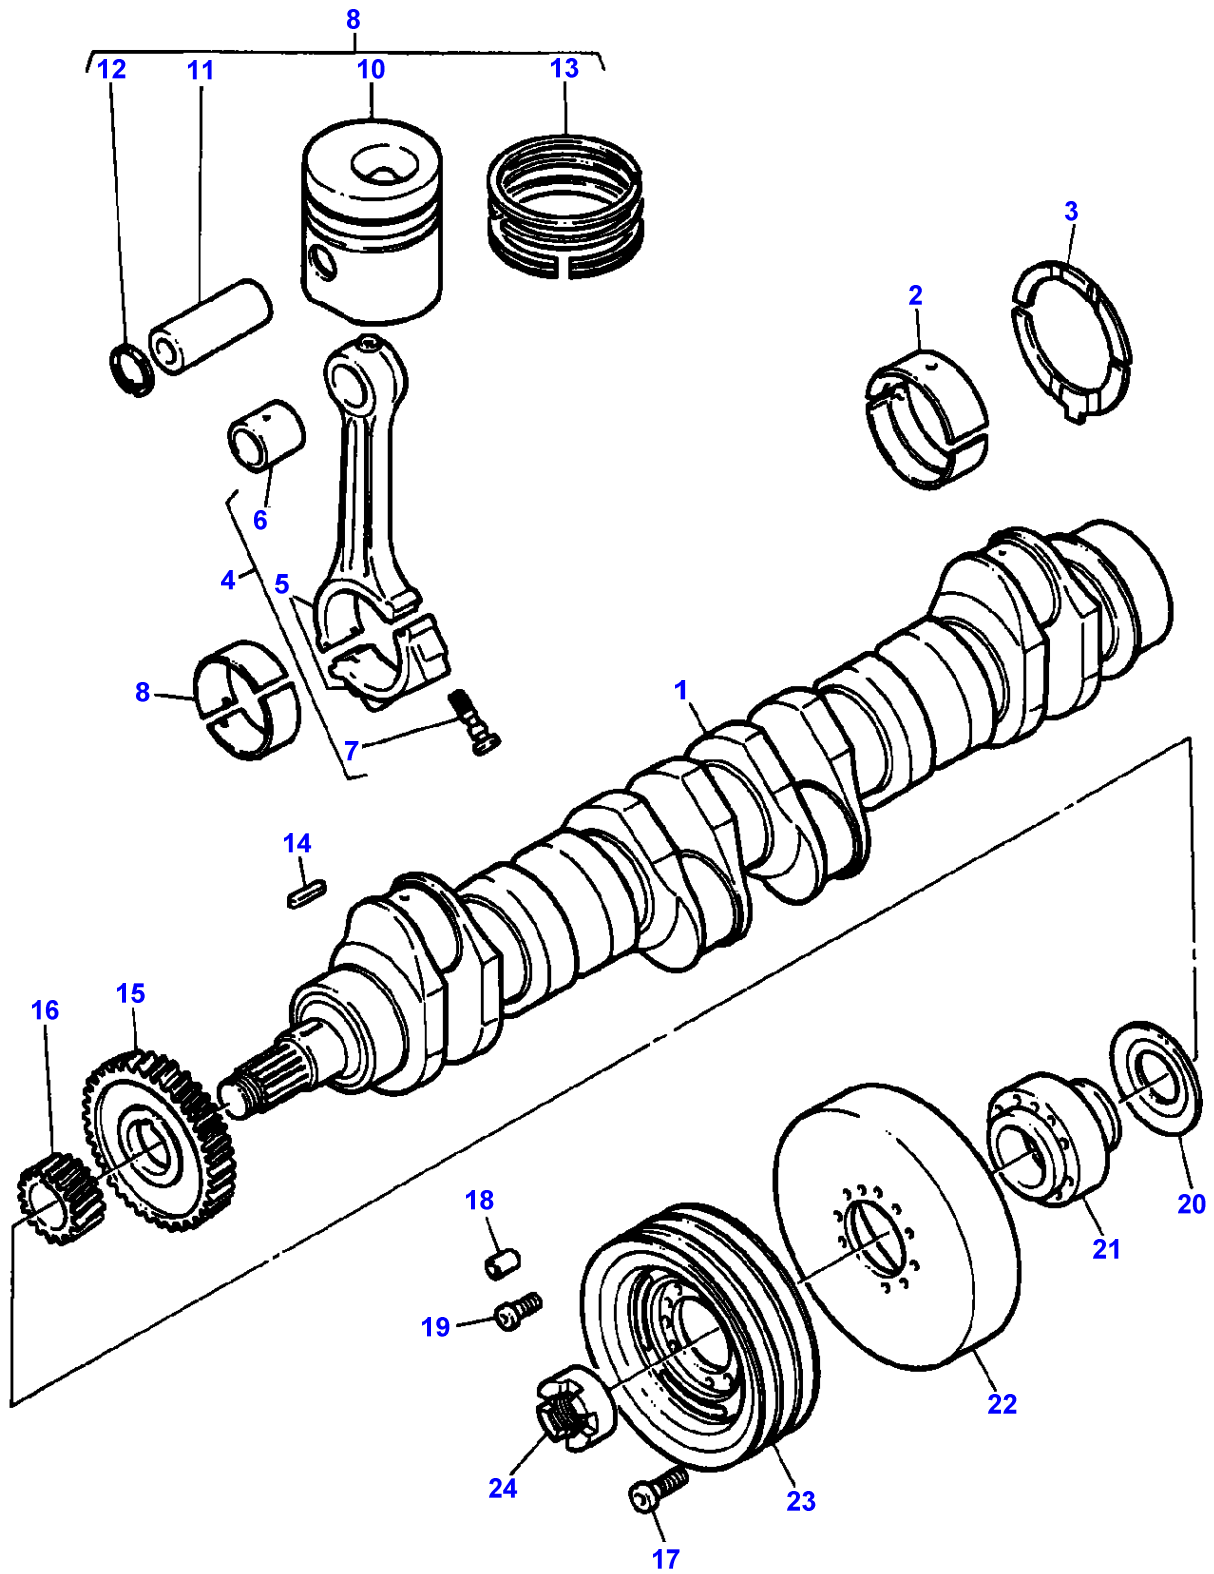

1-HB05-007-A

Item	Part Number	Qty	Description	Comments
				ENGINE 612DSJL/290HP
1	3638616M1	1	Crankshaft	
2	V836338653	7	Bearing	
	V836655536	7	Bearing	Thickness (-) 0.25MM Replace and repair. Old not interchangeable with new 3637632M91
2	V836655537	7	Bearing	Thickness (-) 0.50MM Replace and repair. Old not interchangeable with new 3637633M91
2	V836655538	7	Bearing	Thickness (-) 1.00MM Replace and repair. Old not interchangeable with new 3637634M91
2	V836655539	7	Bearing	Thickness (-) 1.50MM
3	V836119459	2	Chock	Replace and repair. Old not interchangeable with new 3637636M1
	V836120332	2	Thrust Washer	Thickness (-) 0.1MM
	V836120333	2	Thrust Washer	Thickness (-) 0.2MM
4	V836338795	6	Conrod	2971-2990G. E
	V836338796	6	Conrod	2991-3010G. F
	V836338797	6	Conrod	3011-3030G. G
	V836338798	6	Conrod	3031-3050G. H
	V836338799	6	Conrod	3051-3070G. I
	V836338800	6	Conrod	3071-3090G. J
	V836338801	6	Conrod	3091-3110G. K
	V836338802	6	Conrod	3111-3130G. L
	V836338803	6	Conrod	3131-3150G. M
	V836338804	6	Conrod	3151-3170G. N
	V836338805	6	Conrod	3171-3190G. O
	V836338806	6	Conrod	3191-3210G. P
	V836338807	6	Conrod	3211-3230G. R
	V836338808	6	Conrod	3231-3250G. S
	V836338809	6	Conrod	3251-3270G. T
	V836338810	6	Conrod	3271-3290G. U
	V836338811	6	Conrod	3291-3310G. V
	V836338812	6	Conrod	3311-3330G. X
	V836338813	6	Conrod	3331-3350G. Y
	V836338814	6	Conrod	3351-3370G. Z
5		1	Conrod	(4) Not serviced, order REF.4
6	3637624M1	1	Bush	(4)
	3637625M1	X	Bush	Diameter 48.58MM
7	V836336296	2	Screw	(4)
8	3637626M91	6	Bearing	
	3637627M91	6	Bearing	Thickness (-) 0.25MM
	3637628M91	6	Bearing	Thickness (-) 0.50MM
	3637629M91	6	Bearing	Thickness (-) 1.00MM
	V836338653	6	Bearing	Thickness (-) 1.50MM
9	3637619M91	6	Piston	
10		1	Piston	(9) Not serviced, order REF.9
11		1	Pin	(9) Not serviced, order REF.9
12		2	Circlip	(9) Not serviced, order REF.9
13	V836339201	1	Kit, Piston Ring	(9)
14	V603345110	1	Key	
15	V836119550	1	Pinion	
16	V836122840	1	Pinion	
17	V581804640	6	Screw	
18	V595954600	1	Pin	
19	V581804620	3	Screw	
20	V836122732	1	Ring	
21	V836322586	1	Hub	
22	V836840867	1	Damper	Up to Serial or Engine Number C 2023 203MM
22	V836340689	1	Damper	From Serial or Engine Number C 2024 270MM
23	V836346251	1	Pulley	Up to Serial or Engine Number C 2023
	V836355024	1	Pulley	From Serial or Engine Number C 2024
24	V836322221	1	Nut	