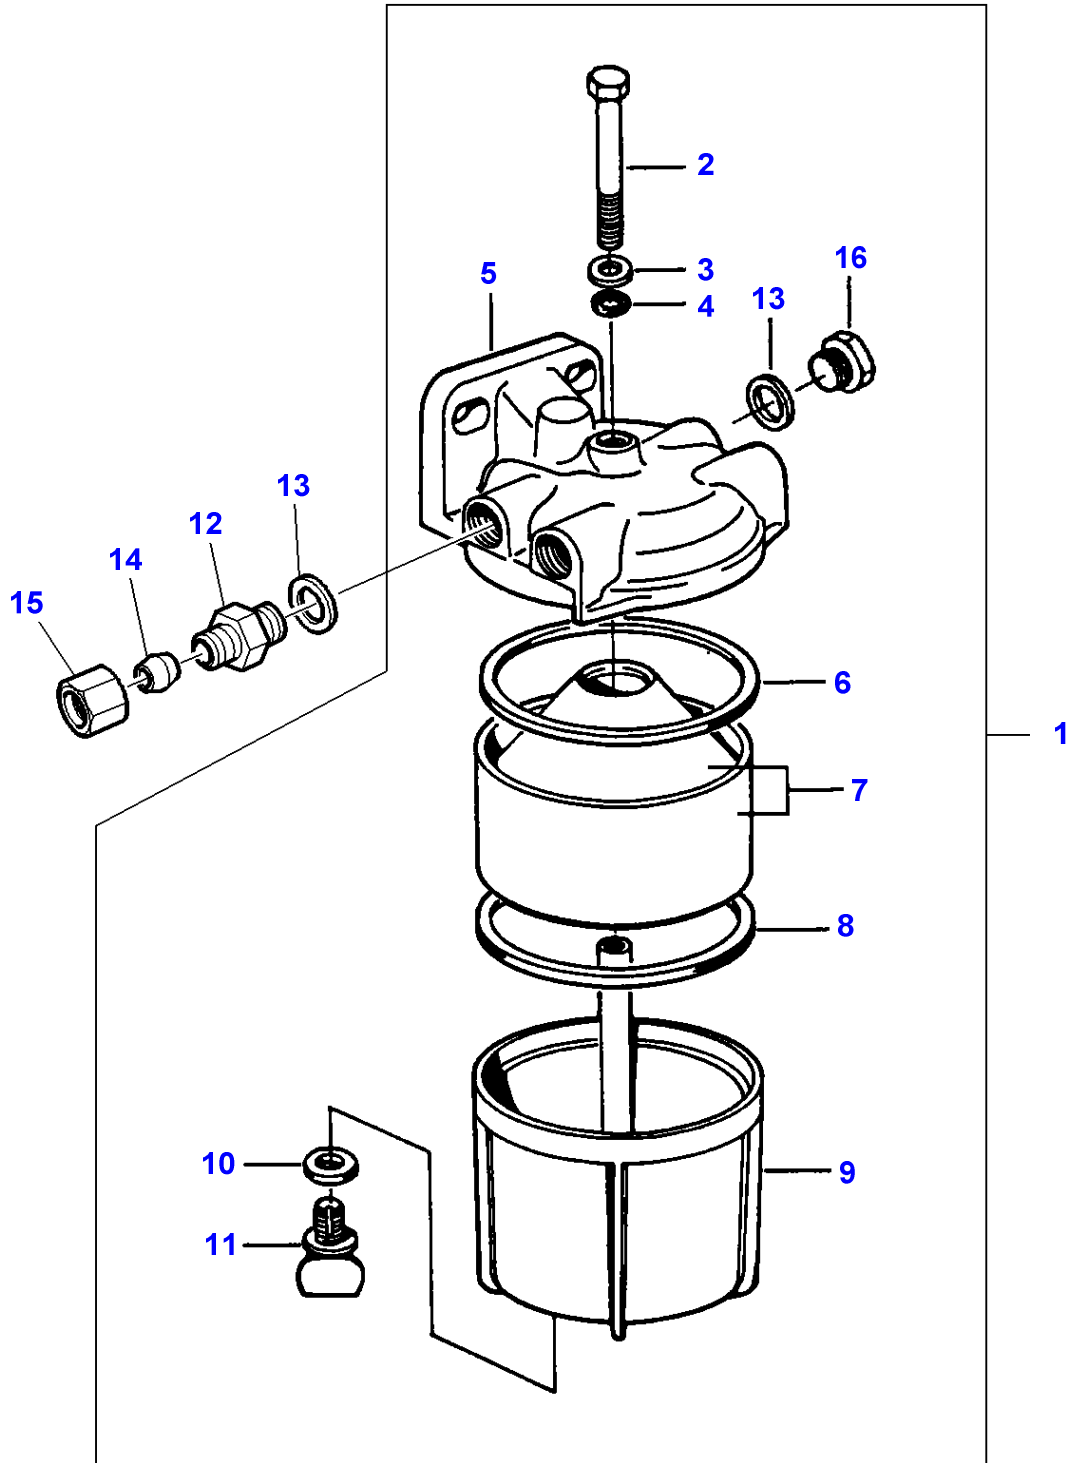

1-HB30-002-A

MASSEY FERGUSON

MF 30/31XP/32/34/36/38/40 COMBINE ENGINES, VALMET - 1637219

1637219

SEDIMENTER - ENGINE 612DSJL/290HP

213

Item	Part Number	Qty	Description	Comments
				ENGINE 612DSJL/290HP
1	V836115720	1	Sediment Bowl	
2	V836015149	1	Screw	(1)
3	V836015918	1	Washer	(1)
4	V836015919	1	O Ring	(1)
5	V836015960	1	Filter Head	(1)
6	V835330014	1	Gasket	(1)
7	V835339420	1	Filter Insert	(1)
8	V835330015	1	Gasket	(1)
9	V835339421	1	Container	(1)
10	V836015147	1	Gasket	(1)
11	V836015148	1	Plug	(1)
12	V835329832	2	Union	
13	V615581317	4	Seal	(1)
14	V641596010	2	Olive	
15	V641626010	2	Nut	
16	V836117323	2	Plug	(1)