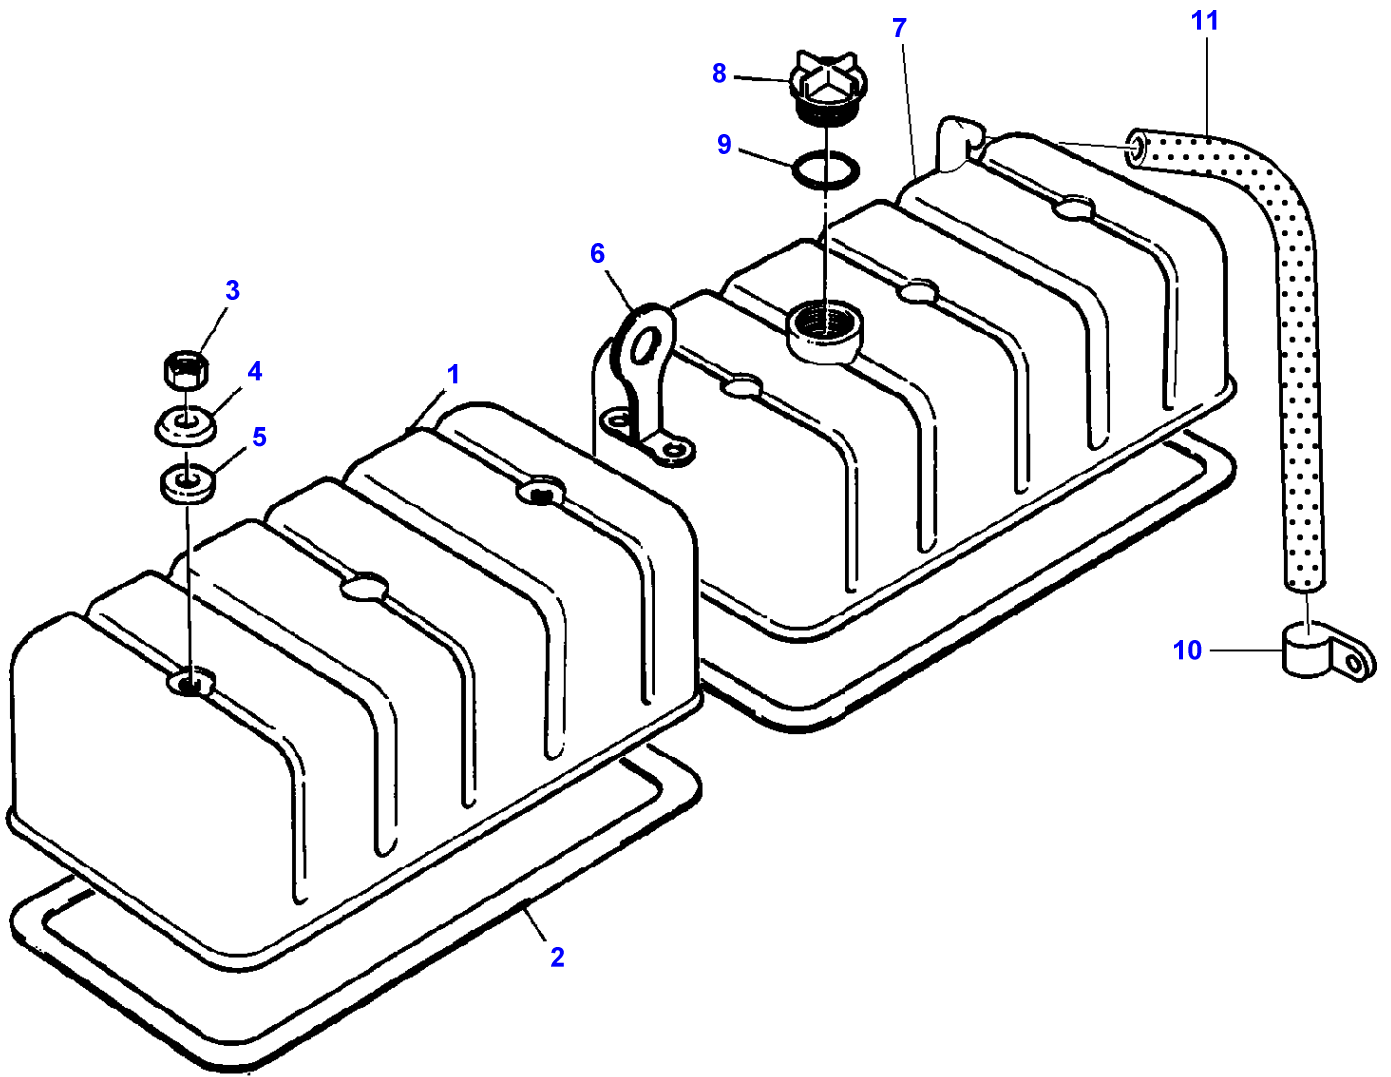

1-HB08-006-A

MASSEY FERGUSON

MF 30/31XP/32/34/36/38/40 COMBINE ENGINES, VALMET - 1637219

1637219

CYLINDER HEAD COVER - ENGINE 612DSJL/290HP

200

Item	Part Number	Qty	Description	Comments
				ENGINE 612DSJL/290HP
1	V836322614	1	Valve Cover	
2	V836322898	2	Gasket	
3	V504801002	4	Nut	
4	V836119855	4	Washer	
5	V836012841	4	Gasket	
6	V836322245	1	Bracket	
7	V836538794	1	Valve Cover	Up to Serial or Engine Number D 5221
	V836355302	1	Valve Cover	From Serial or Engine Number D 5222
8	V836017927	1	Plug	Up to Serial or Engine Number D 5221
	V836659697	1	Plug	From Serial or Engine Number D 5222
				Replace and repair. Old not interchangeable with new V836640091
9	V614603540	1	O Ring	
10	V602075528	1	Clamp	
11	V836647814	1	Tube