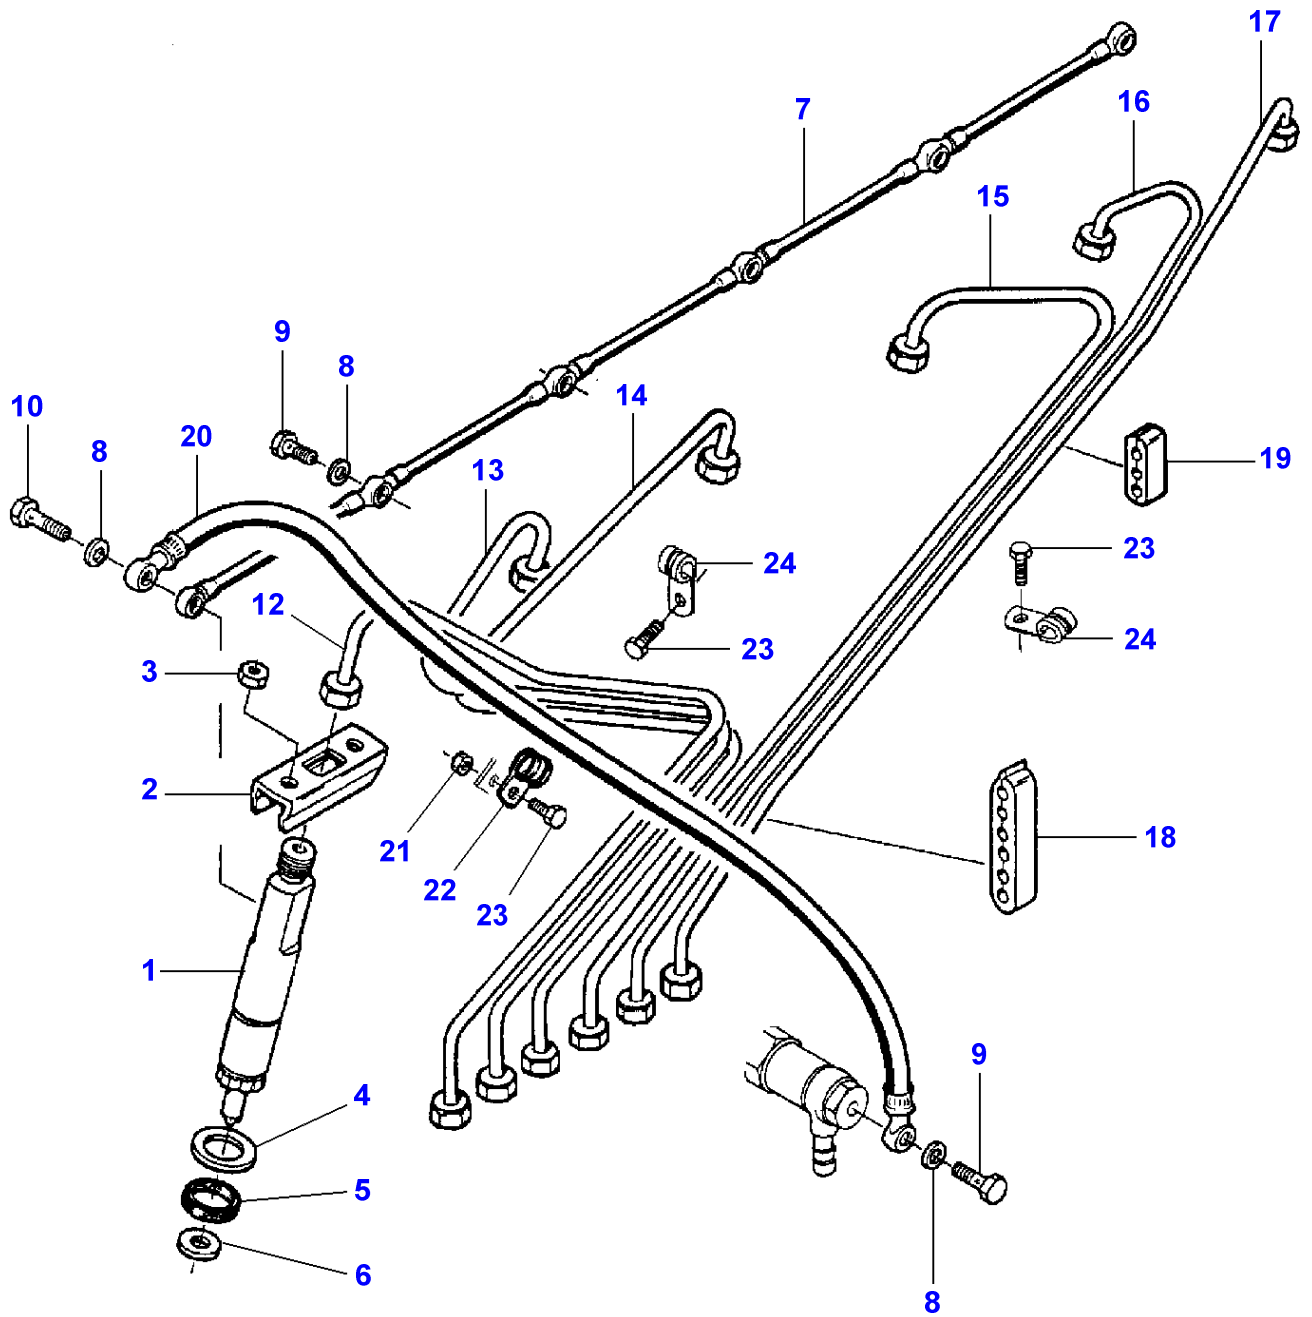

D-HB16-001-B

Item	Part Number	Qty	Description	Comments
				M.F 7276
1	V836354615	6	Atomiser	
2	V835331103	6	Retainer	
3	V504800800	12	Nut	
4	V836652170	6	Washer	
5	V835336276	6	Seal	
6	V899901495	6	Washer	
7	V836847522	1	Pipe	
8	V615870710	13	Seal	
9	V835331289	5	Screw	
10	V835336943	1	Screw	
11	V836859297	1	Kit, Pipe	
12	V836859477	1	Exhaust Pipe	(11) CYL.NO 1
13	V836859478	1	Exhaust Pipe	(11) CYL.NO 2
14	V836859479	1	Exhaust Pipe	(11) CYL.NO 3
15	V836859480	1	Exhaust Pipe	(11) CYL.NO 4
16	V836859481	1	Exhaust Pipe	(11) CYL.NO 5
17	V836859482	1	Exhaust Pipe	(11) CYL.NO 6
18	V836640097	1	Clamp	(11)
19	V836640095	1	Clamp	(11)
20	V835336942	1	Tube	
21	V504600502	1	Nut	
22	V602069813	1	Clamp	
23	V528800762	3	Screw	
24	V602070605	2	Clamp