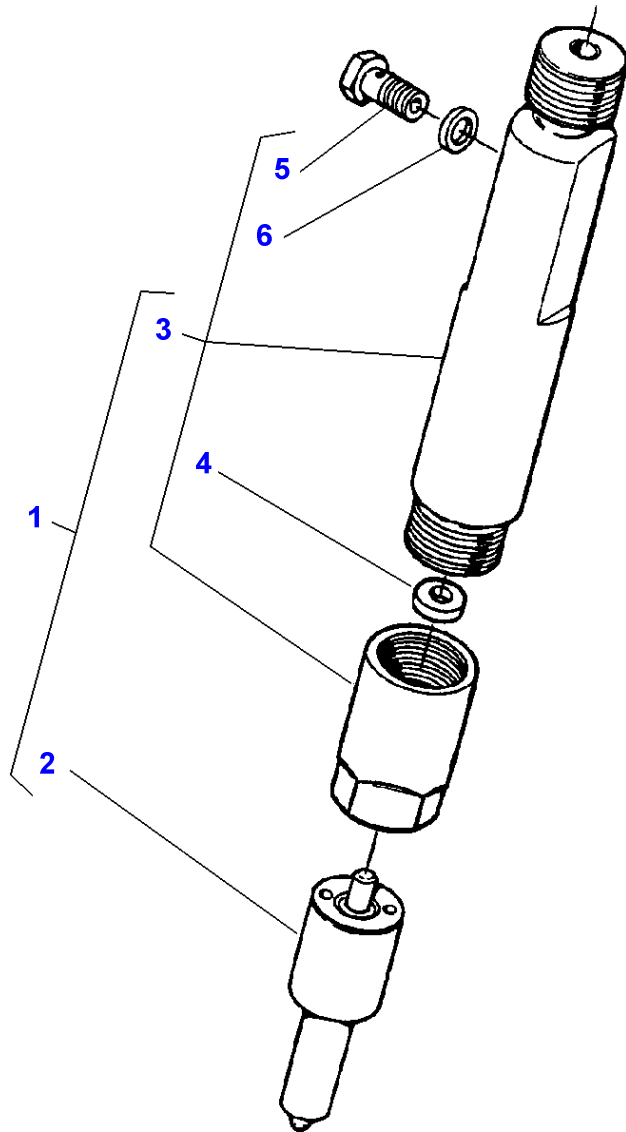

D-HB17-001-A

Item	Part Number	Qty	Description	Comments
				M.F 7276
1	V836354615	1	Atomiser	
2	V836354611	1	Nozzle	(1)
3		1	Atomiser Body	(1)
				Not serviced, order REF. 1
4	V836340907	X	Chock	(3) Thickness 1 MM
4	V836340908	X	Chock	(3) Thickness 1,02MM
4	V836340909	X	Chock	(3) Thickness 1,04MM
4	V836340910	X	Chock	(3) Thickness 1,06MM
4	V836340911	X	Chock	(3) Thickness 1,08MM
4	V836340912	X	Chock	(3) Thickness 1,10MM
4	V836340913	X	Chock	(3) Thickness 1,12MM
4	V836340914	X	Chock	(3) Thickness 1,14MM
4	V836340915	X	Chock	(3) Thickness 1,16MM
4	V836340916	X	Chock	(3) Thickness 1,18MM
4	V836340917	X	Chock	(3) Thickness 1,20MM
4	V836340918	X	Chock	(3) Thickness 1,26MM
4	V836340919	X	Chock	(3) Thickness 1,30MM
4	V836340920	X	Chock	(3) Thickness 1,40MM
4	V836340921	X	Chock	(3) Thickness 1,90MM
4	V836340922	X	Chock	(3) Thickness 1,92MM
4	V836340923	X	Chock	(3) Thickness 1,94MM
4	V836340924	X	Chock	(3) Thickness 1,96MM
4	V836340925	X	Chock	(3) Thickness 1,98MM
5	V835331289	2	Screw	(3)
6	V615870710	1	Seal	(3)