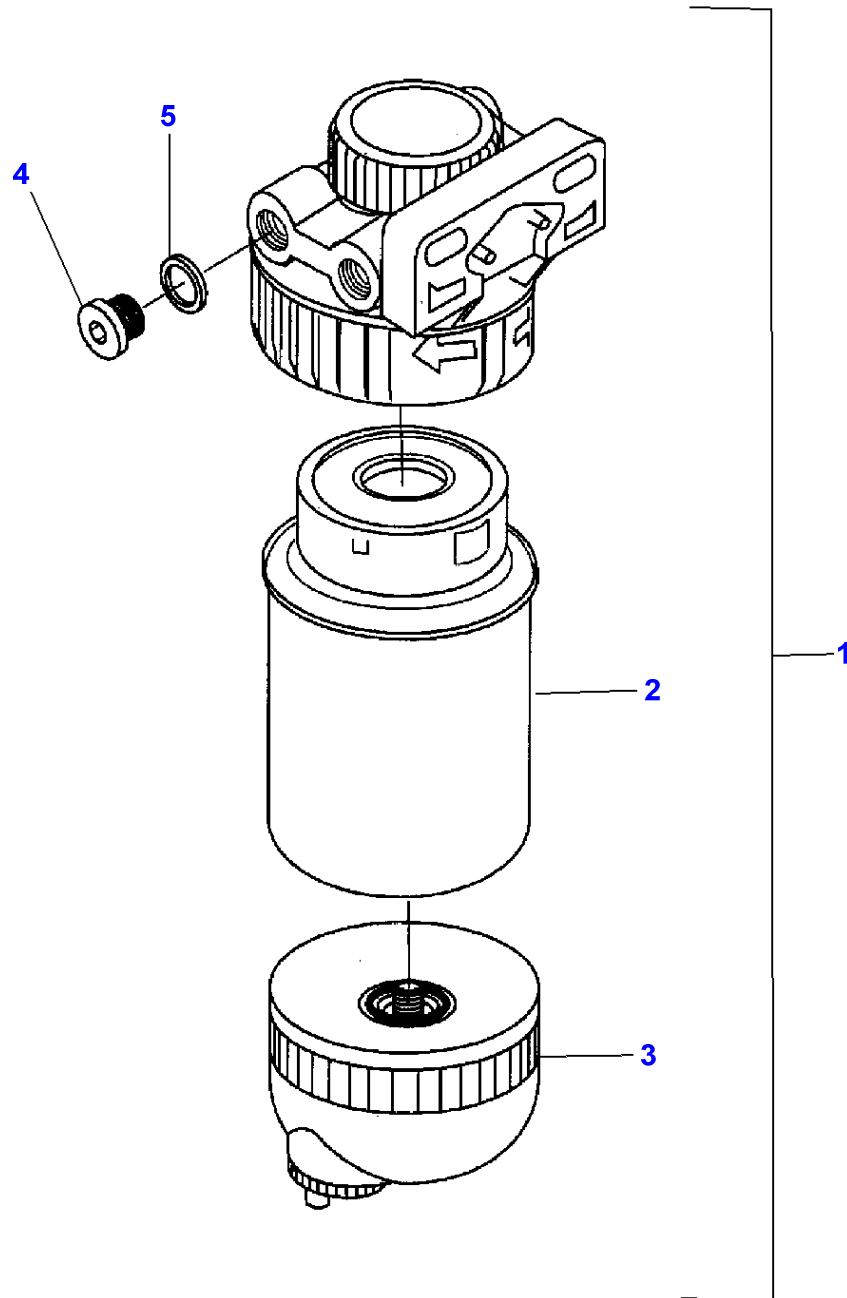

D-HB30-001-A

MASSEY FERGUSON

MF 7200 SERIES COMBINE ENGINE/VALMET - 1637384

1637384

SEDIMENTER - M.F 7276

137

Item	Part Number	Qty	Description	Comments
				M.F 7276
1	V836859713	1	Pre Filter	
2	V836859302	1	Container	(1)
3	V836859713	1	Pre Filter	(1)
4	V640325014	2	Plug	
5	V615881418	2	Seal