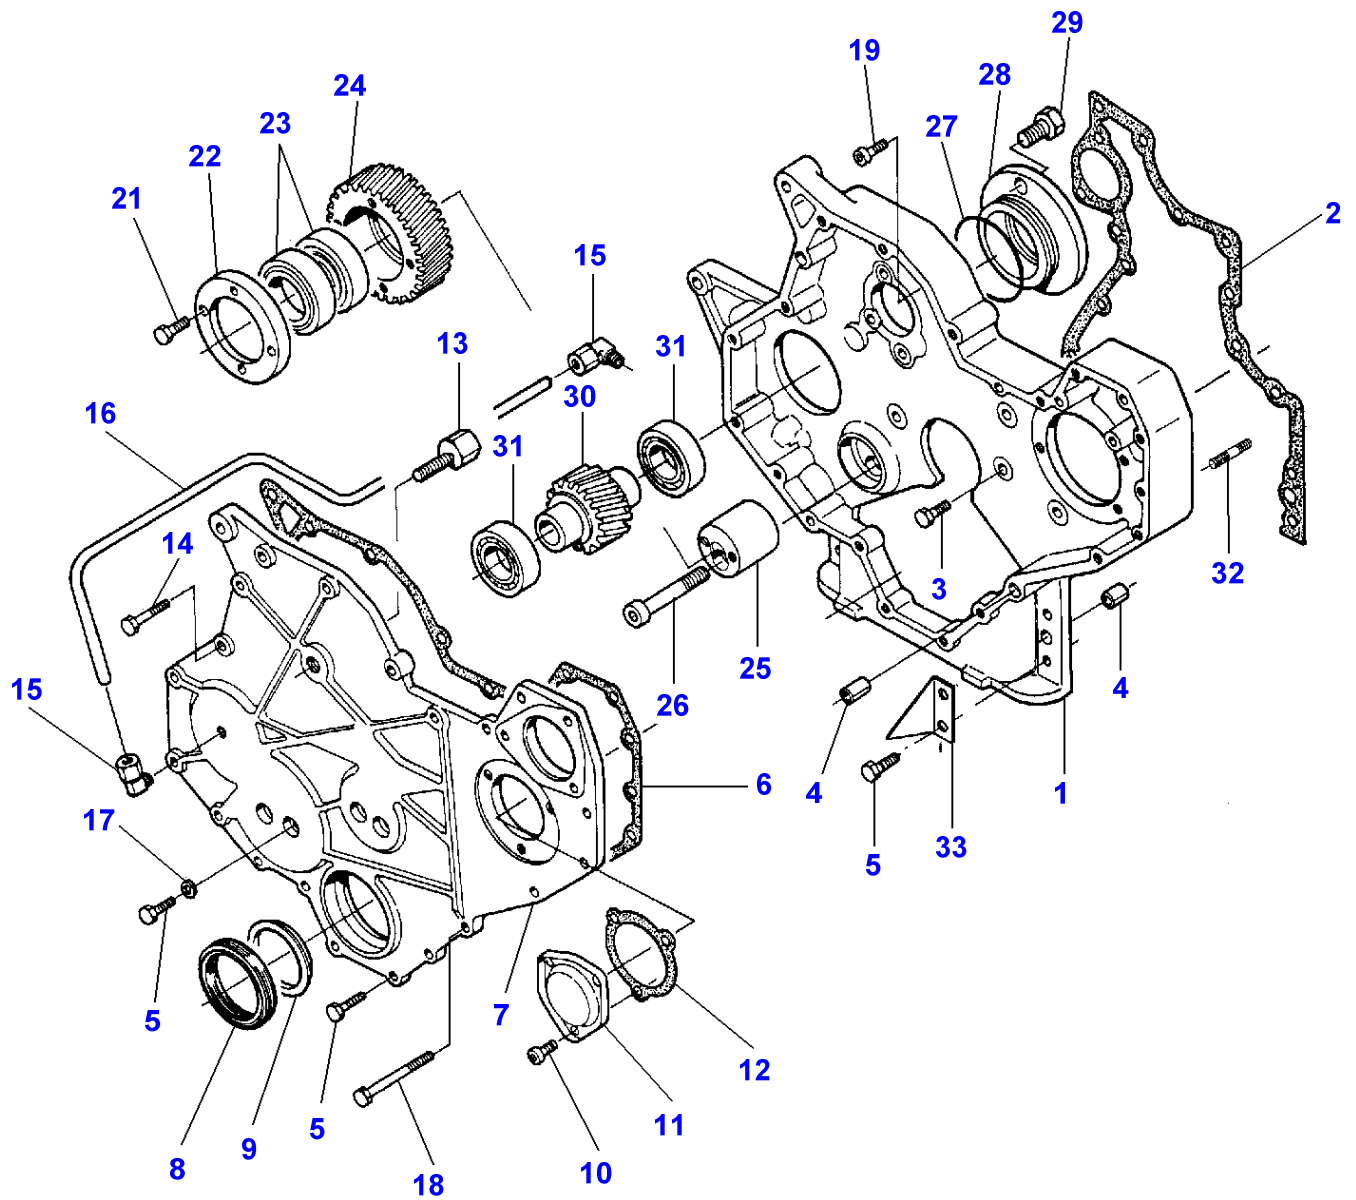

D-HB03-001-A

TIMING GEAR HOUSING - M.F 7276

Item	Part Number	Qty	Description	Comments
				M.F 7276
1	V836859199	1	Gear Case Assy.	
2	V836647419	1	Gasket	
3	V528801380	9	Screw	
4	V598359850	4	Pin	
5	V528801400	12	Screw	
6	V836859201	1	Gasket	
7	V836859200	1	Housing	
8	V836840883	1	Gasket	
9	V836855636	1	Gasket	
10	V581804570	3	Screw	
11	V836136717	1	Cover	
12	V836129946	1	Gasket	
13	V836855526	1	Restrictor	
14	V528801410	6	Adjusting Screw	
15	V641166006	2	Elbow Nipple	
16	V836855853	1	Pipe	
17	V615870814	4	Washer	
18	V529801530	2	Screw	
19	V581804600	1	Screw	
20	V836855567	1	Gear	
21	V528801400	4	Screw	(20)
22	V836855565	1	Ring	(20)
23	V610072109	2	Bearing Assy	(20)
24	V836855564	1	Gear	(20)
25	V836855566	1	Sleeve	(20)
26	V581705910	1	Screw	
27	V614609430	1	O Ring	
28	V836855651	1	Cover	
29	V528802602	2	Screw	Replace and repair. Old not interchangeable with new V528802600
30	V836855652	1	Gear	
31	V610060090	2	Bearing Assy	
32	V546801860	4	Stud	
33	V836859588	1	Angle