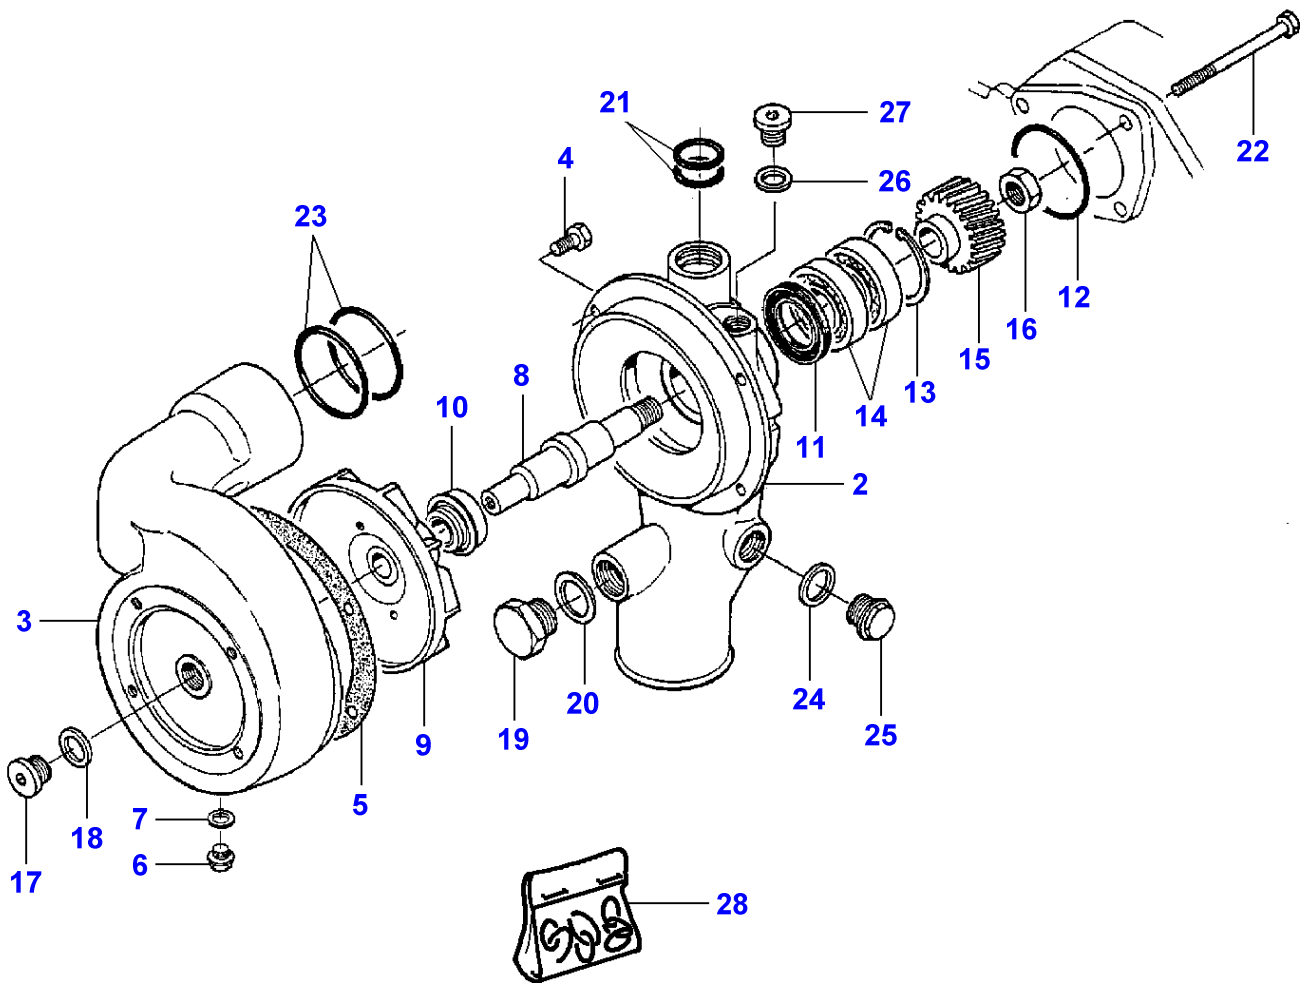

D-HB13-001-A

WATER PUMP - M.F 7276

Item	Part Number	Qty	Description	Comments
				M.F 7276
1	V836859202	1	Water Pump	
2	V836859457	1	Body	(1)
3	V836859168	1	Water Pump	(1)
4	V528801362	4	Screw	(1)
5	V836855625	1	Gasket	(1)
6	V640305012	1	Plug	(1)
7	V615881216	1	Gasket	(1)
				Replace and repair. Old not interchangeable with new V615871216
8	V836859456	1	Shaft	(1)
9	V836855948	1	Impeller	(1)
10	V836859452	1	Gasket	(1)
11	V614103247	1	Gasket	(1)
12	V614606230	1	O Ring	(1)
13	V617330052	1	Circlip	(1)
14	V610072050	2	Bearing Assy	(1)
15	V836855569	1	Gear	(1)
16	V504601600	1	Nut	(1)
17	V640325018	1	Plug	(1)
18	V615881822	1	Seal	(1)
19	V640045126	1	Plug	(1)
20	V615892631	1	Seal	(1)
21	V614602430	1	O Ring	(1)
22	V529801530	3	Screw	
23	V614604958	2	O Ring	
24	V615882227	1	Gasket	
25	V640045022	1	Plug	
26	V615881822	1	Seal	
27	V640325018	1	Plug	
28	V836840988	1	Kit, Repair