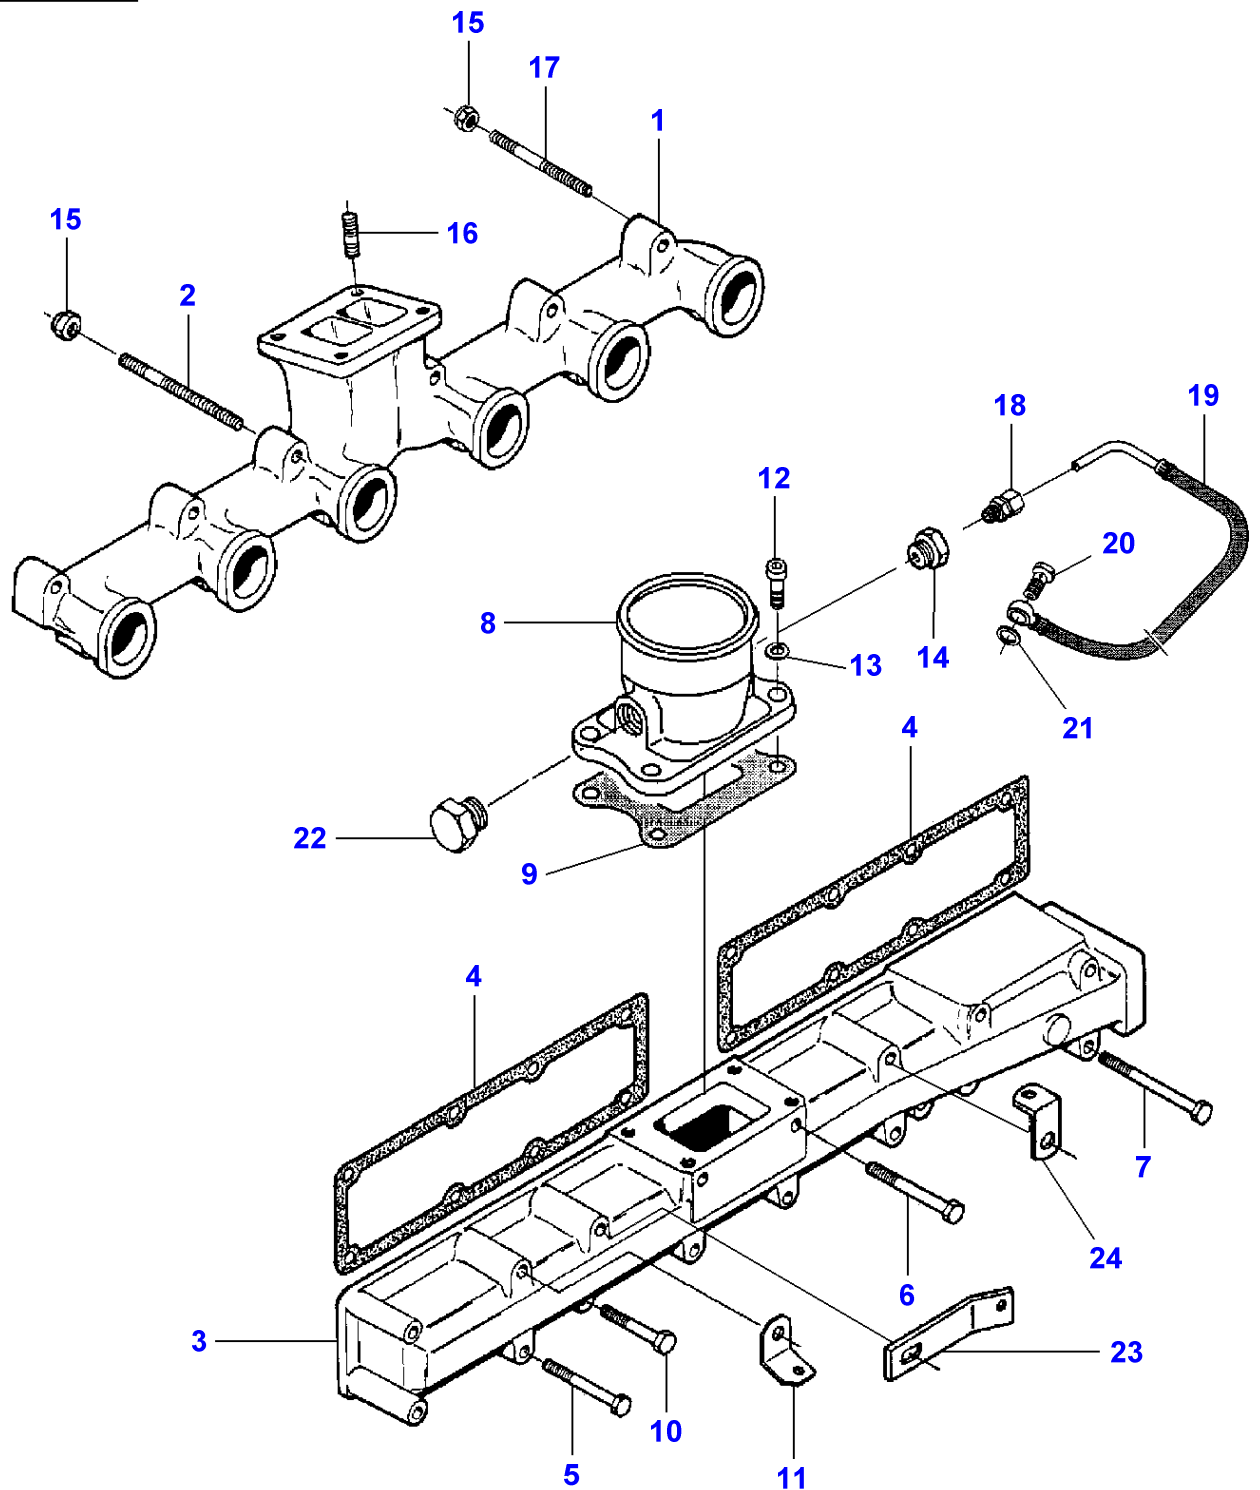

D-HB19-001-B

MASSEY FERGUSON

MF 7200 SERIES COMBINE ENGINE/VALMET - 1637384

1637384

TURBOCHARGER-INLET AND EXHAUST MANIFOLD - M.F 7276

135

Item	Part Number	Qty	Description	Comments
				M.F 7276
1	V836855506	1	Exhaust Manifold	
2	V836859034	10	Stud	M10x130
3	V836847493	1	Ind.Manifold	
4	V836847496	2	Gasket	
5	V529801510	8	Screw	
6	V529801530	3	Screw	
7	V529801562	2	Screw	
8	V836847531	1	Pipe	
9	V836847532	1	Gasket	
10	V529801470	2	Screw	
11	V836855774	1	Angle	
12	V581804620	4	Screw	
13	V500950800	4	Washer	
14	V836146021	1	Plug	
15	V513601002	12	Nut	
16	V546801800	4	Stud	
17	V836859188	2	Bolt	
18	V641016008	1	Union	
19	V836659068	1	Pipe	
20	V640435008	1	Screw	
21	V615881216	2	Gasket	
22	V836114958	1	Plug	
23	V836864379	1	Support	
24	V836864378	1	Support