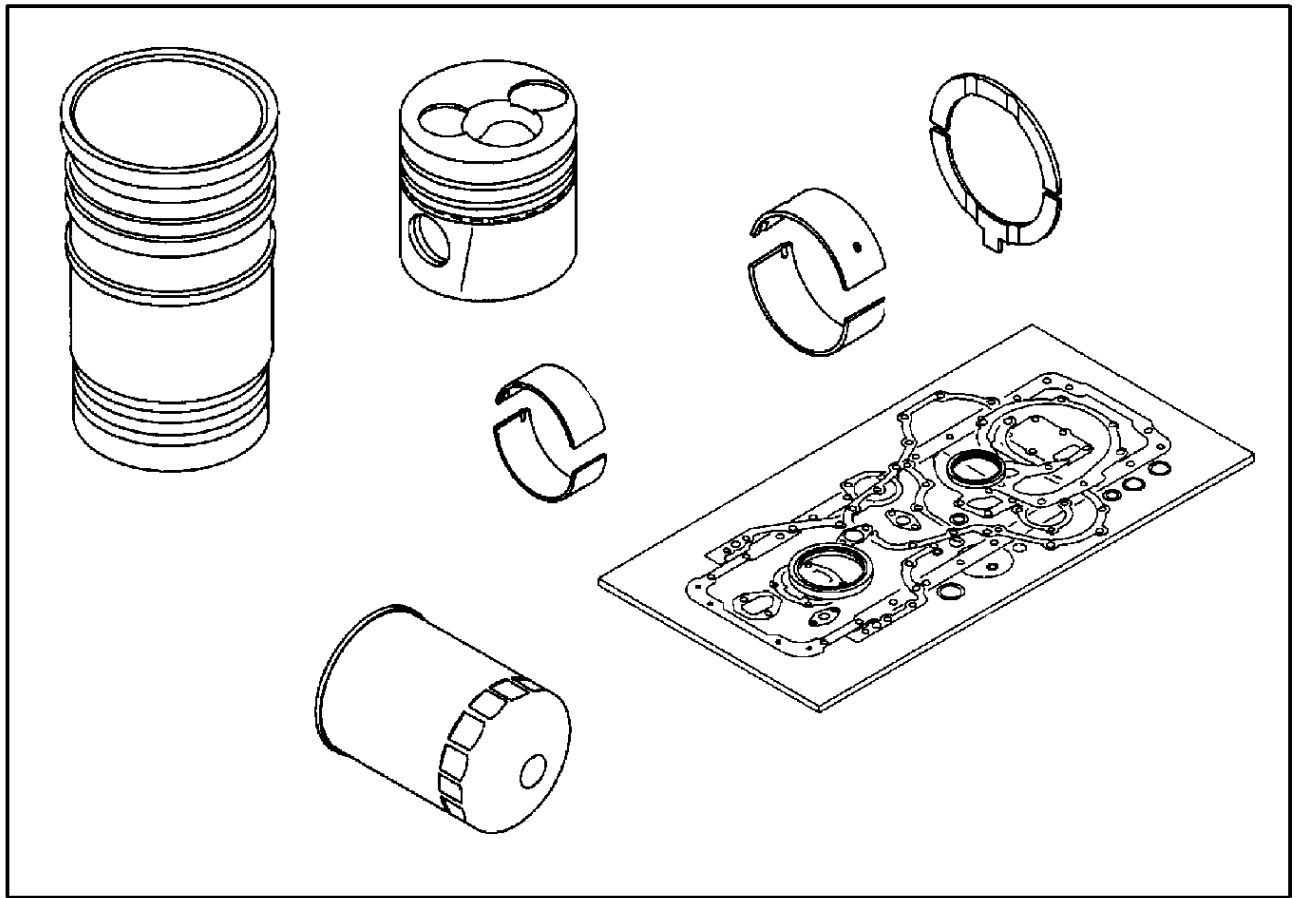

D-HB31-001-A