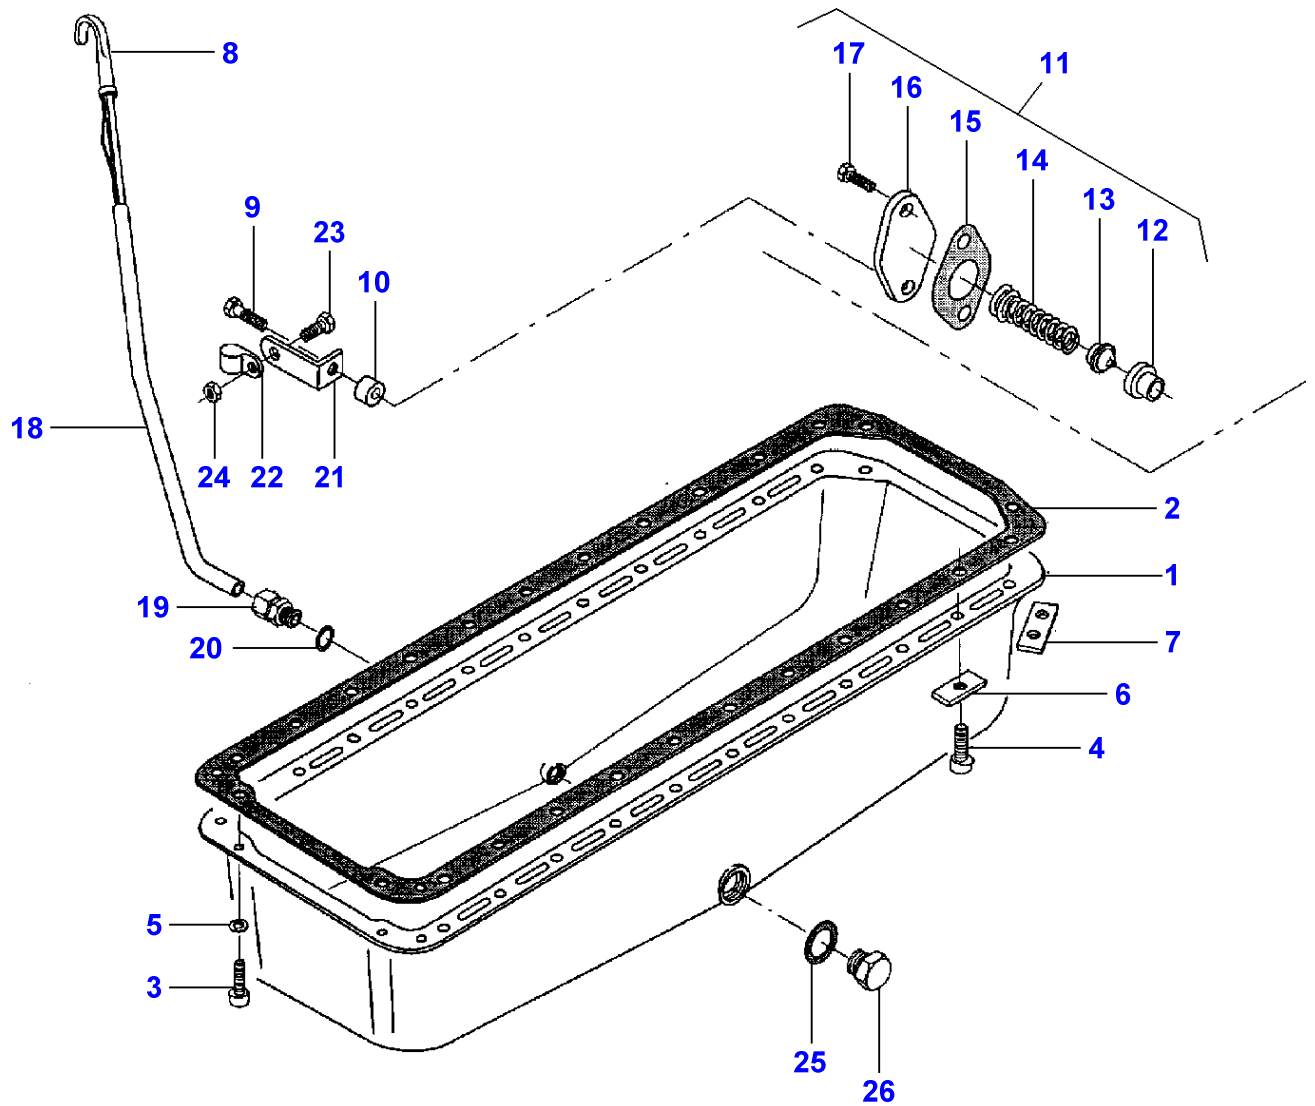

D-HB10-005-A

MASSEY FERGUSON

MF 7200 SERIES COMBINE ENGINE/VALMET - 1637384

1637384

LUBRICATING OIL SUMP - M.F 7276 FROM SERIAL NUMBER J 15892

126

Item	Part Number	Qty	Description	Comments
				M.F 7276 FROM SERIAL NUMBER J 15892
1	V836347308	1	Sump	
2	V836322538	1	Gasket	
3	V581804600	4	Screw	
4	V581805000	24	Screw	
5	V500950800	4	Washer	
6	V836859560	20	Washer	
7	V836859561	2	Washer	
8	V836346298	1	Dipstick	
9	V529801430	1	Screw	
10	V836136337	1	Sleeve	
11	V836662130	1	Pressure Valve	
12	V836659521	1	Valve Seat	(11)
13	V836659522	1	Plate	(11)
14	V836864056	1	End	(11)
15	V836322190	1	Gasket	(11)
16	V836659524	1	Cover	(11)
17	V528801380	1	Screw	(11)
18	V836859563	1	Pipe	
19	V641086012	1	Union	
20	V615881620	1	Seal	
21	V836855922	1	Support	
22	V602060612	1	Clamp	
23	V528801380	1	Screw	
24	V504800800	1	Nut	
25	V615882227	1	Gasket	
26	V640045022	1	Plug