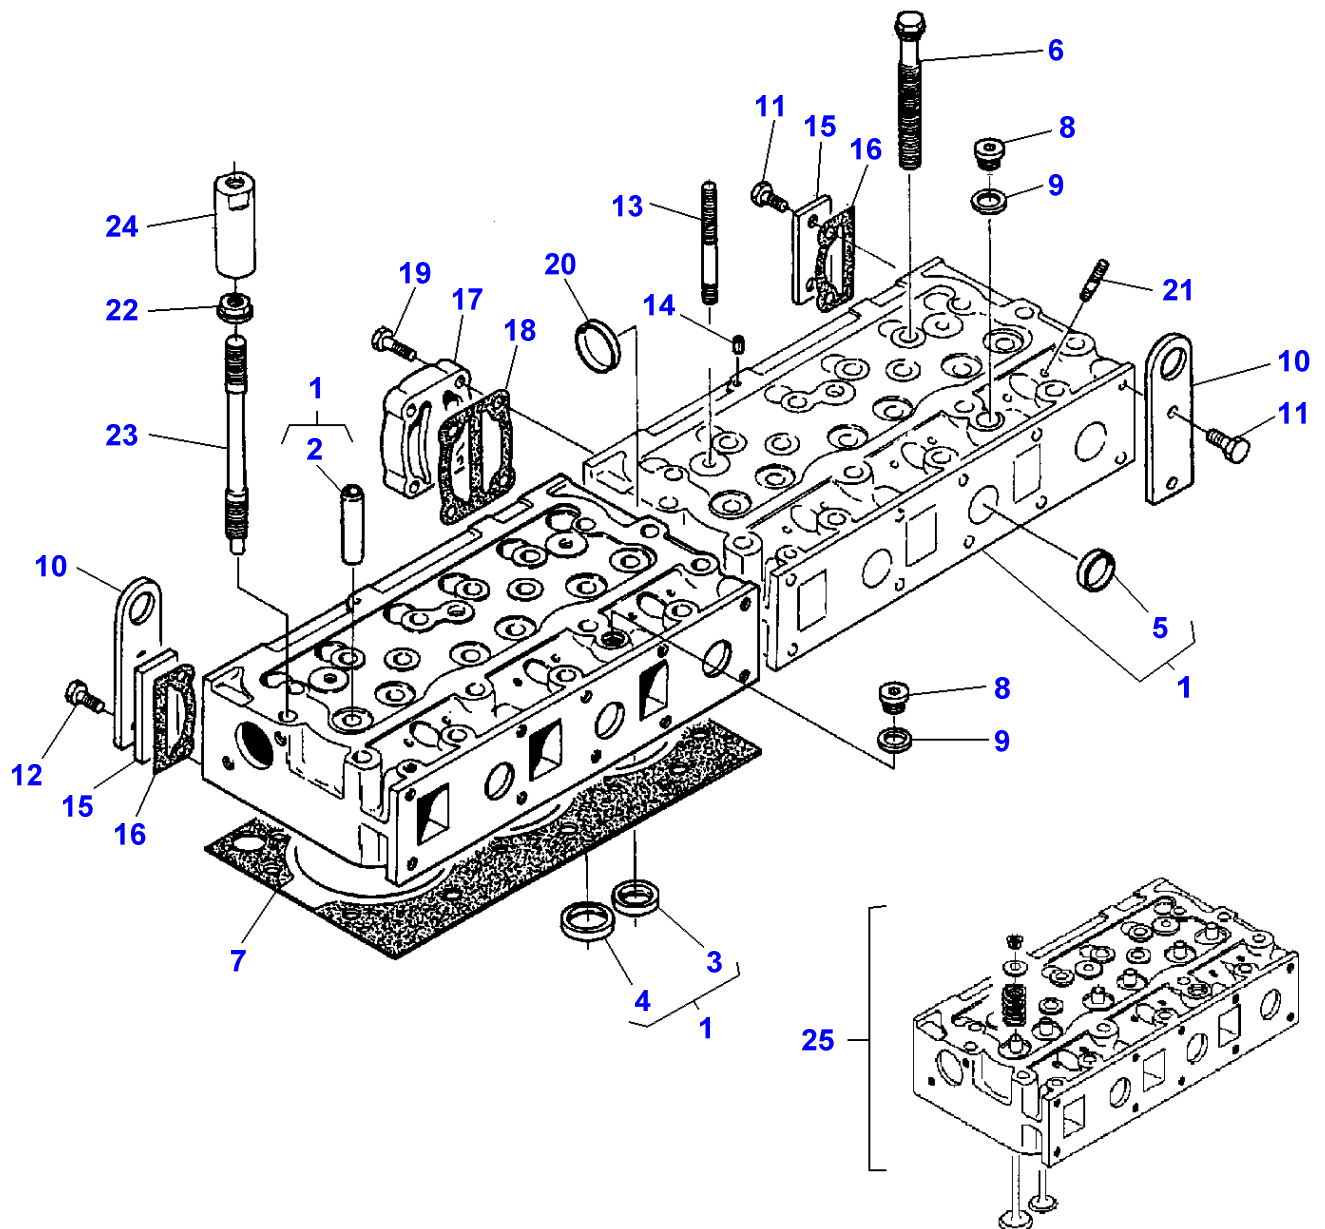

D-HB07-001-A

Item	Part Number	Qty	Description	Comments
				M.F 7276
1	V836640897	2	Cylinder Head	
2	V836647601	6	Guide	(1)
3	V836647600	3	Kit, Valve	(1)
4	V836647936	3	Kit, Valve	(1)
5	V836647942	5	Plug	(1)
6	V836859104	32	Screw	
7	V836664155	2	Head Gasket	
8	V640325018	1	Plug	
9	V615881822	1	Seal	
10	V836859722	2	Plate	Replace and repair. Old not interchangeable with new V836855349
11	V528801800	4	Screw	M10X25
12	V528801820	2	Screw	M10X35
13	V546801900	4	Stud	M10X75
14	V595959140	2	Pin	
15	V836855350	2	Plate	
16	V836855417	2	Gasket	
17	V836855348	1	Spacer	
18	V836855418	1	Gasket	
19	V528901830	4	Screw	
20	V640016045	1	Plug	
21	V546901435	21	Stud	M8X40
22	V836859110	2	Nut	
23	V836859109	2	Stud	
24	V836647835	2	Nut Special	
25	V836640897	2	Cylinder Head