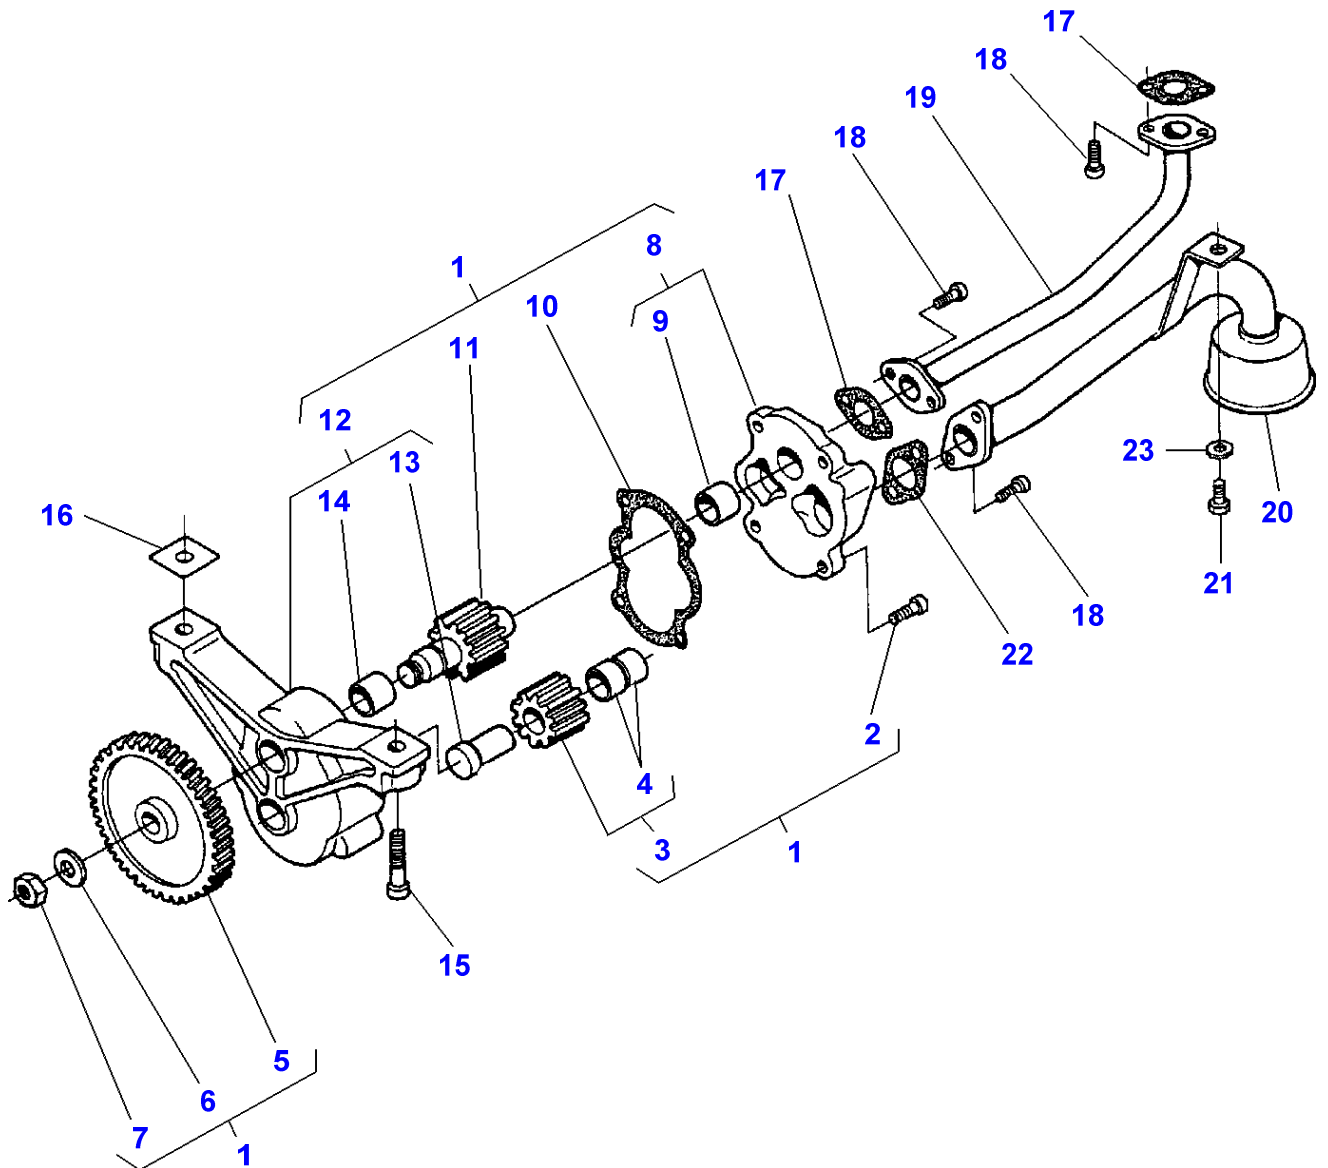

D-HB11-001-A

LUBRICATING OIL PUMP - M.F 7276

Item	Part Number	Qty	Description	Comments
				M.F 7276
1	V836855300	1	Oil Pump	
2	V528801380	4	Screw	(1) M8X20
3	V836338180	1	Gear	(1)
4	V836322909	2	Bush	(3)
5	V836338667	1	Gear	(1)
6	V836122910	1	Washer	(1)
7	V504861000	1	Nut	(1)
8	V836855297	1	Cover	(1)
9	V836322909	1	Bush	(8)
10	V836338188	1	Gasket	(1)
11	V836338182	1	Gear	(1)
12	V836338186	1	Housing	(1)
13	V836322906	1	Shaft	(12)
14	V836322909	1	Bush	(12)
15	V581805050	2	Screw	M10X40
16	V836007871	X	Shim	
17	V836008449	2	Gasket	
18	V581804600	6	Screw	M8X20
19	V836855673	1	Pipe	
20	V836855674	1	Strainer	
21	V528801360	1	Screw	M8X16
22	V836338201	1	Gasket	
23	V500150840	1	Washer