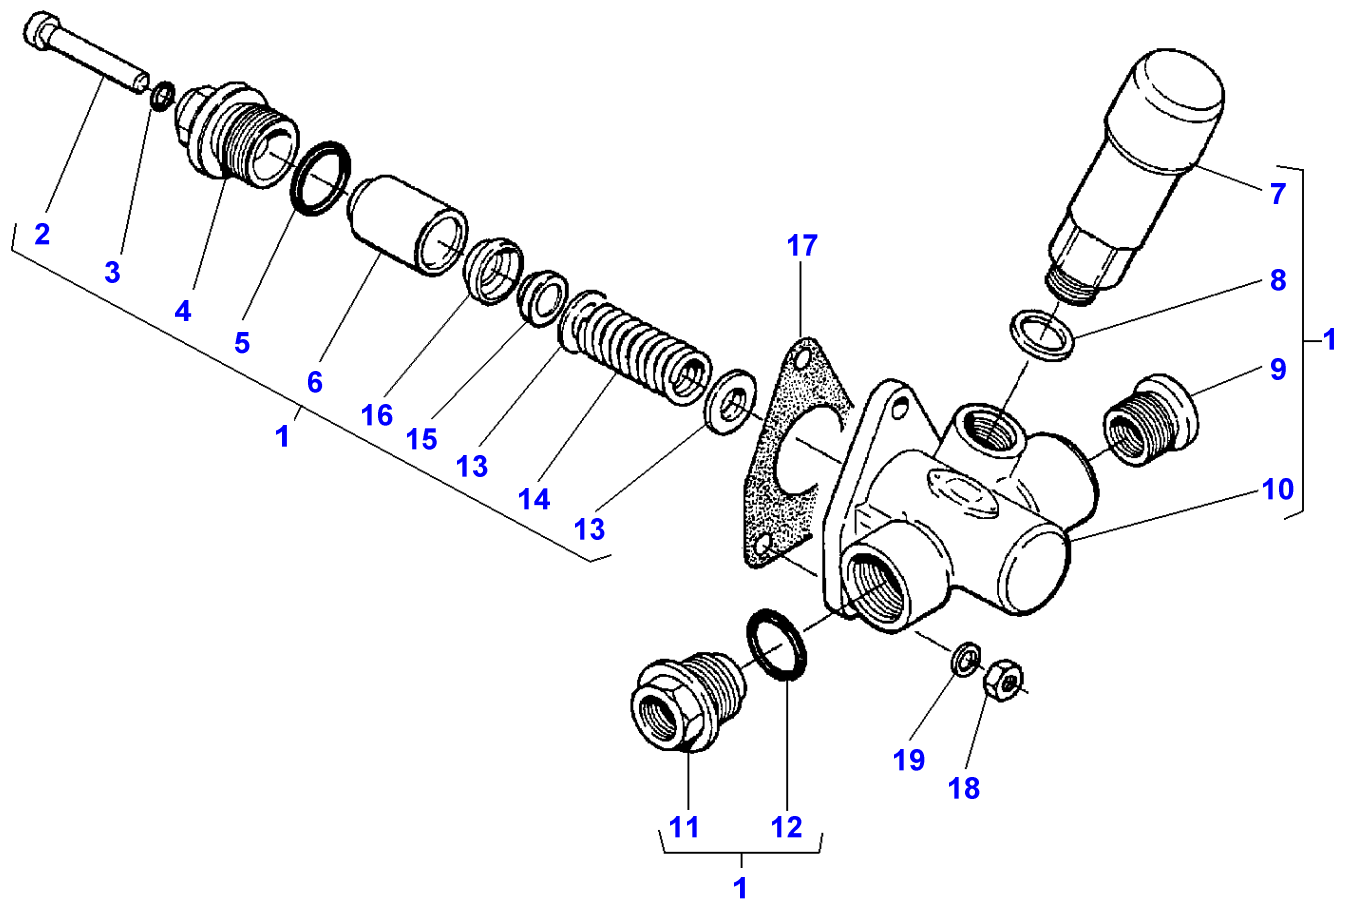

D-LA15-005-A

FEED PUMP - M.F 7276

Item	Part Number	Qty	Description	Comments
				M.F 7276
1	V836362023	1	Pump	
2	V836362024	1	Lever	(1)
3	V836362025	1	O Ring	(1)
4	V836340069	1	Body	(1)
5	V836362027	1	O Ring	(1)
6	V835339877	1	Plunger	(1)
7	V835339884	1	Pump	(1)
8	V615881620	1	Seal	(1)
9	V836340067	1	Union	(1)
10		1	Housing	(1)
				Not serviced, order REF. 1
11	V835340971	1	Union	(1)
12	V835340972	1	O Ring	(1)
13	V835339879	2	Washer	(1)
14	V836362026	1	Spring	(1)
15	V835339880	1	Pressure Valve	(1)
16	V835339882	1	Gasket	(1)
17	V836329194	1	Gasket	
18	V504600602	3	Nut	
19	V500450602	3	Washer