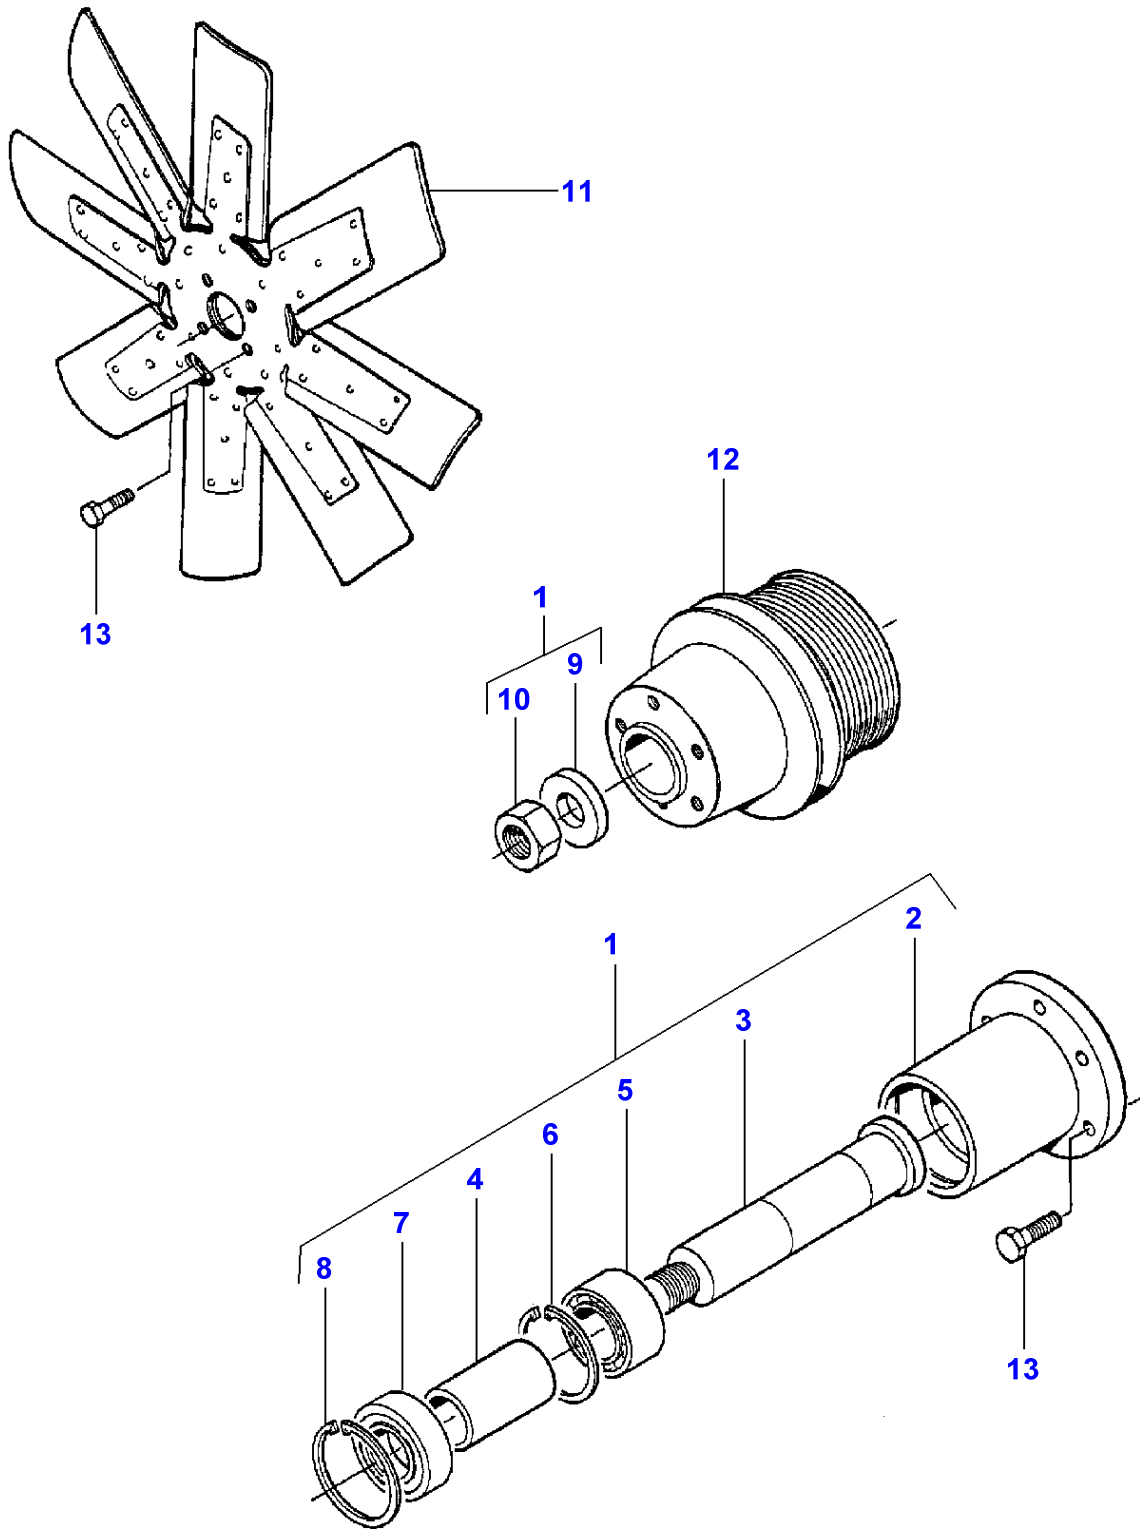

D-HB42-001-A

Item	Part Number	Qty	Description	Comments
				M.F 7276
1	V836855762	1	Kit, Shaft	
2	V836855758	1	Hub	(1)
3	V836855755	1	Shaft	(1)
4	V836855757	1	Sleeve	(1)
5	V610032060	1	Bearing Assy	(1)
6	V617350062	1	Circlip	(1)
7	V610063064	1	Bearing Assy	(1)
8	V617330072	1	Circlip	(1)
9	V836855756	1	Washer	(1)
10	V504602002	1	Nut	(1)
11	V836855677	1	Fan	
12	V836859288	1	Pulley	
13	V528801810	12	Screw