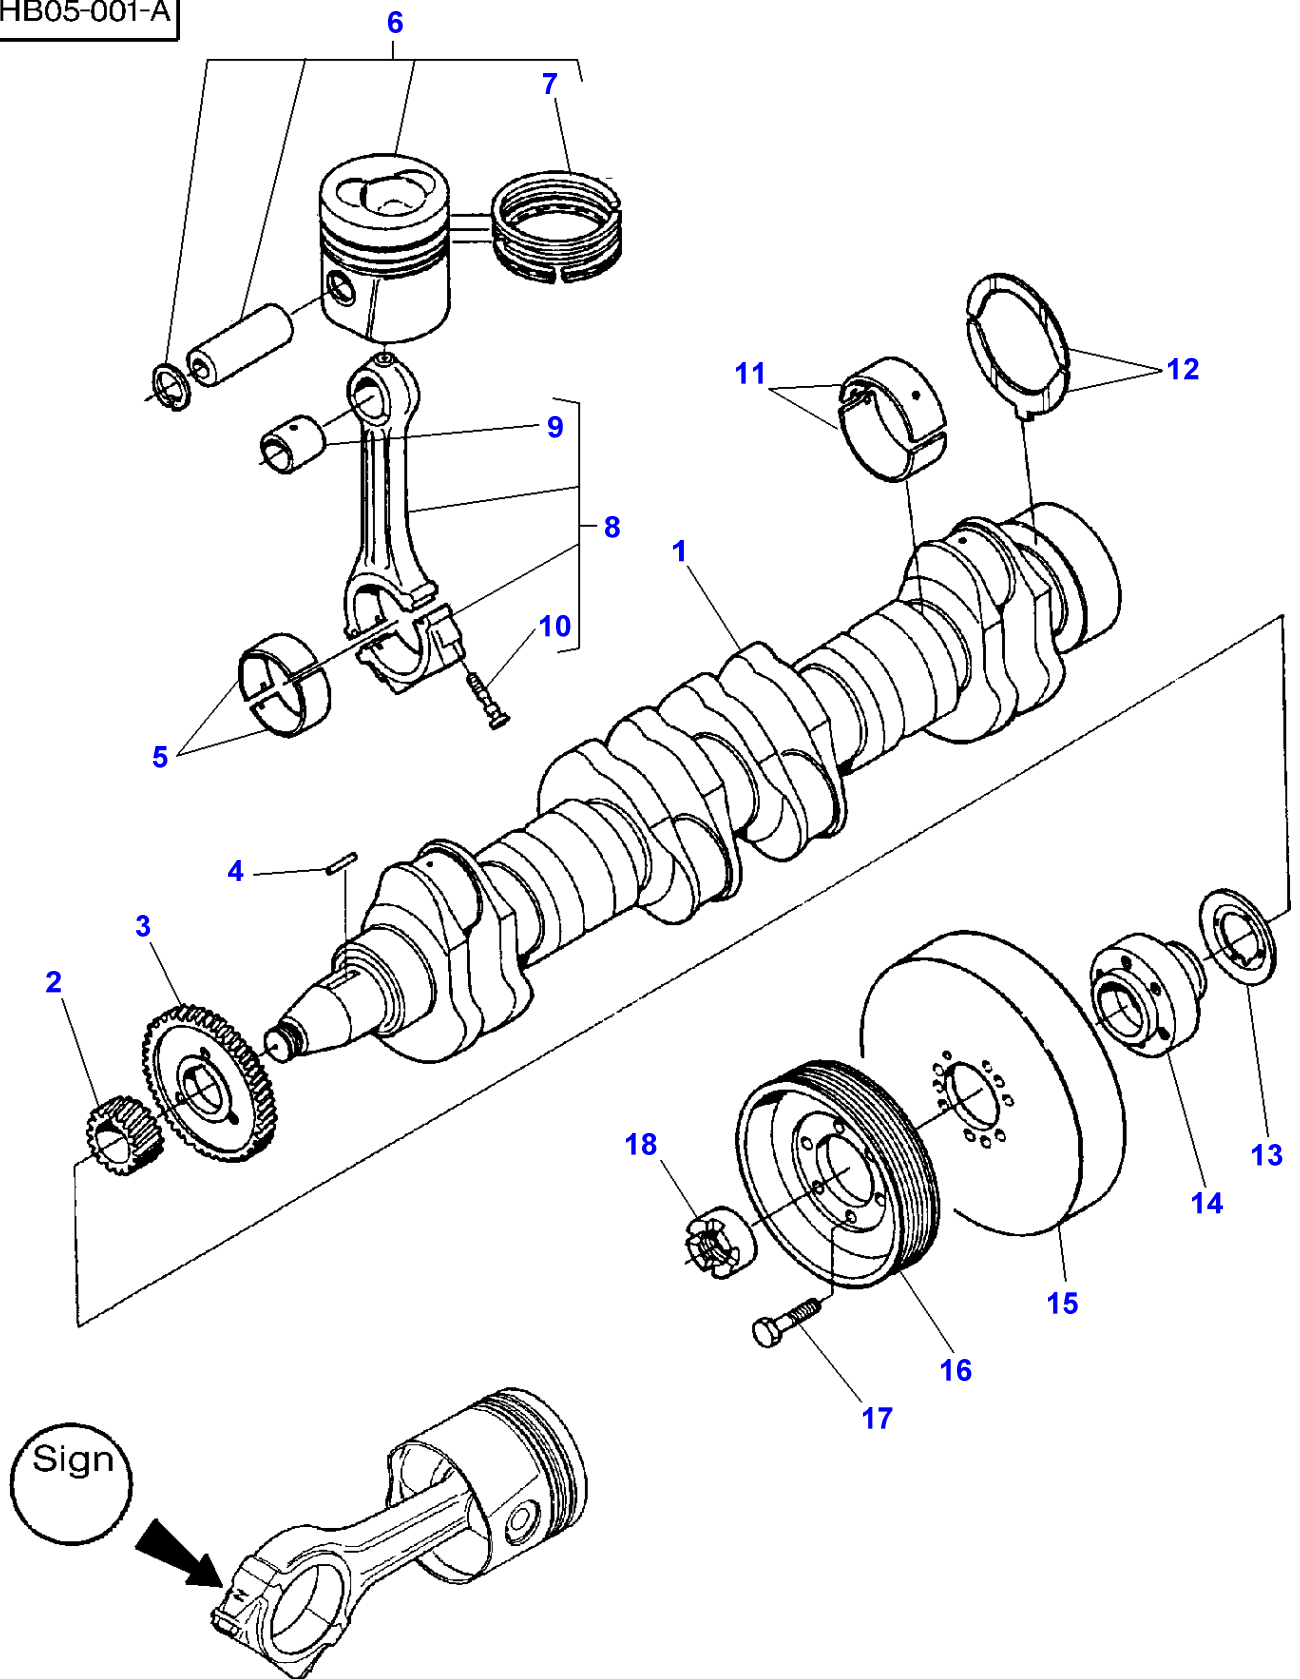

D-HB05-001-A

Item	Part Number	Qty	Description	Comments
				M.F 7276
1	V836855910	1	Crankshaft	
2	V836855559	1	Gear	
3	V836855558	1	Gear	
4	V836855525	1	Key	
5	V836336302	6	Bearing	STANDARD
	V836338650	X	Bearing	Diameter 72,731MM 72,750MM
5	V836338651	X	Bearing	Diameter 72,481MM 72,500MM
5	V836338652	X	Bearing	Diameter 71,981MM 72,000MM
5	V836338653	X	Bearing	Diameter 71,481MM 71,500MM
6	V836840886	6	Piston	
7	V836840887	1	Kit, Piston Ring	(6)
8	V836355175	X	Conrod	2931-2950g C
	V836355176	X	Conrod	2951-2970g D
	V836352751	X	Conrod	2971-2990g E
	V836352752	X	Conrod	2991-3010g F
	V836352753	X	Conrod	3011-3030g G
	V836352754	X	Conrod	3031-3050g H
	V836352755	X	Conrod	3051-3070g I
	V836352756	X	Conrod	3071-3090g J
	V836352757	X	Conrod	3091-3110g K
	V836352758	X	Conrod	3111-3130g L
	V836352759	X	Conrod	3131-3150g M
	V836352760	X	Conrod	3151-3170g N
	V836352761	X	Conrod	3171-3190g O
	V836352762	X	Conrod	3191-3210g P
	V836352763	X	Conrod	3211-3230g R
	V836352764	X	Conrod	3231-3250g S
	V836352765	X	Conrod	3251-3270g T
	V836352766	X	Conrod	3271-3290g U
	V836352767	X	Conrod	3291-3310g V
	V836352768	X	Conrod	3311-3330g X
	V836352769	X	Conrod	3331-3350g Y
	V836352770	X	Conrod	3351-3370g Z
9	V836336297	6	Bush	(8)
10	V836336296	12	Screw	(8)
11	V836840944	7	Bearing	STANDARD
	V836840978	X	Bearing	Diameter 89,735MM 89,770MM
11	V836840979	X	Bearing	Diameter 89,485MM 89,520MM
11	V836840980	X	Bearing	Diameter 88,985MM 89,020MM
11	V836840981	X	Bearing	Diameter 88,485MM 88,520MM
12	V836840945	2	Thrust Washer	STANDARD
	V836840982	X	Thrust Washer	0,1MM
	V836840983	X	Thrust Washer	0,2MM
13	V836855637	1	Ring	
14	V836855641	1	Hub	
15	V836840882	1	Shock Absorber	
16	V836855690	1	Pulley	
17	V528902230	6	Screw	
18	V836322221	1	Nut	