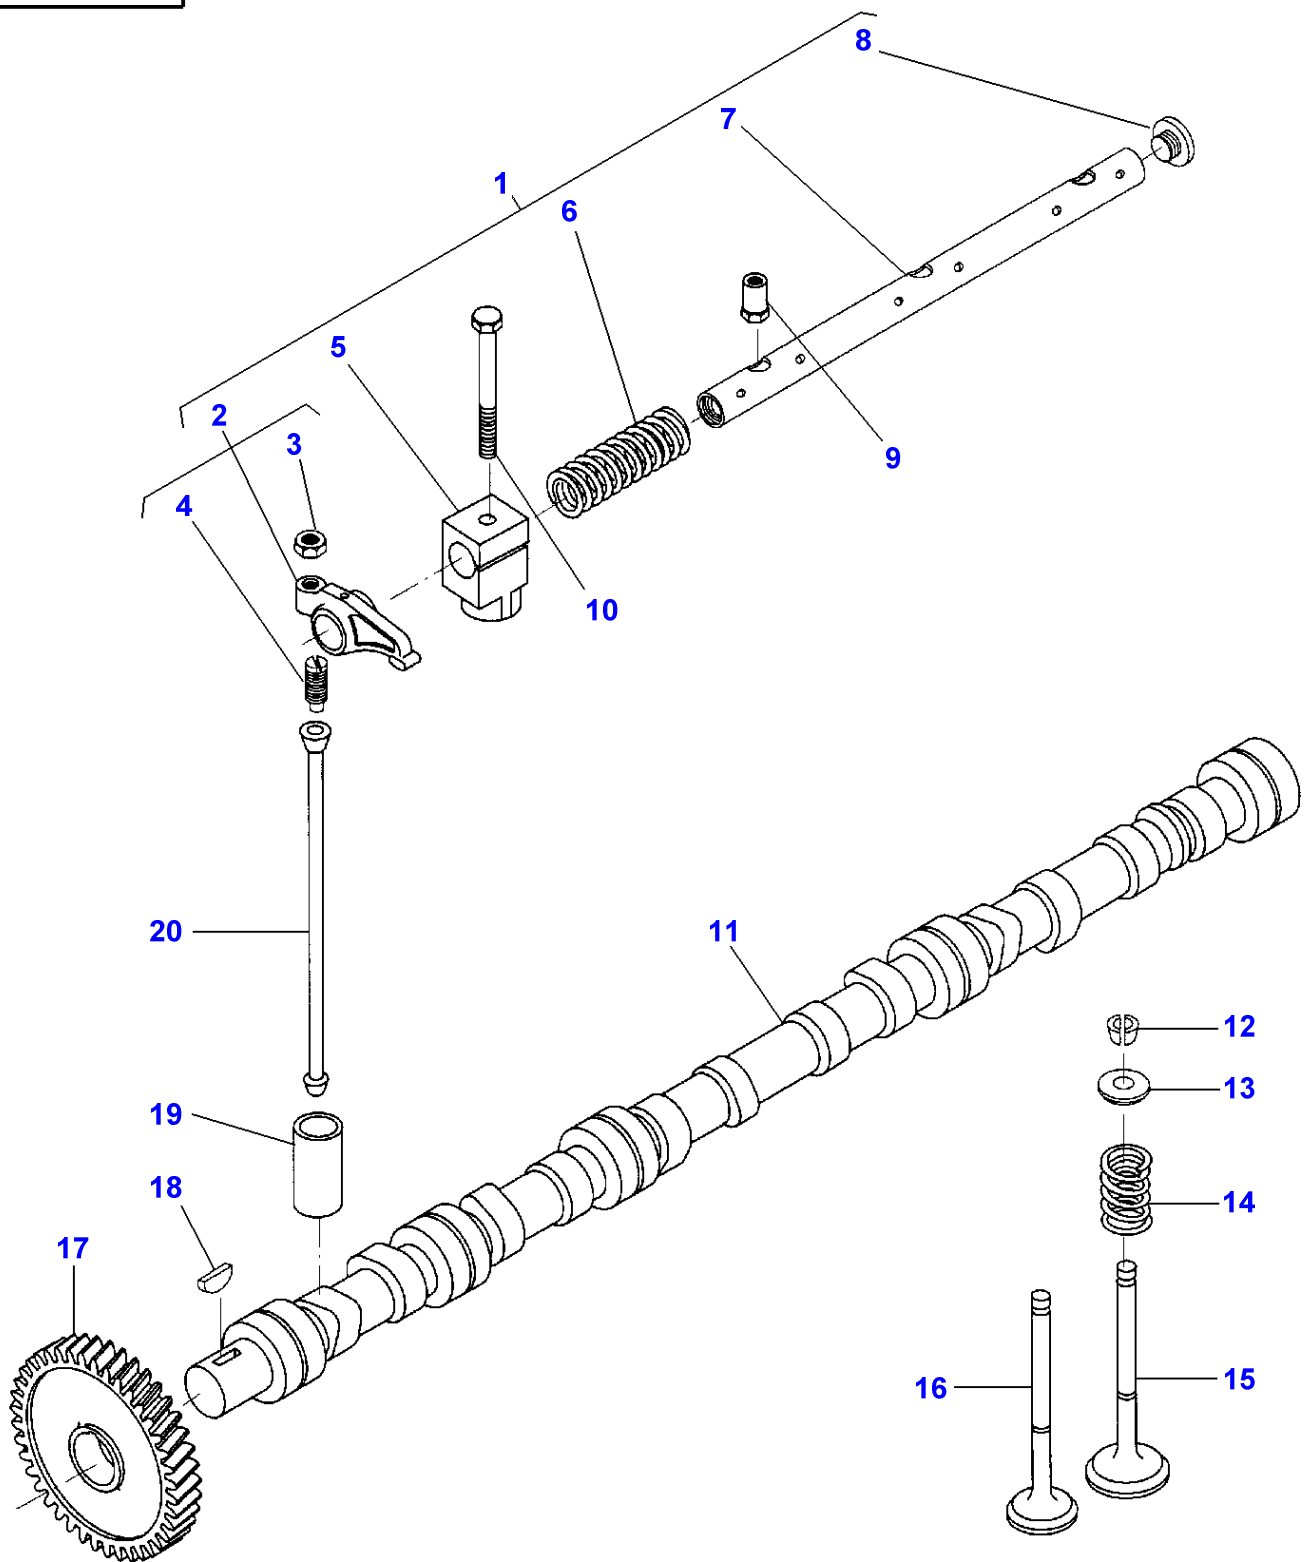

D-HB06-001-A

Item	Part Number	Qty	Description	Comments
				M.F 7276
1	V836655911	2	Rocker Shaft	
2	V836655873	6	Rocker	(1)
3	V512861000	6	Nut	(2)
4	V836655866	6	Screw	(2)
5	V836655869	3	Bracket	(1)
6	V836655884	2	Spring	(1)
7	V836655870	1	Shaft	(1)
8	V836655899	2	Plug	(1)
9	V836655406	4	Nut	
10	V529801910	2	Screw	
11	V836846376	1	Camshaft	
12	V836646382	24	Cotter	
13	V836646381	12	Cup	
14	V836646380	12	Spring	
15	V836646356	6	Valve Inlet	
16	V836646357	6	Valve Exhaust	
17	V836855568	1	Gear	
18	V603305760	1	Key	
19	V836014264	12	Tappet	
20	V836355872	12	Rod