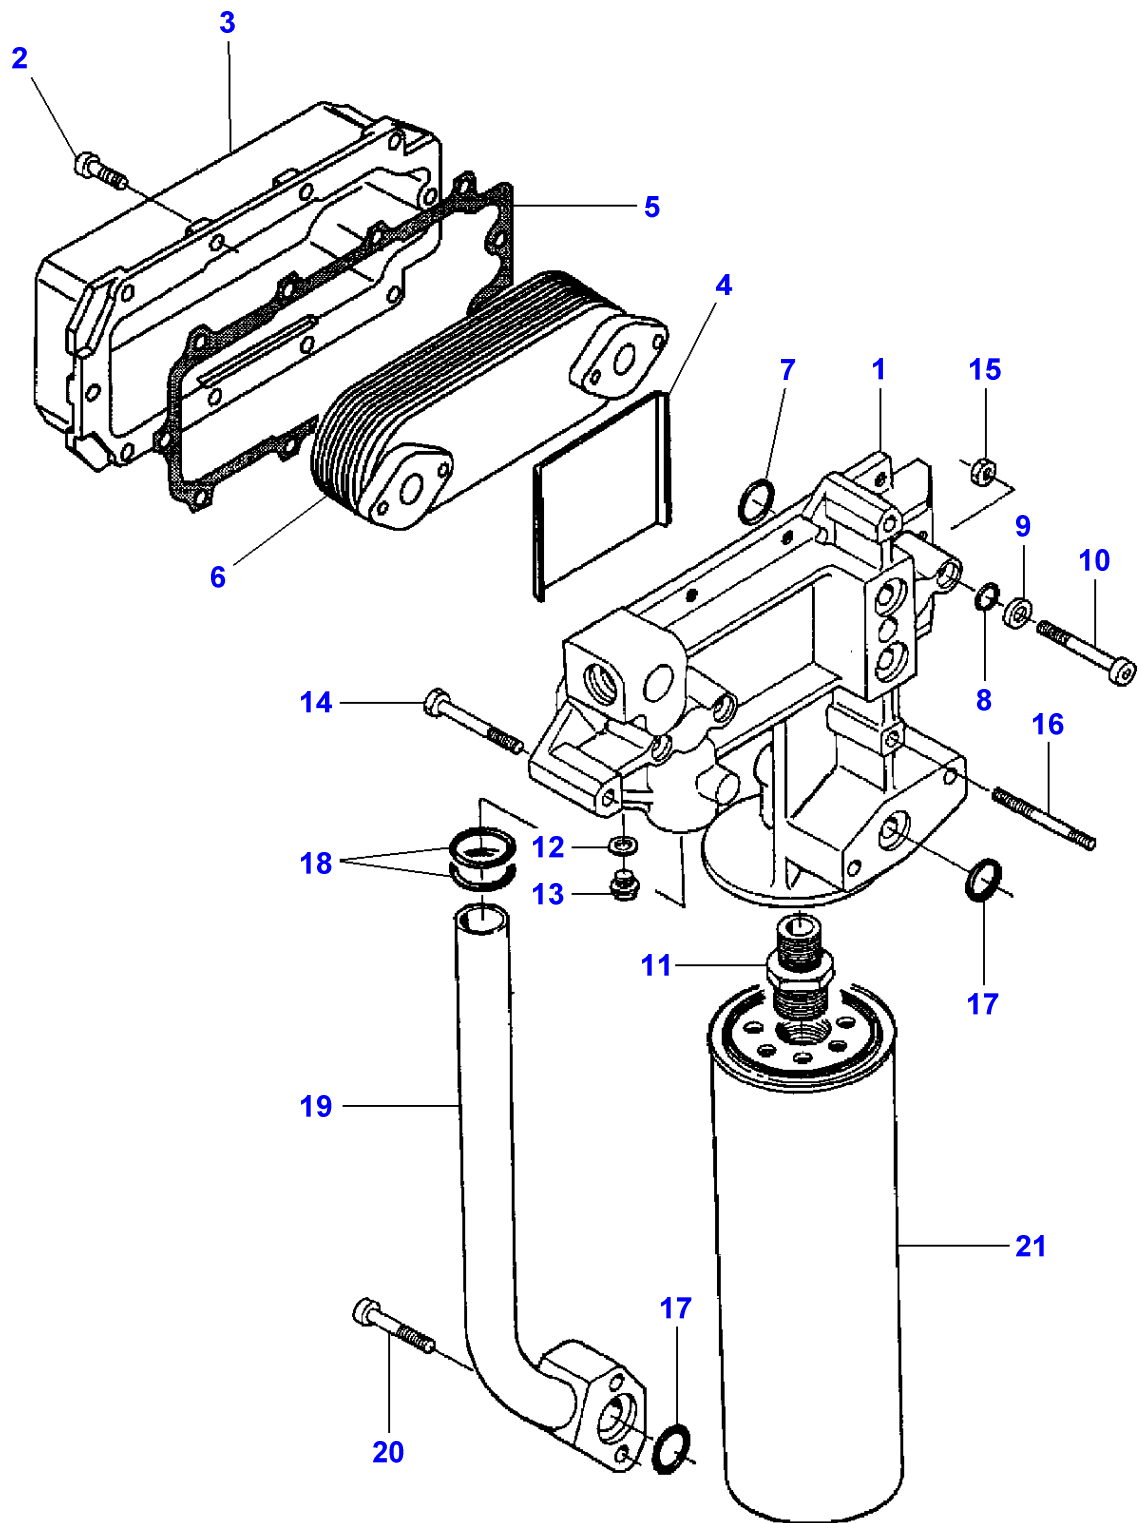

D-HB12-001-A

Item	Part Number	Qty	Description	Comments
				M.F 7276
1	V836855522	1	Oil Cooler	
2	V581804620	10	Screw	(1)
3	V836855519	1	Housing	(1)
4	V836855521	1	Plate	(1)
5	V836855520	1	Gasket	(1)
6	V836855484	1	Element	(1)
7	V614602030	2	O Ring	(1)
8	V614600724	4	O Ring	(1)
9	V836855517	4	Washer	(1)
10	V581804690	4	Screw	(1)
11	V836338512	1	Union	(1)
12	V615881216	1	Gasket	(1)
13	V640305012	1	Plug	(1)
14	V581804690	4	Screw	
15	V504800800	1	Nut	
16	V546801490	1	Stud	
17	V614602030	4	O Ring	
18	V614602430	2	O Ring	
19	V836855523	1	Pipe	
20	V581804650	2	Screw	
21	V836336459	1	Oil Filter