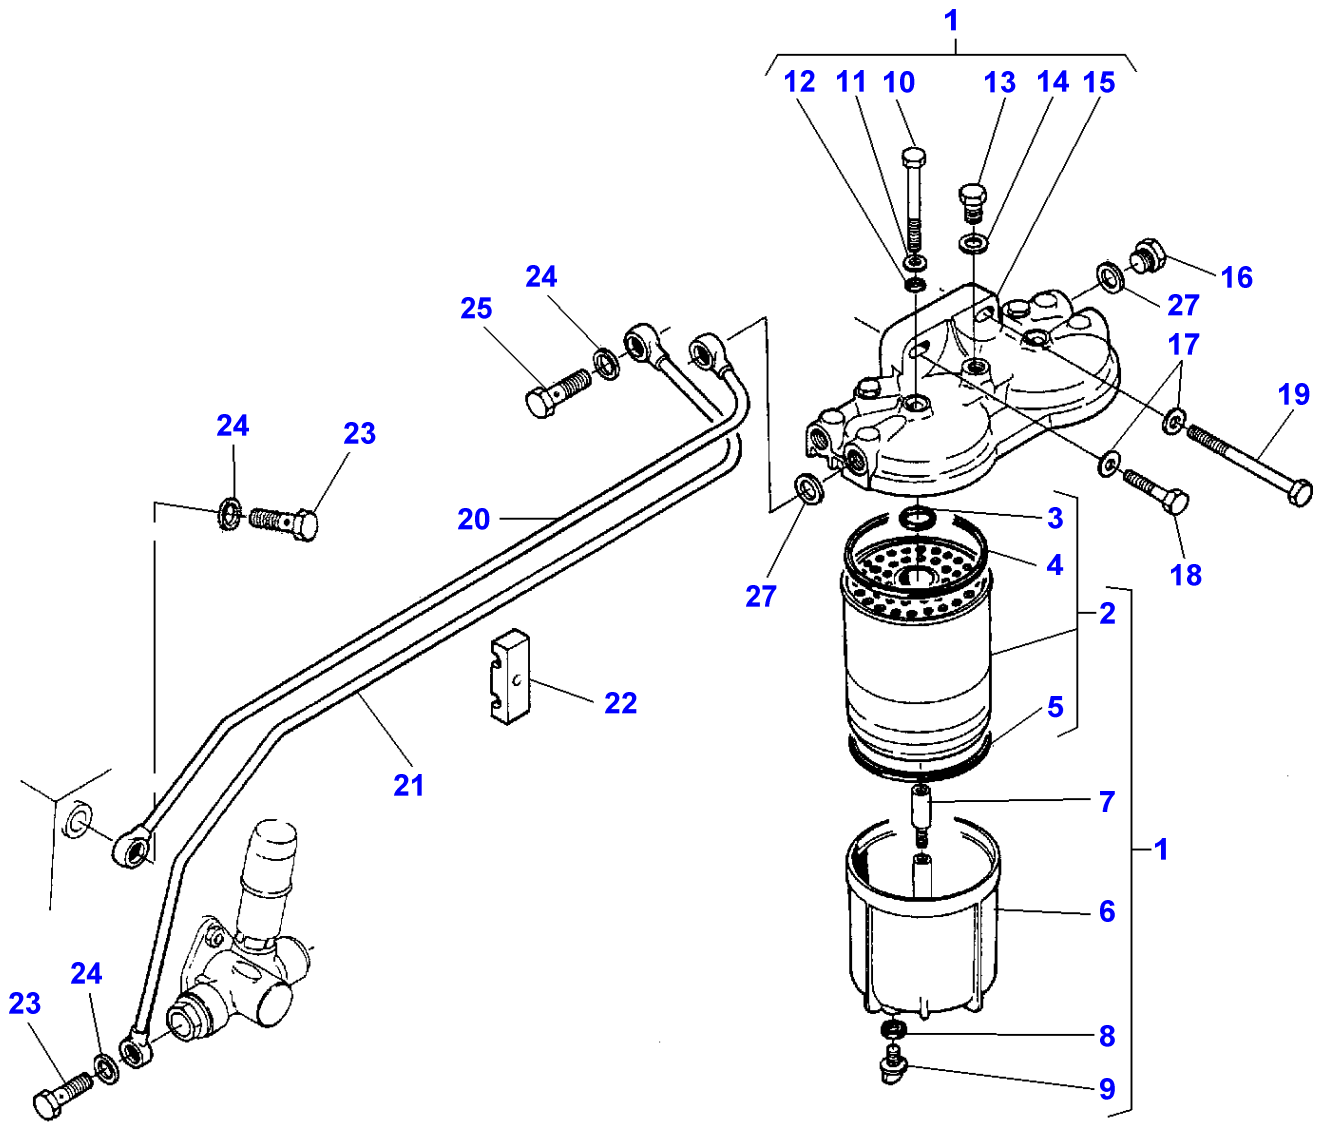

D-HB18-002-A

FUEL FILTER - M.F 7276

Item	Part Number	Qty	Description	Comments
				M.F 7276
1	V836339370	1	Fuel Filter	
2	1896287M91	2	Fuel Element	(1) CAV Alternative 3405419M1
2	3405419M1	2	Fuel Element	Alternative 1896287M91
3	V836015142	1	O Ring	(2)
4	V835330014	1	Gasket	(2)
5	V835330015	1	Gasket	(2)
6	V836340045	2	Bowl	(1)
7	V836339372	2	Stud	(1)
8	V836015147	2	Gasket	(1)
9	V836015148	2	Plug	(1)
10	V836015149	2	Screw	(1)
11	V836015918	2	Washer	(1)
12	V836015919	2	O Ring	(1)
13	V836015958	1	Screw	(1)
14	V615571014	1	Seal	(1)
15	V836015959	1	Cover	(1)
16	V836117323	2	Plug	
17	V836120989	2	Washer	
18	V528801420	1	Screw	
19	V529801550	1	Screw	
20	V836855989	1	Exhaust Pipe	
21	V836855988	1	Tube	
22	V836655527	2	Clamp	
23	V640435010	2	Screw	
24	V615881418	6	Seal	
25	V836429560	2	Screw