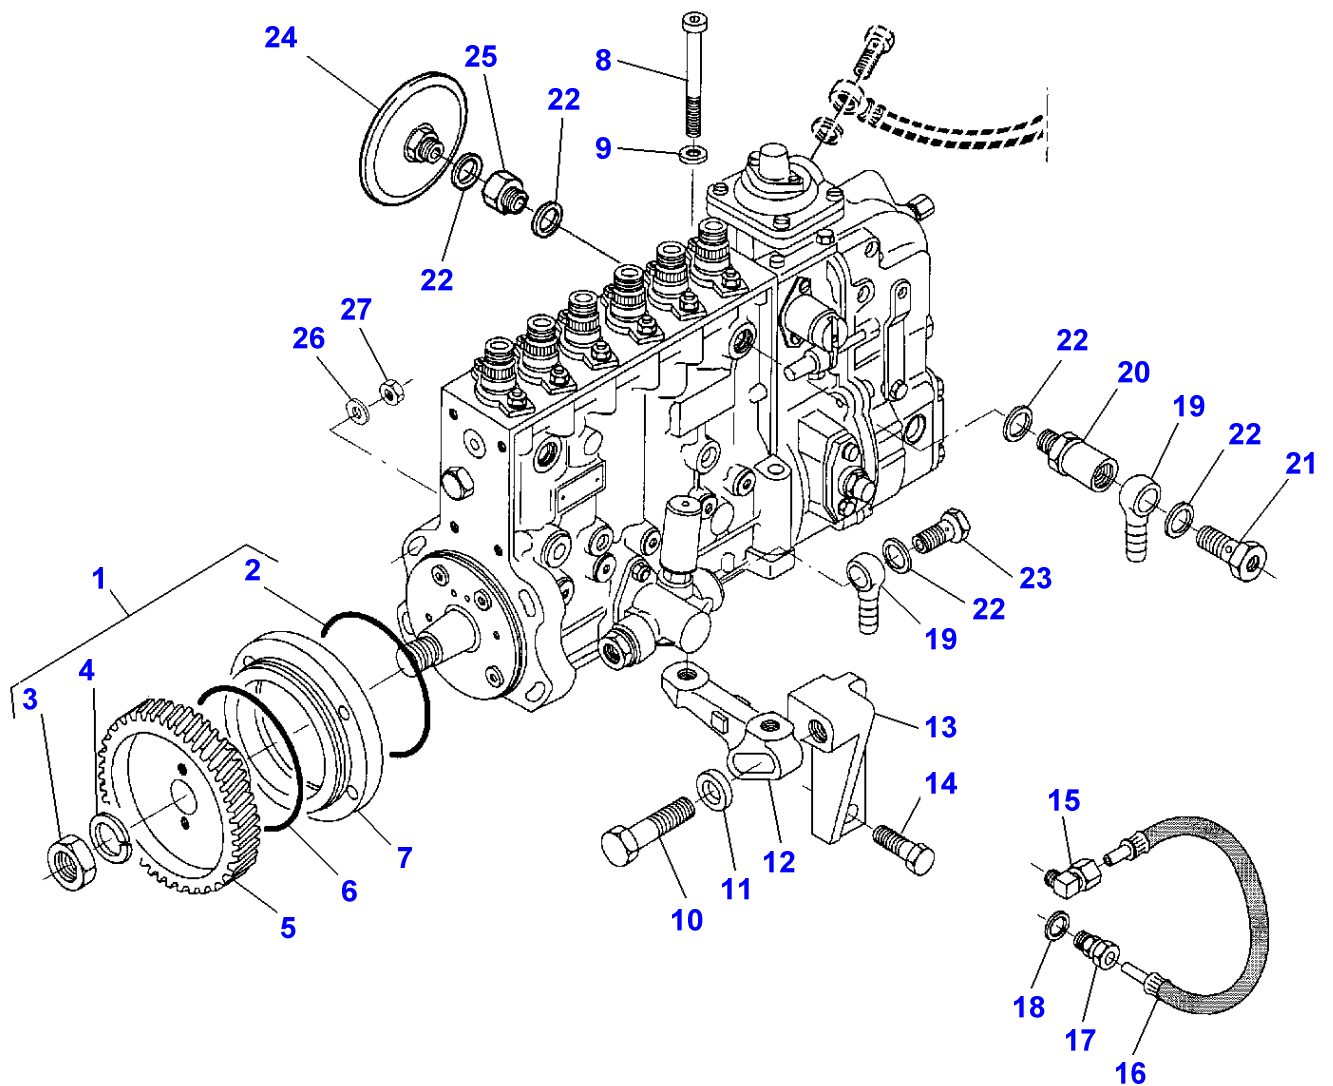

D-HB14-001-A

Item	Part Number	Qty	Description	Comments
				M.F 7276
1	V836854748	1	Injection Pump	
2	V614609930	1	O Ring	(1)
3	V505612000	1	Nut	(1)
4	V500452002	1	Washer	(1)
5	V836855986	1	Gear	
6	V614609930	1	O Ring	
7	V836855996	1	Ring	
8	V581805150	2	Screw	M10X90
9	V500151050	2	Washer	
10	V529803072	1	Screw	M16X60
11	V836655994	1	Washer	
12	V836855987	1	Support	
13	V836855993	1	Support	
14	V528802640	2	Screw	M14X40
15	V641166006	1	Elbow Nipple	
16	V836120491	1	Pipe	
17	V641086006	1	Connection	
18	V615871014	1	O Ring	
19	V640255210	2	Pipe	
20	V836330959	1	Valve	
21	V835336944	1	Screw	
22	V615881420	3	Gasket	
23	V640435010	1	Screw	
24	V836316814	1	Pressure Valve	
25	V836336934	1	Union	
26	V500051052	4	Washer	
27	V504801002	4	Nut